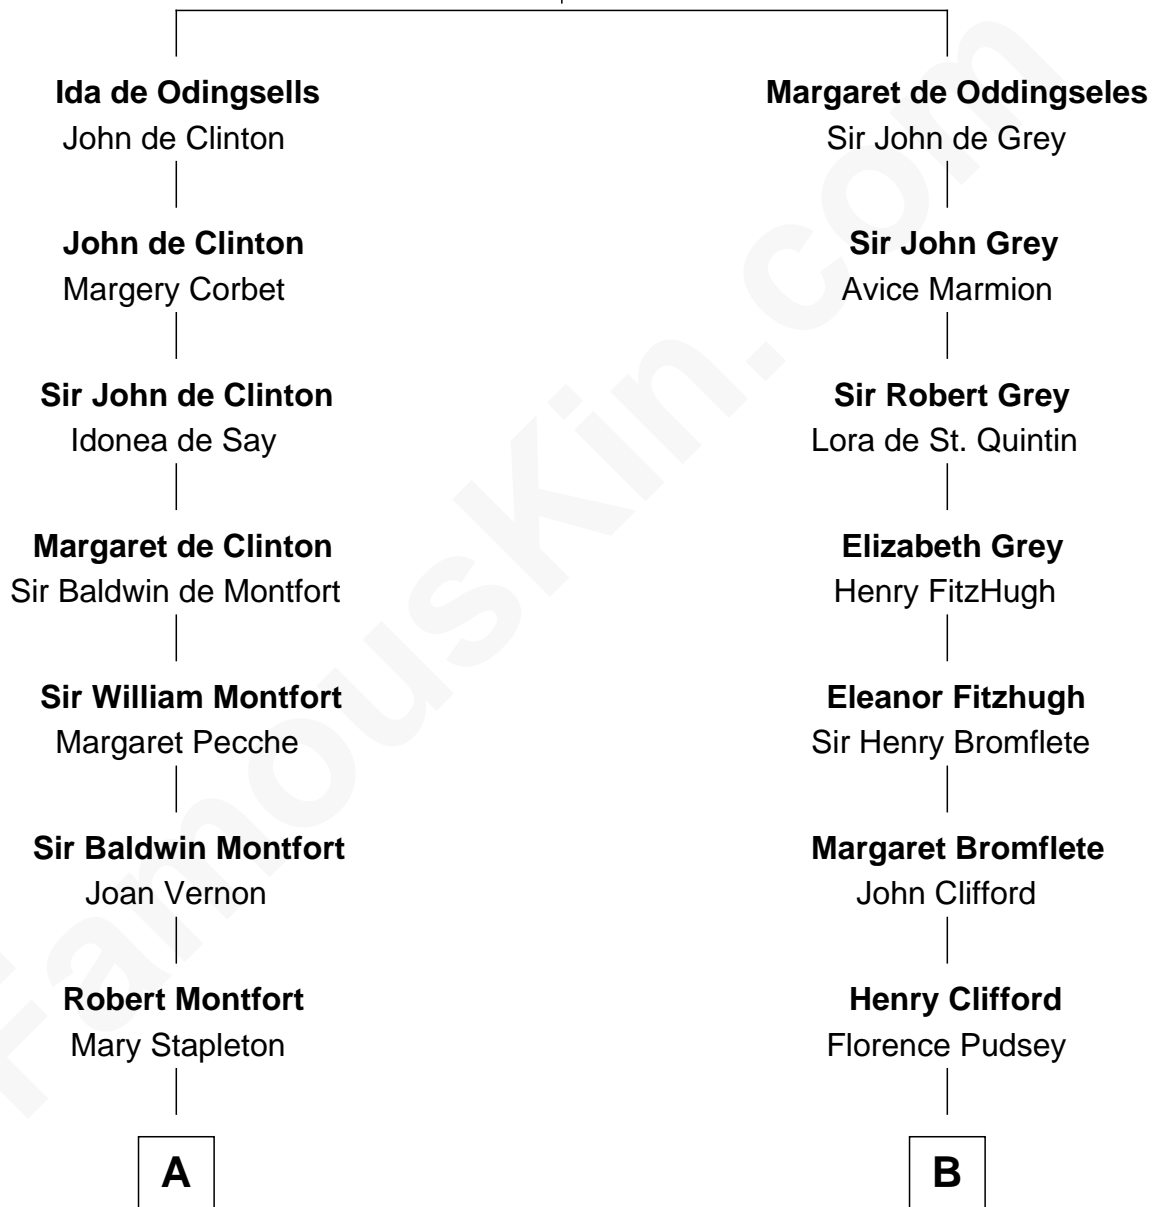

William de Odingsells

Ela FitzWalter