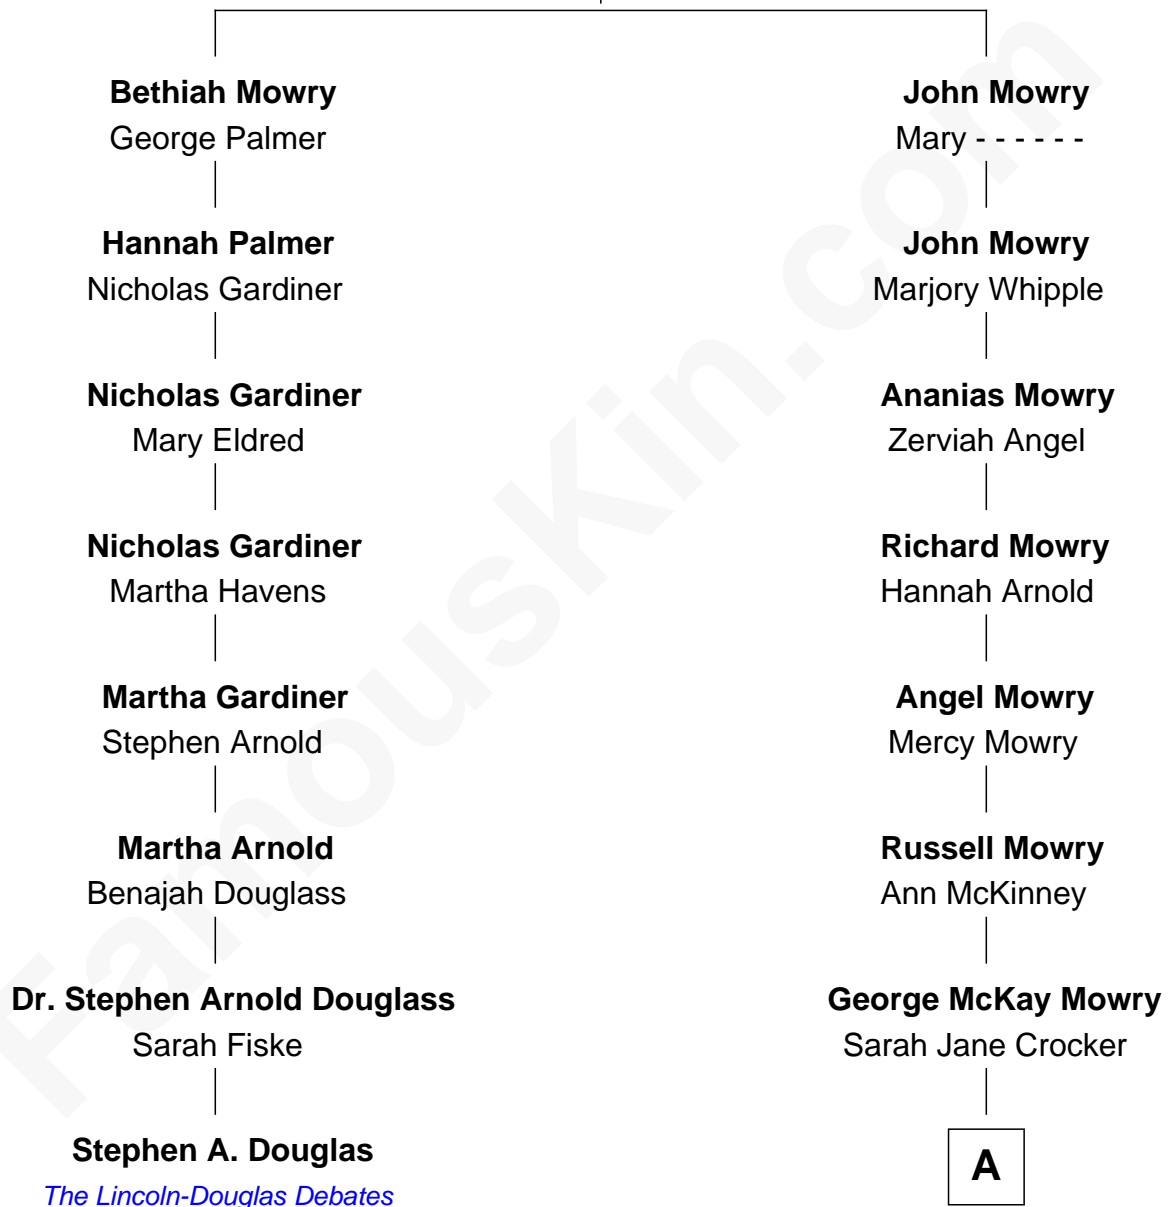

FamousKin.com

Relationship Chart of

Stephen A. Douglas

Participated in Lincoln-Douglas Debates

7th cousin 3 times removed of

Tia Mowry
TV Actress

Roger Mowry
Mary Johnson

A

George Rodney Mowry

Isabella May Ferguson

Mahlon Henry Mowry

Bernice I. O'Halloran

Timothy John Mowry

Darlene Renee Flowers

Tia Mowry

TV Actress