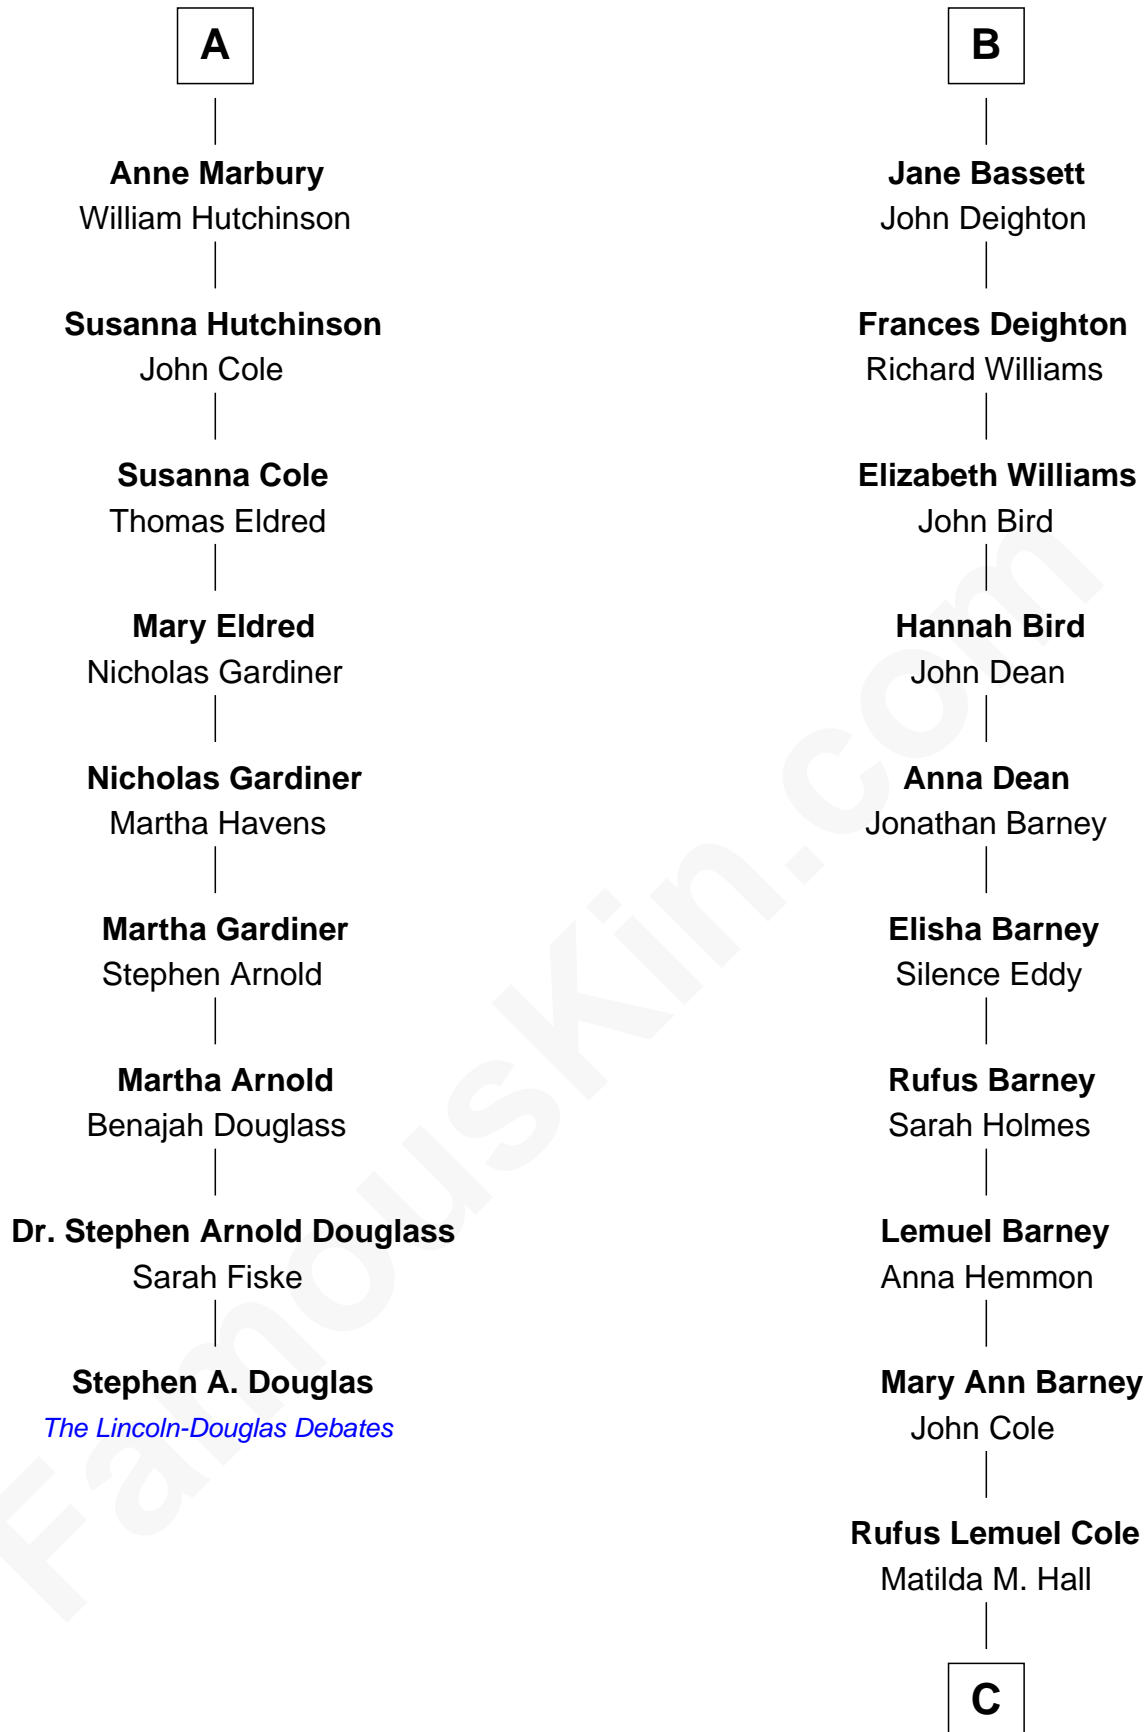

## Relationship Chart of

### Stephen A. Douglas

*Participated in Lincoln-Douglas Debates*

15th cousin 5 times removed of

### Michael Lookinland

*TV Actor*

**C**

—  
**Nellie M. Cole**

John Andrew Lookinland

—  
**Orrin Paul Lookinland**

Madeline Tait

—  
**Paul Russell Lookinland**