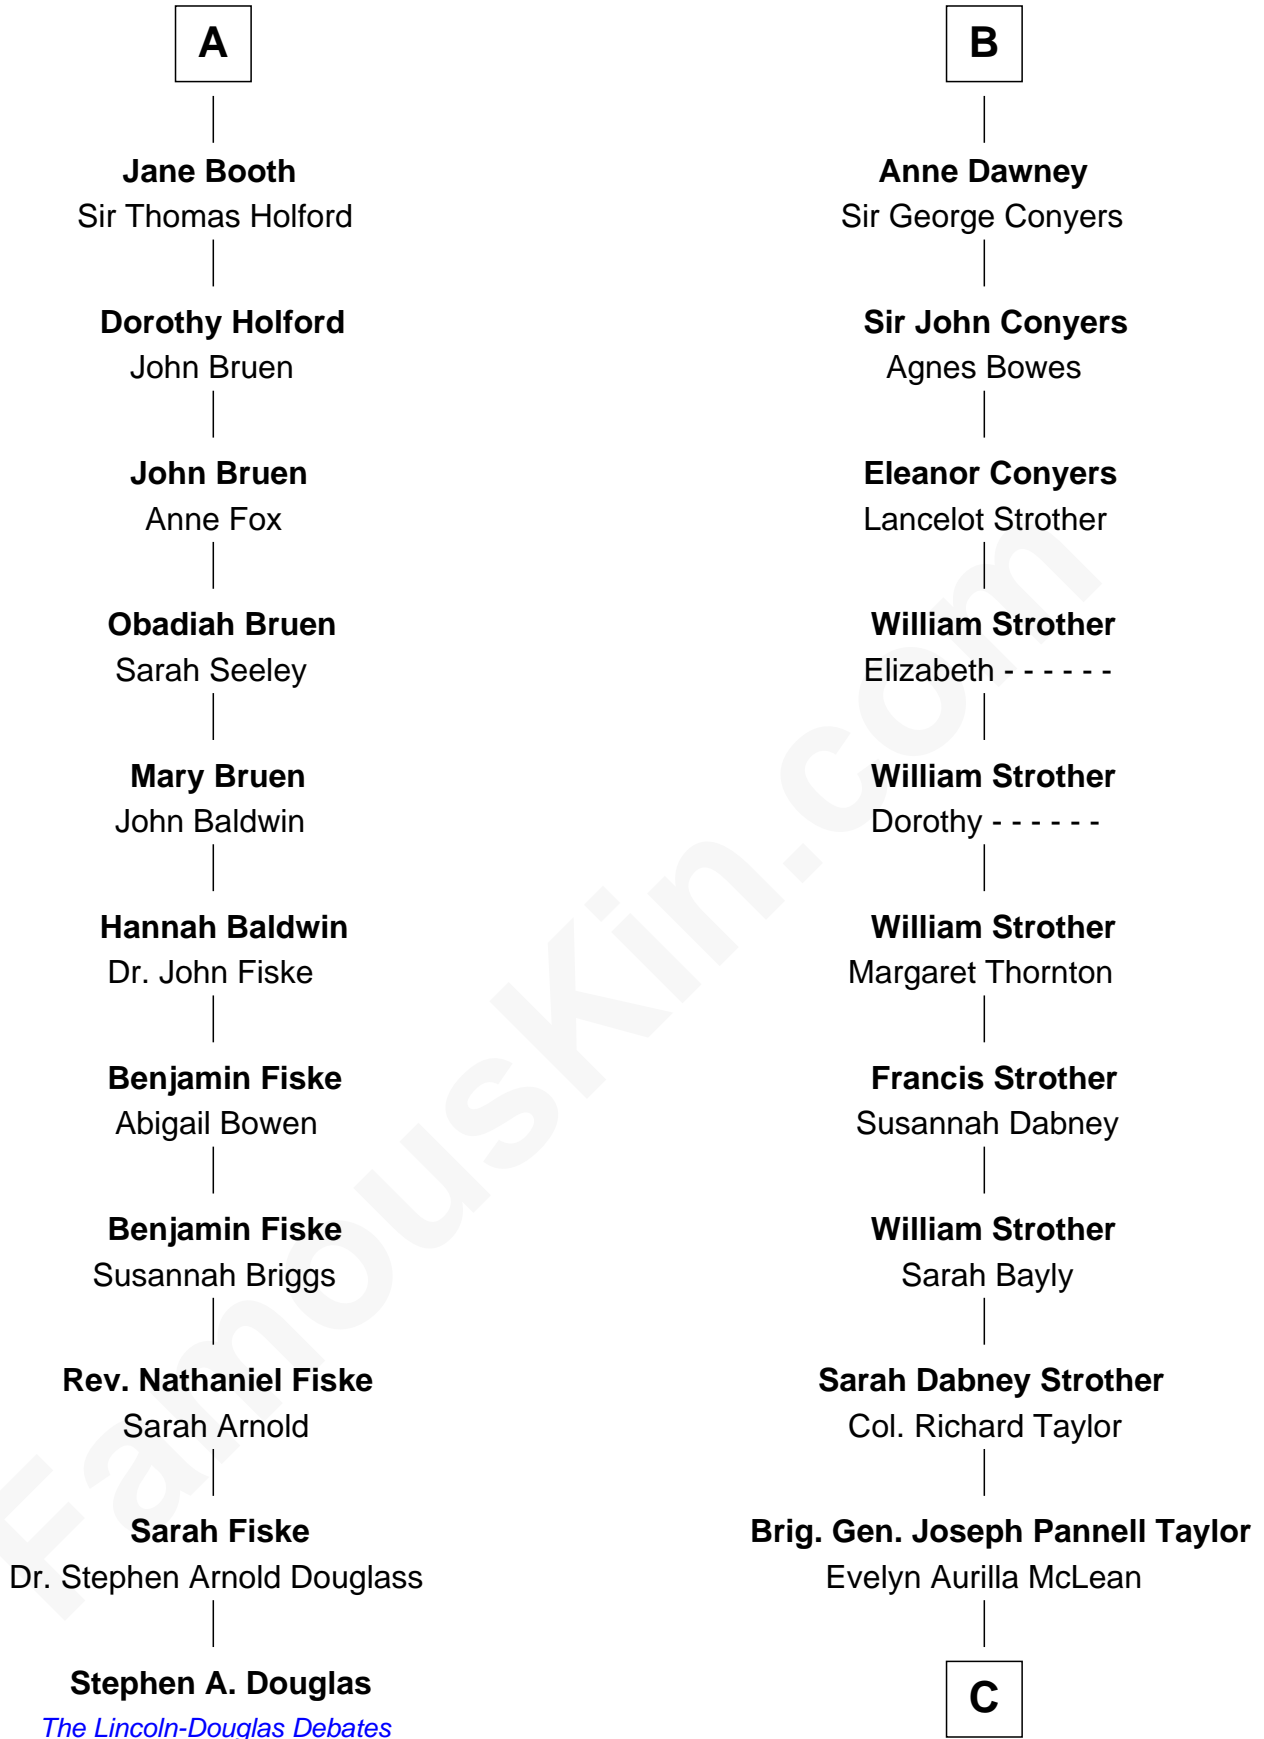

FamousKin.com

Relationship Chart of

Stephen A. Douglas

Participated in Lincoln-Douglas Debates

17th cousin 4 times removed of

Parker Stevenson

TV and Movie Actor

Katherine de Hastang

Ralph de Stafford

C

Col. Joseph Hancock Taylor

Mary Montgomery Meigs

Evelyn Taylor

Eli Kirk Price

Philip Price

Sarah Meade Harrison