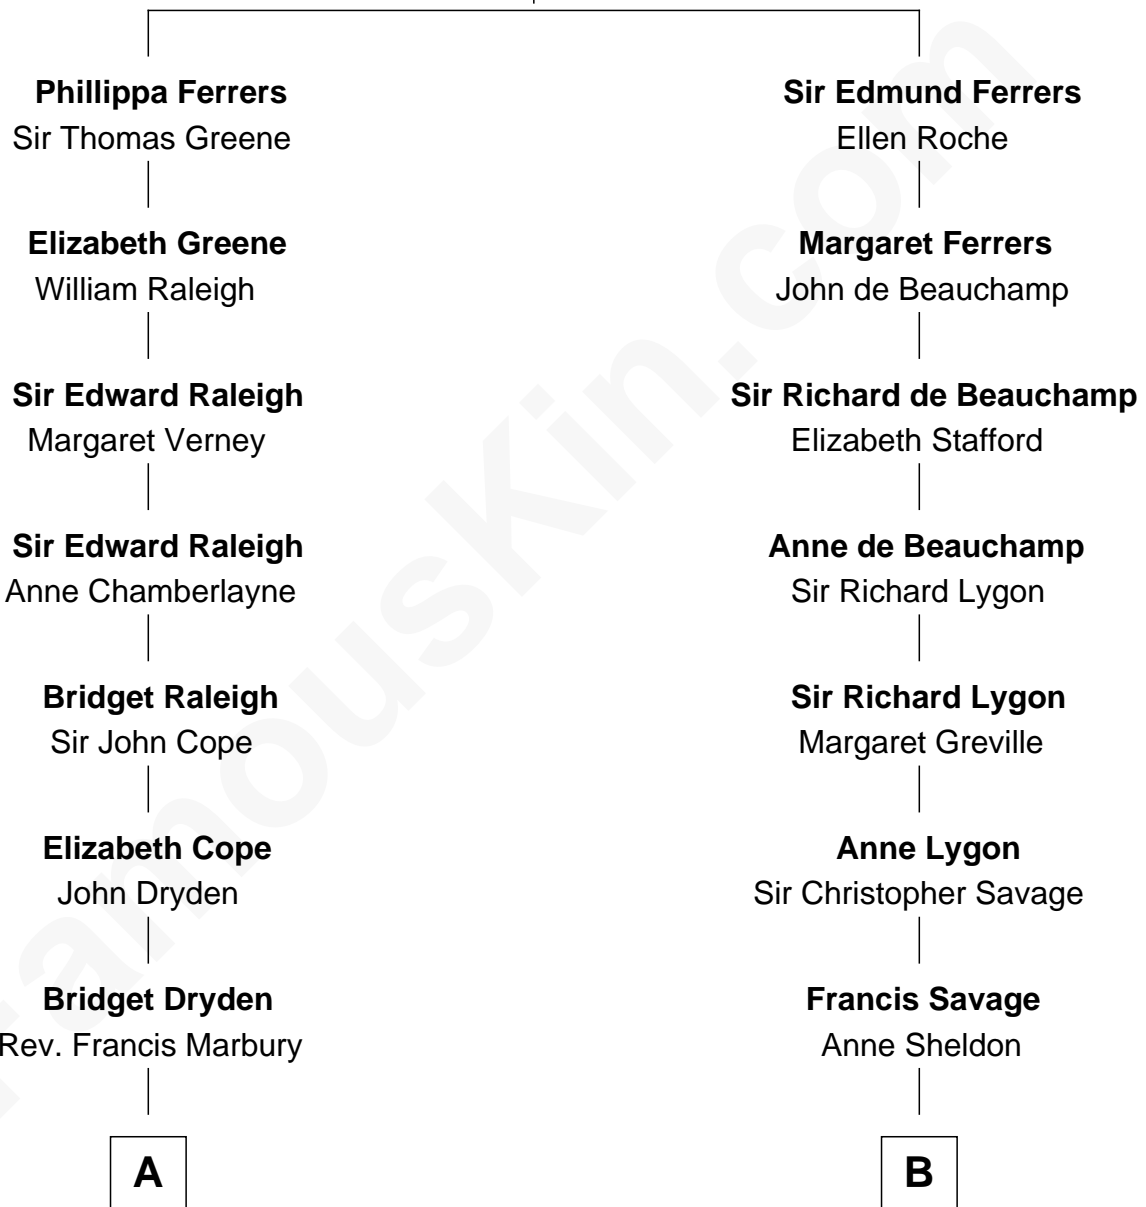

FamousKin.com

Relationship Chart of

Stephen A. Douglas

Participated in Lincoln-Douglas Debates

15th cousin 5 times removed of

Parker Stevenson

TV and Movie Actor

Robert de Ferrers
Margaret Despencer

C

Evelyn Taylor

Eli Kirk Price

Philip Price

Sarah Meade Harrison

Sarah Meade Price

Richard Stevenson Parker

Parker Stevenson