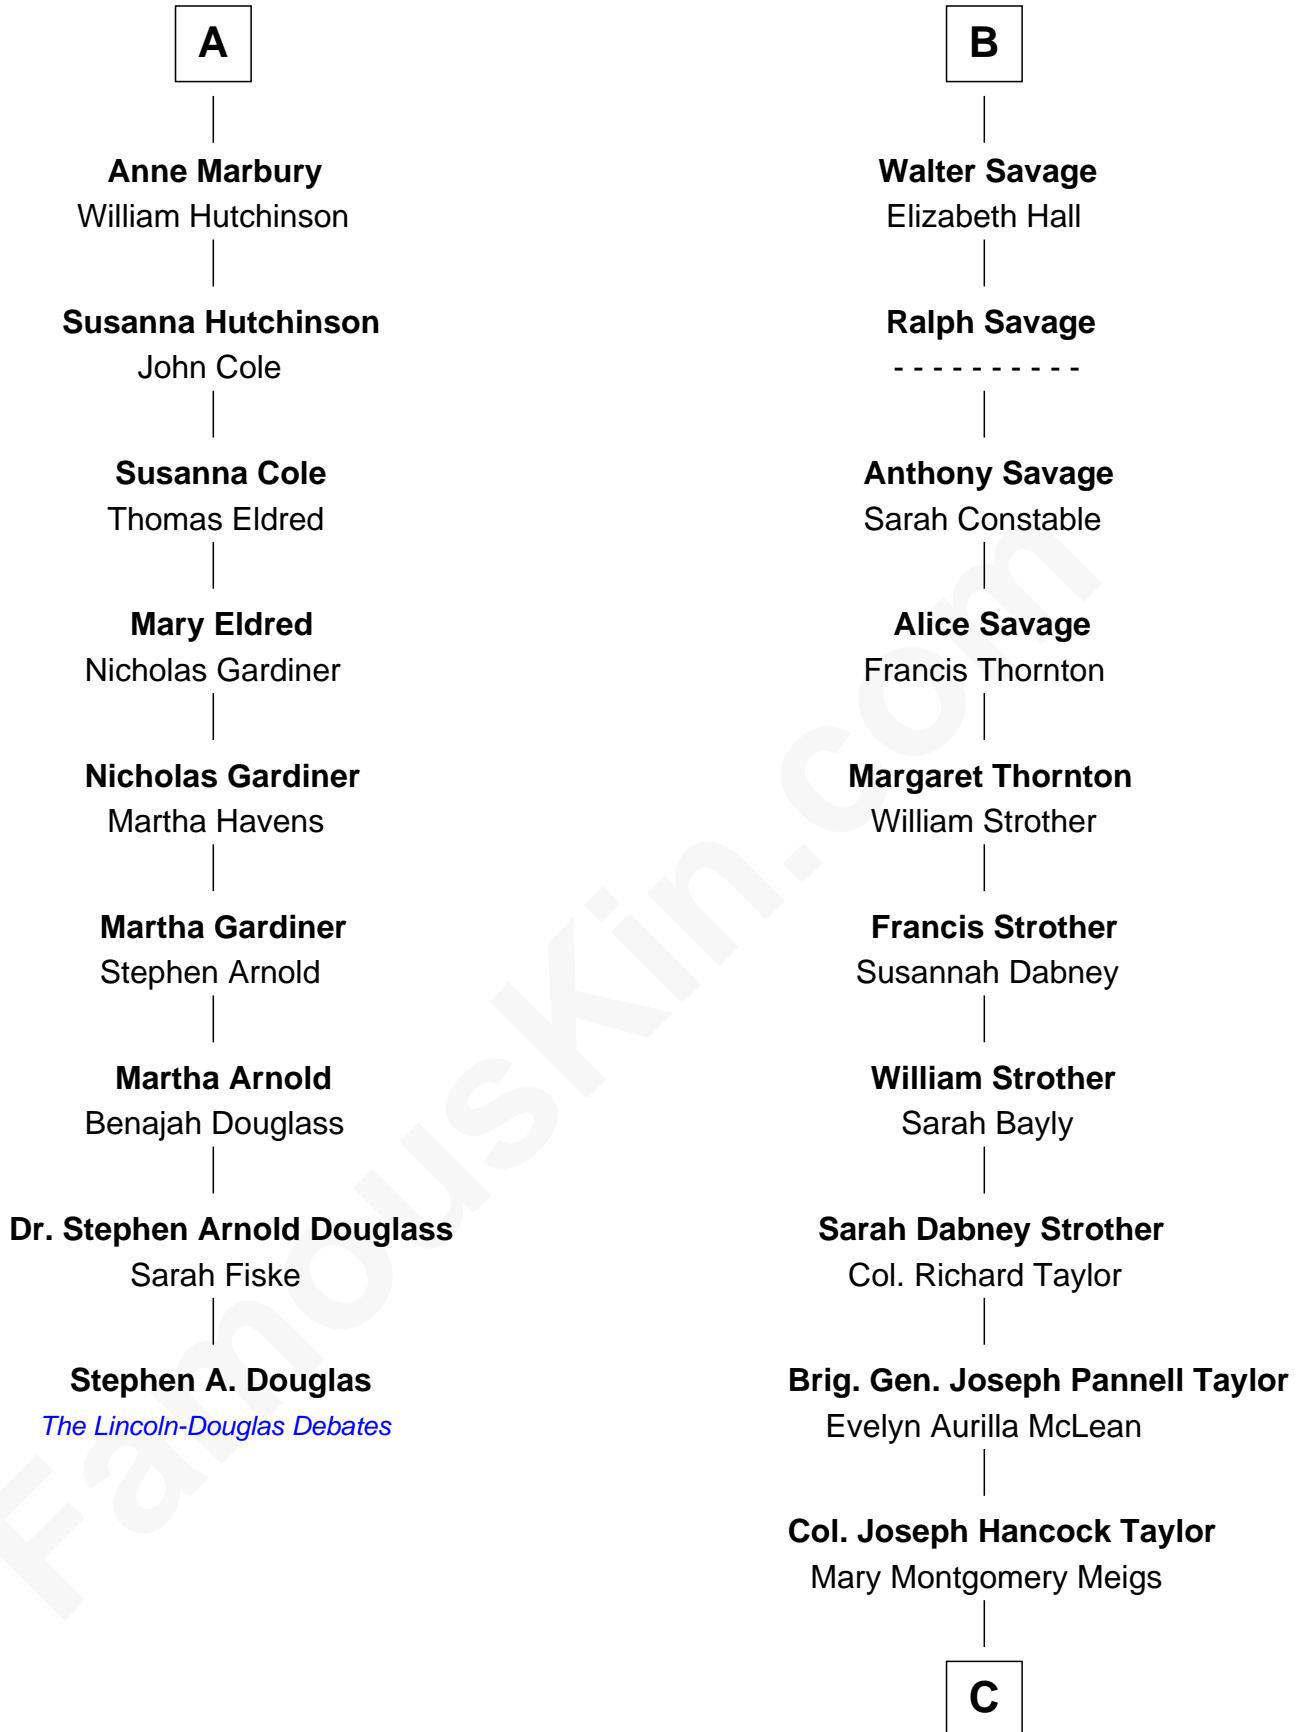

FamousKin.com

Relationship Chart of

Stephen A. Douglas

Participated in Lincoln-Douglas Debates

15th cousin 5 times removed of

Parker Stevenson

TV and Movie Actor

Robert de Ferrers
Margaret Despencer

C

Evelyn Taylor

Eli Kirk Price

Philip Price

Sarah Meade Harrison

Sarah Meade Price

Richard Stevenson Parker

Parker Stevenson