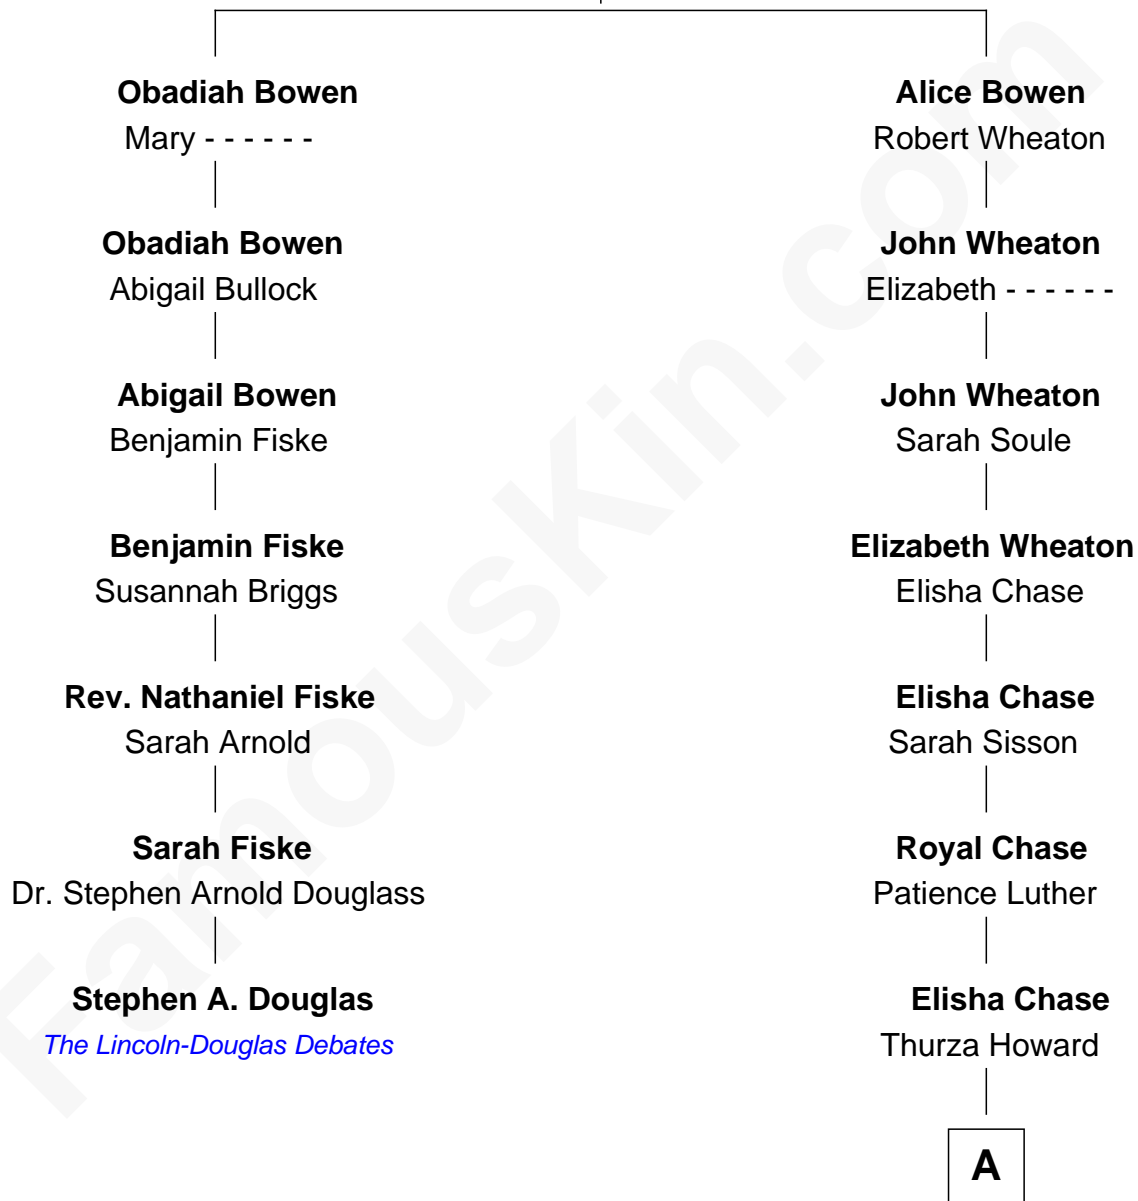

## Relationship Chart of

### Stephen A. Douglas

*Participated in Lincoln-Douglas Debates*

6th cousin 4 times removed of

### John Howard Pyle

*9th Governor of Arizona*

**Richard Bowen**

-----

**A**

Theresa Chase

John King Seale

Margaret Seale