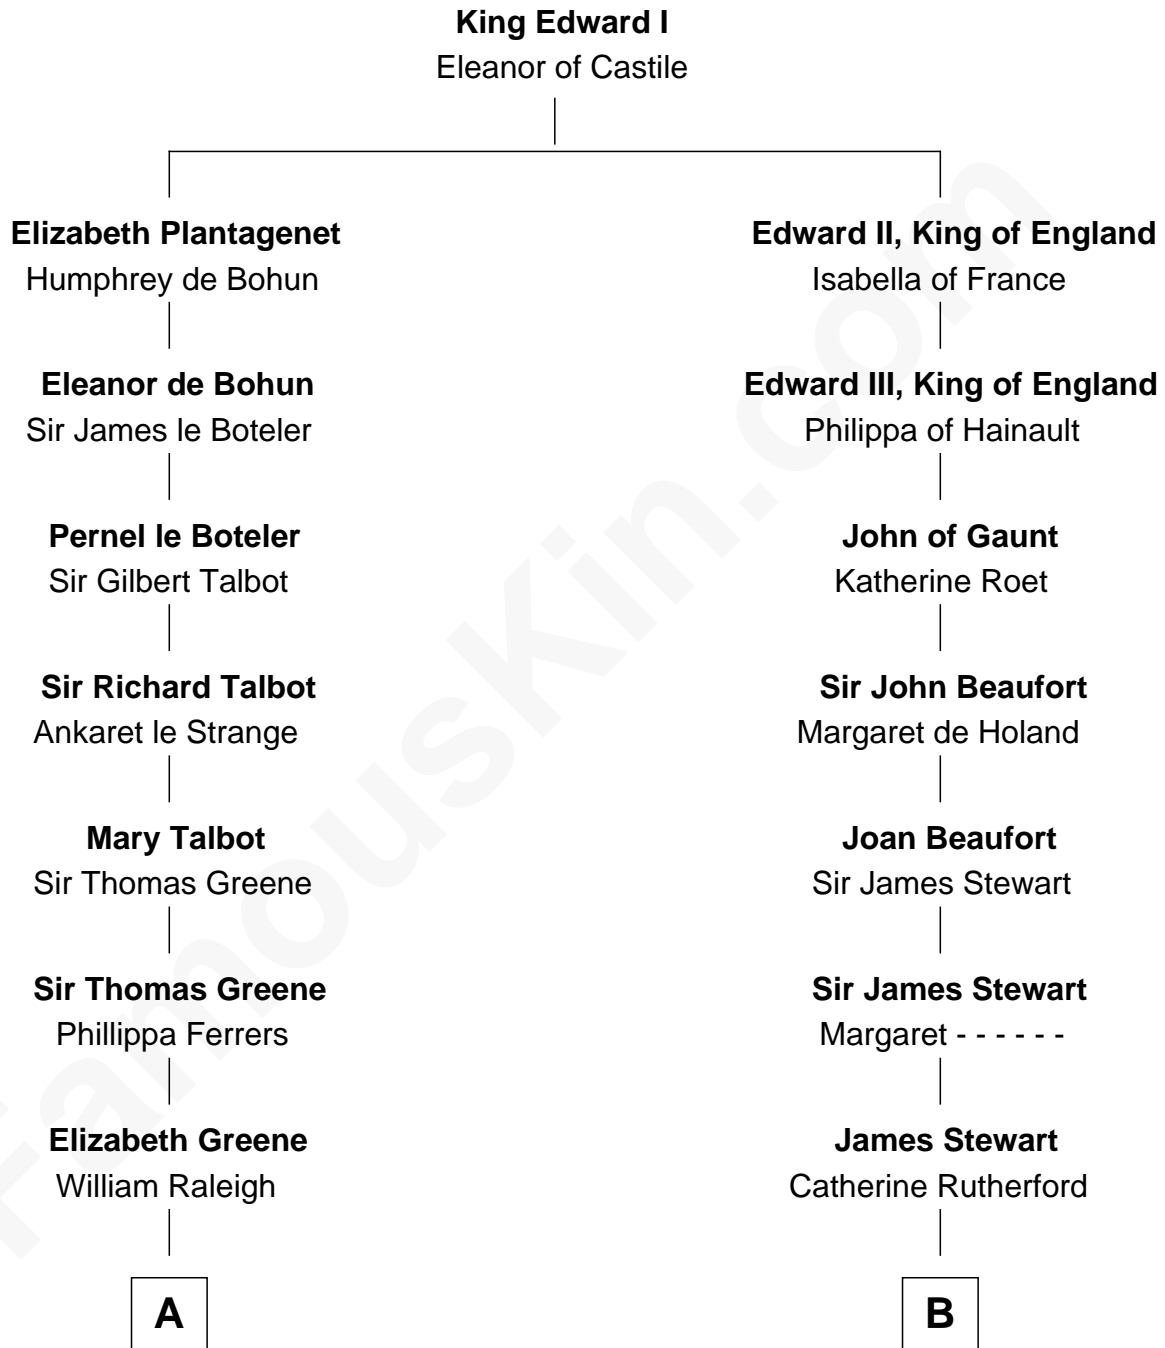

FamousKin.com

Relationship Chart of

Stephen A. Douglas

Participated in Lincoln-Douglas Debates

19th cousin 1 time removed of

Johnny Mercer

Songwriter and Co-Founder of Capitol Records

FamousKin.com