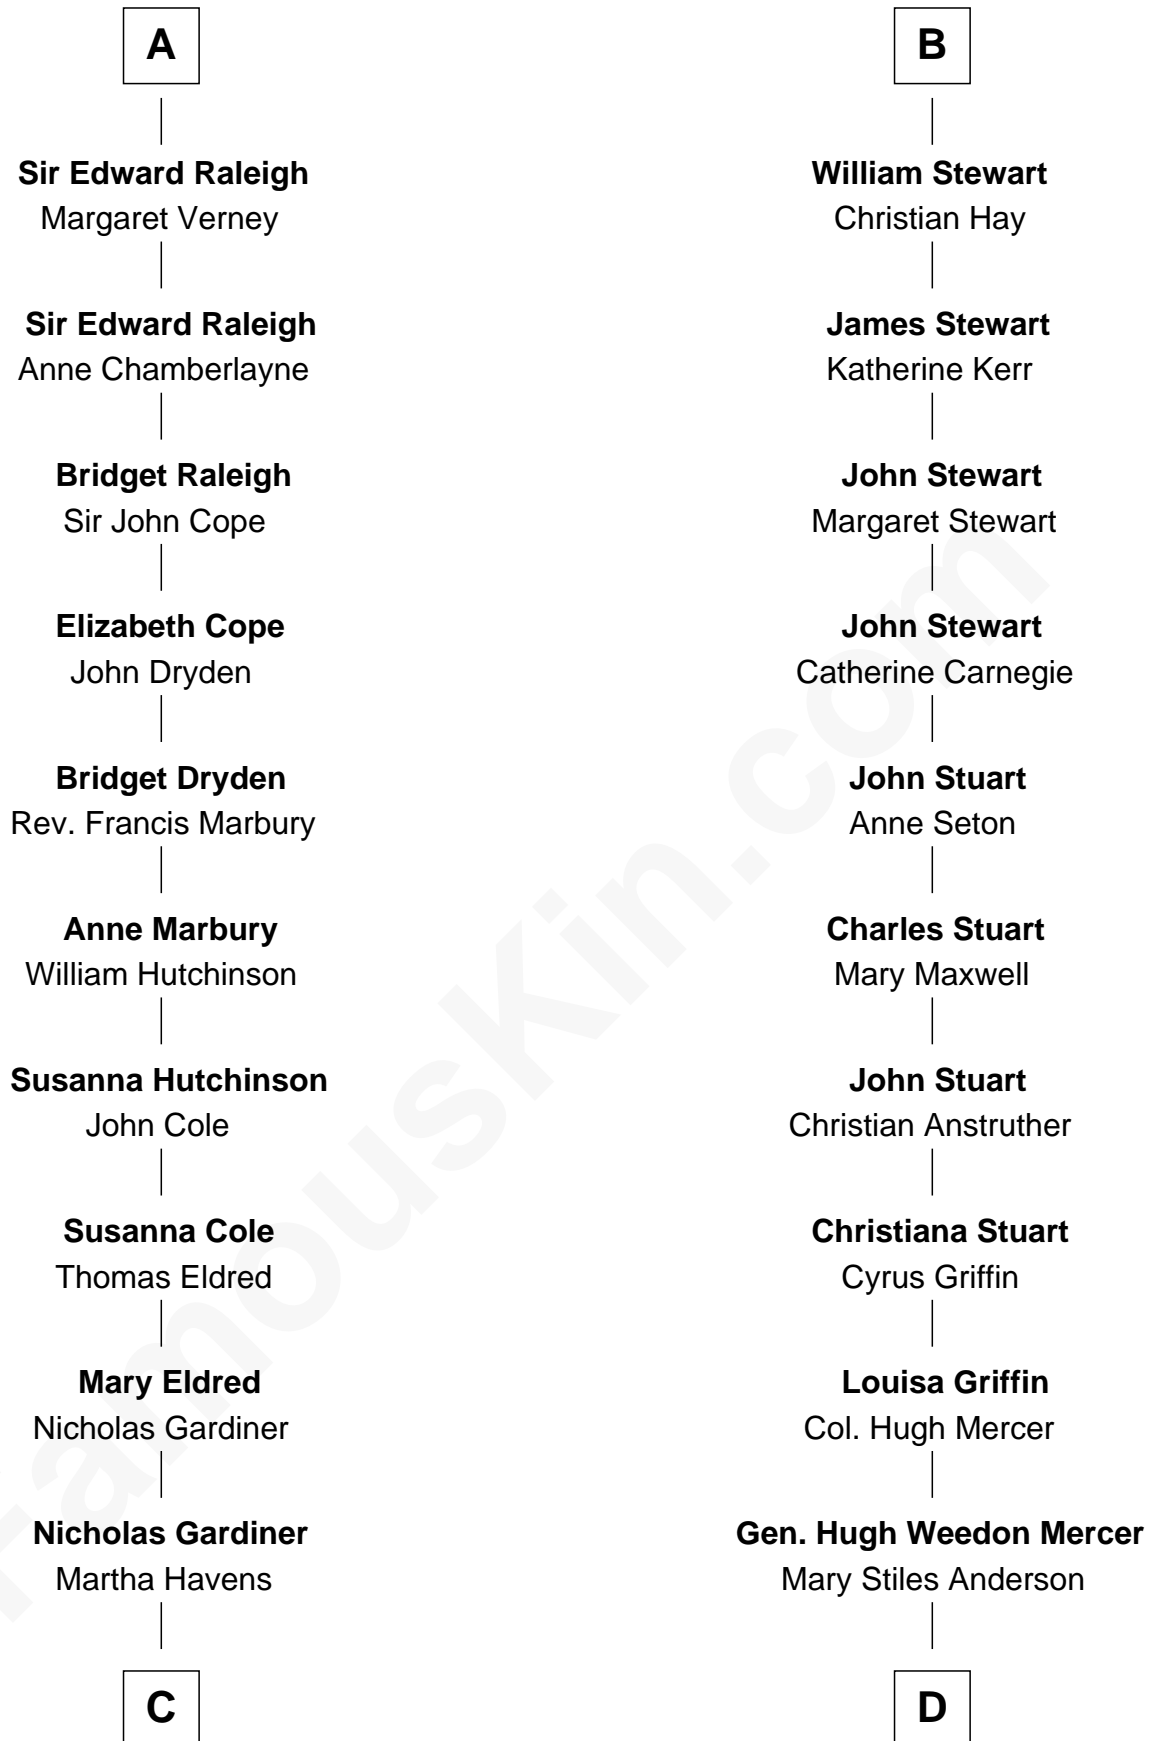

FamousKin.com

Relationship Chart of

Stephen A. Douglas

Participated in Lincoln-Douglas Debates

19th cousin 1 time removed of

Johnny Mercer

Songwriter and Co-Founder of Capitol Records

FamousKin.com