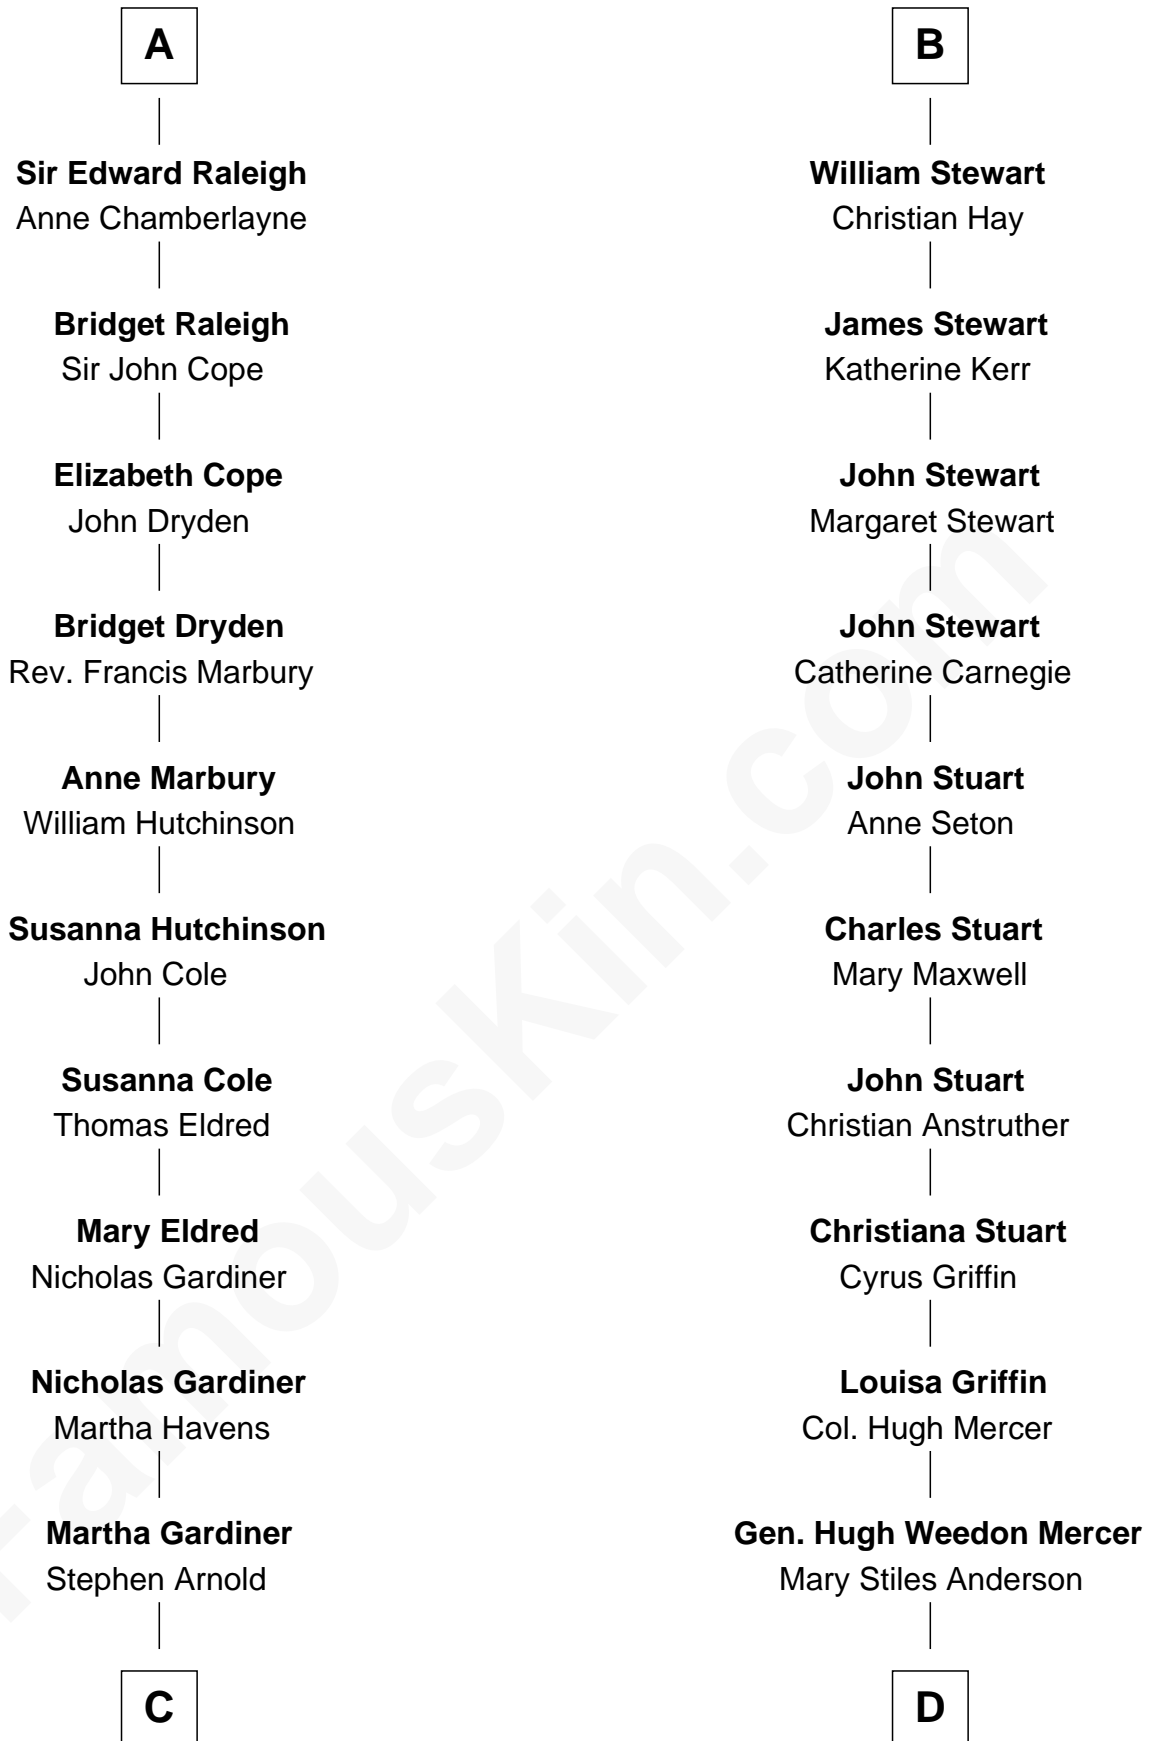

FamousKin.com

Relationship Chart of

Stephen A. Douglas

Participated in Lincoln-Douglas Debates

19th cousin of

Johnny Mercer

Songwriter and Co-Founder of Capitol Records

C

Martha Arnold
Benajah Douglass

Dr. Stephen Arnold Douglass
Sarah Fiske

Stephen A. Douglas
The Lincoln-Douglas Debates

D

George Anderson Mercer
Nanny Maury Herndon

George Anderson Mercer
Lillian Elizabeth Ciucevich