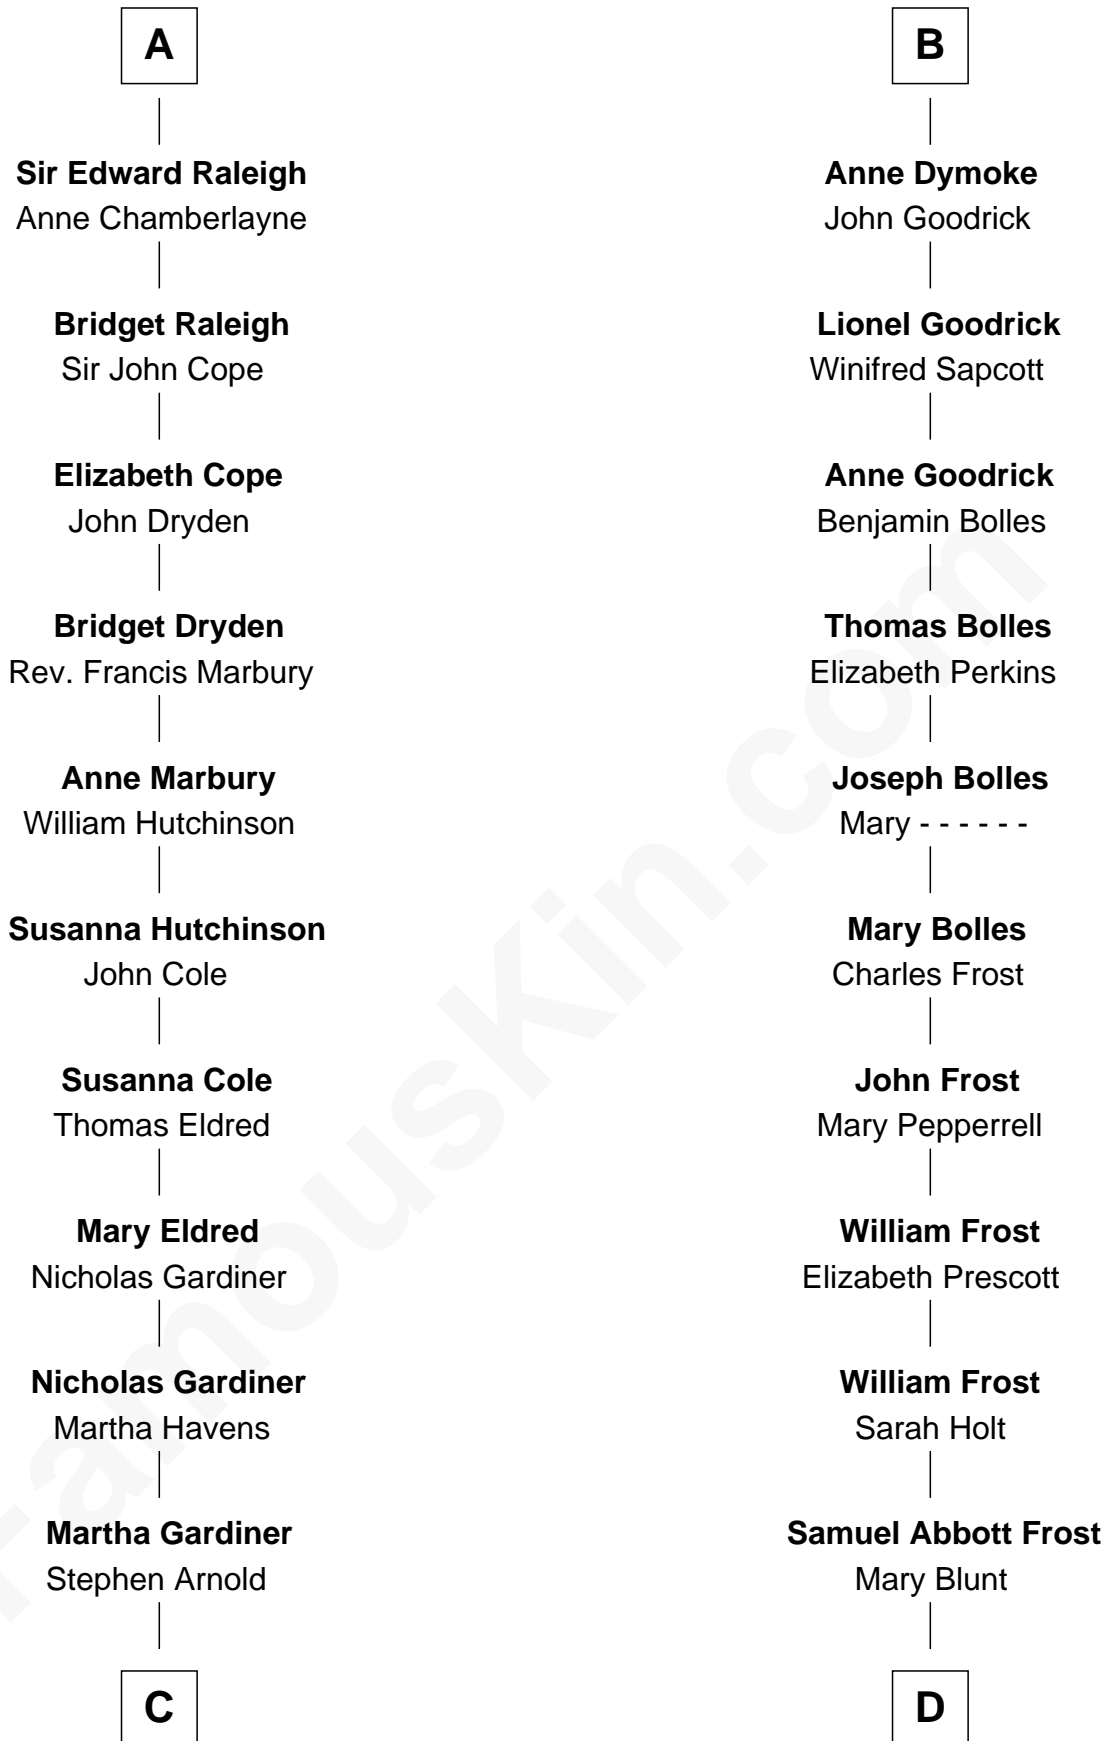

## Relationship Chart of

### Robert Frost

*Poet and Playwright*

**Sir Hugh I de Audley**

Iseult de Mortimer

FamousKin.com