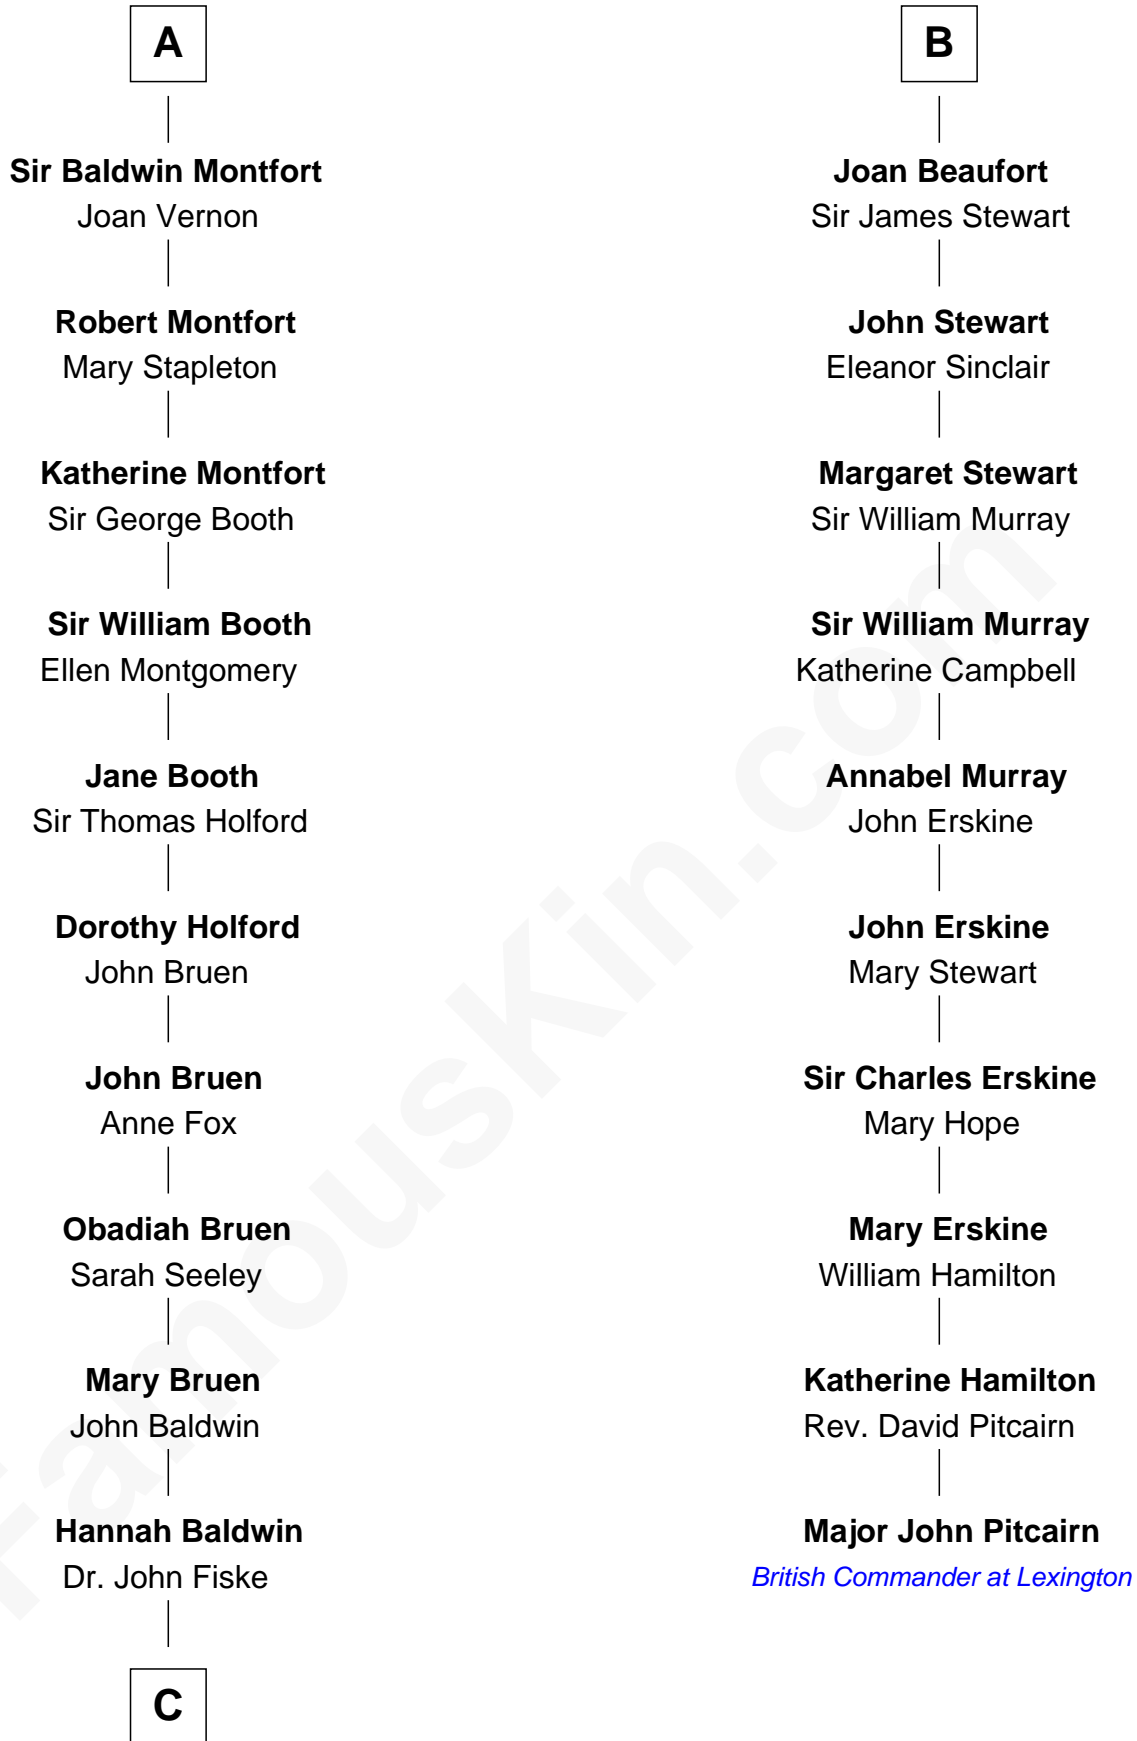

FamousKin.com

Relationship Chart of

Stephen A. Douglas

Participated in Lincoln-Douglas Debates

16th cousin 5 times removed of

Major John Pitcairn

British Commander at Battle of Lexington

Hugh le Bigod
Maud Marshal

FamousKin.com