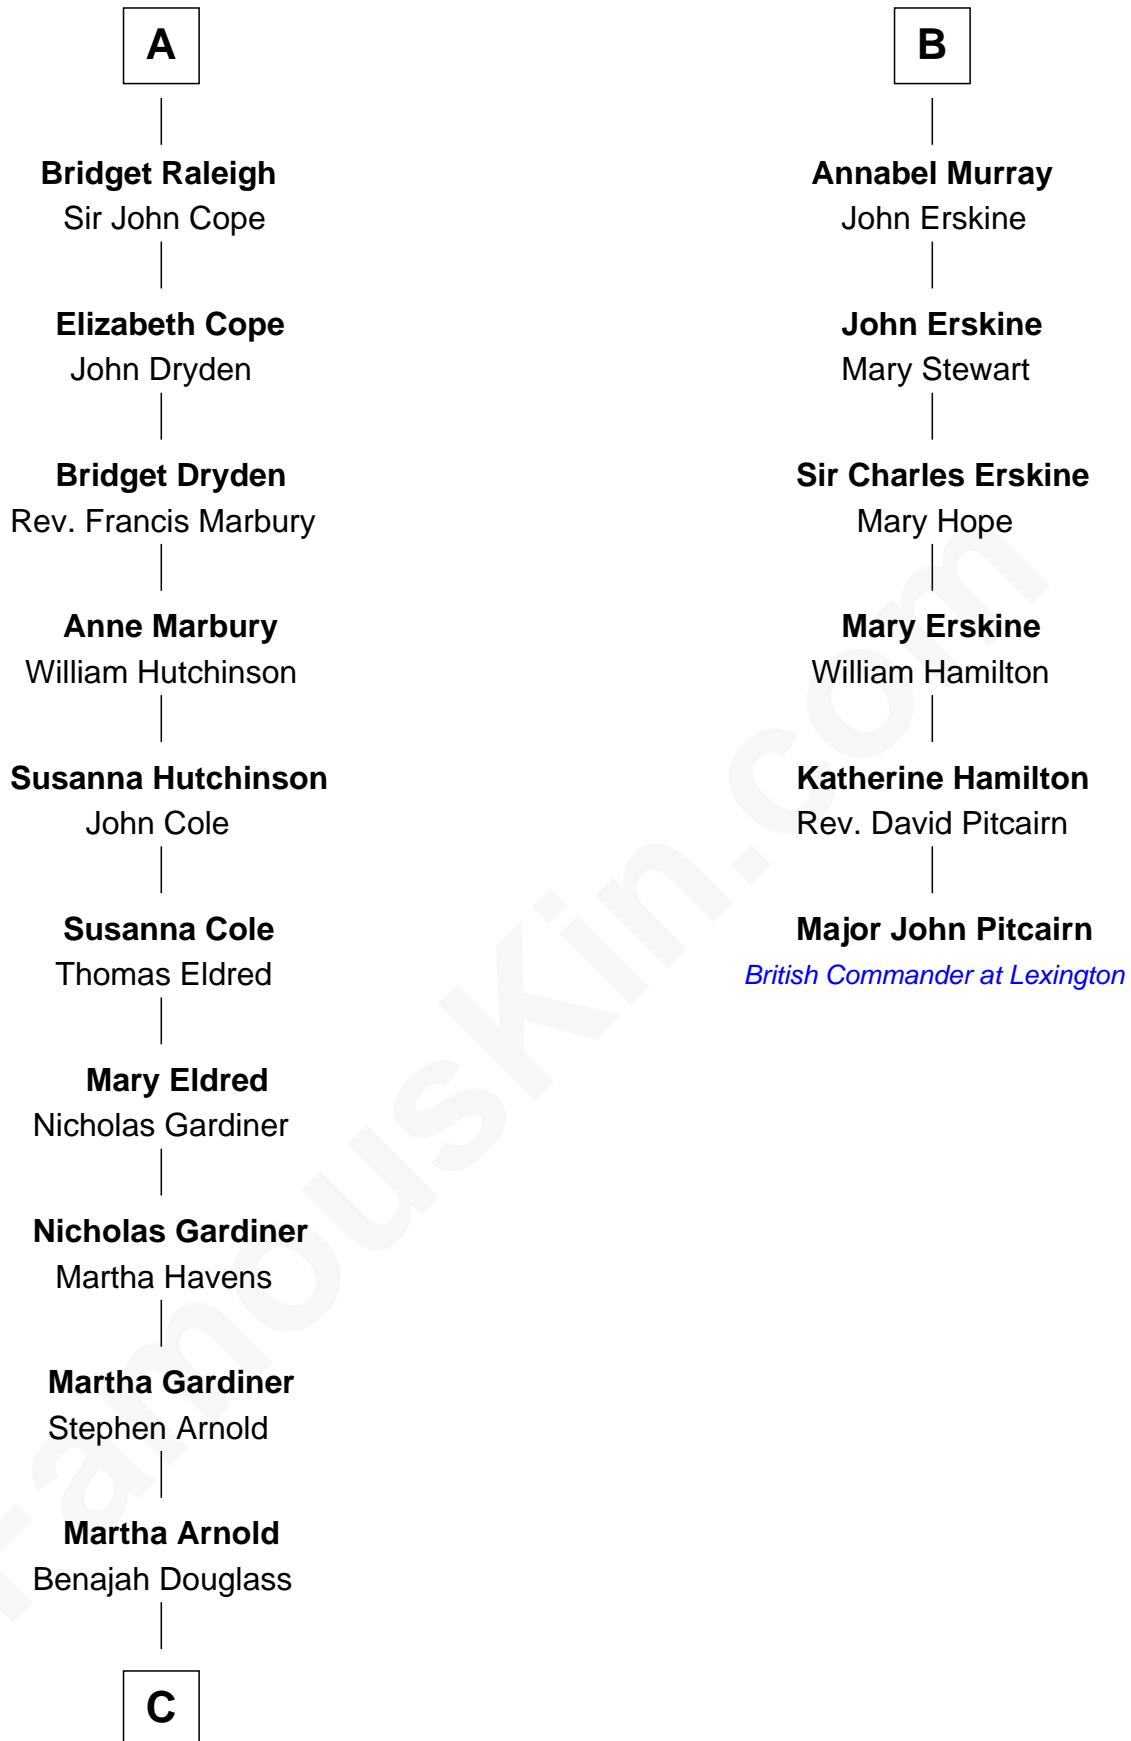

FamousKin.com

Relationship Chart of

Stephen A. Douglas

Participated in Lincoln-Douglas Debates

12th cousin 6 times removed of

Major John Pitcairn

British Commander at Battle of Lexington

Edmund Fitzalan

Alice de Warenne

C

Dr. Stephen Arnold Douglass

Sarah Fiske

Stephen A. Douglas

The Lincoln-Douglas Debates

FamousKin.com