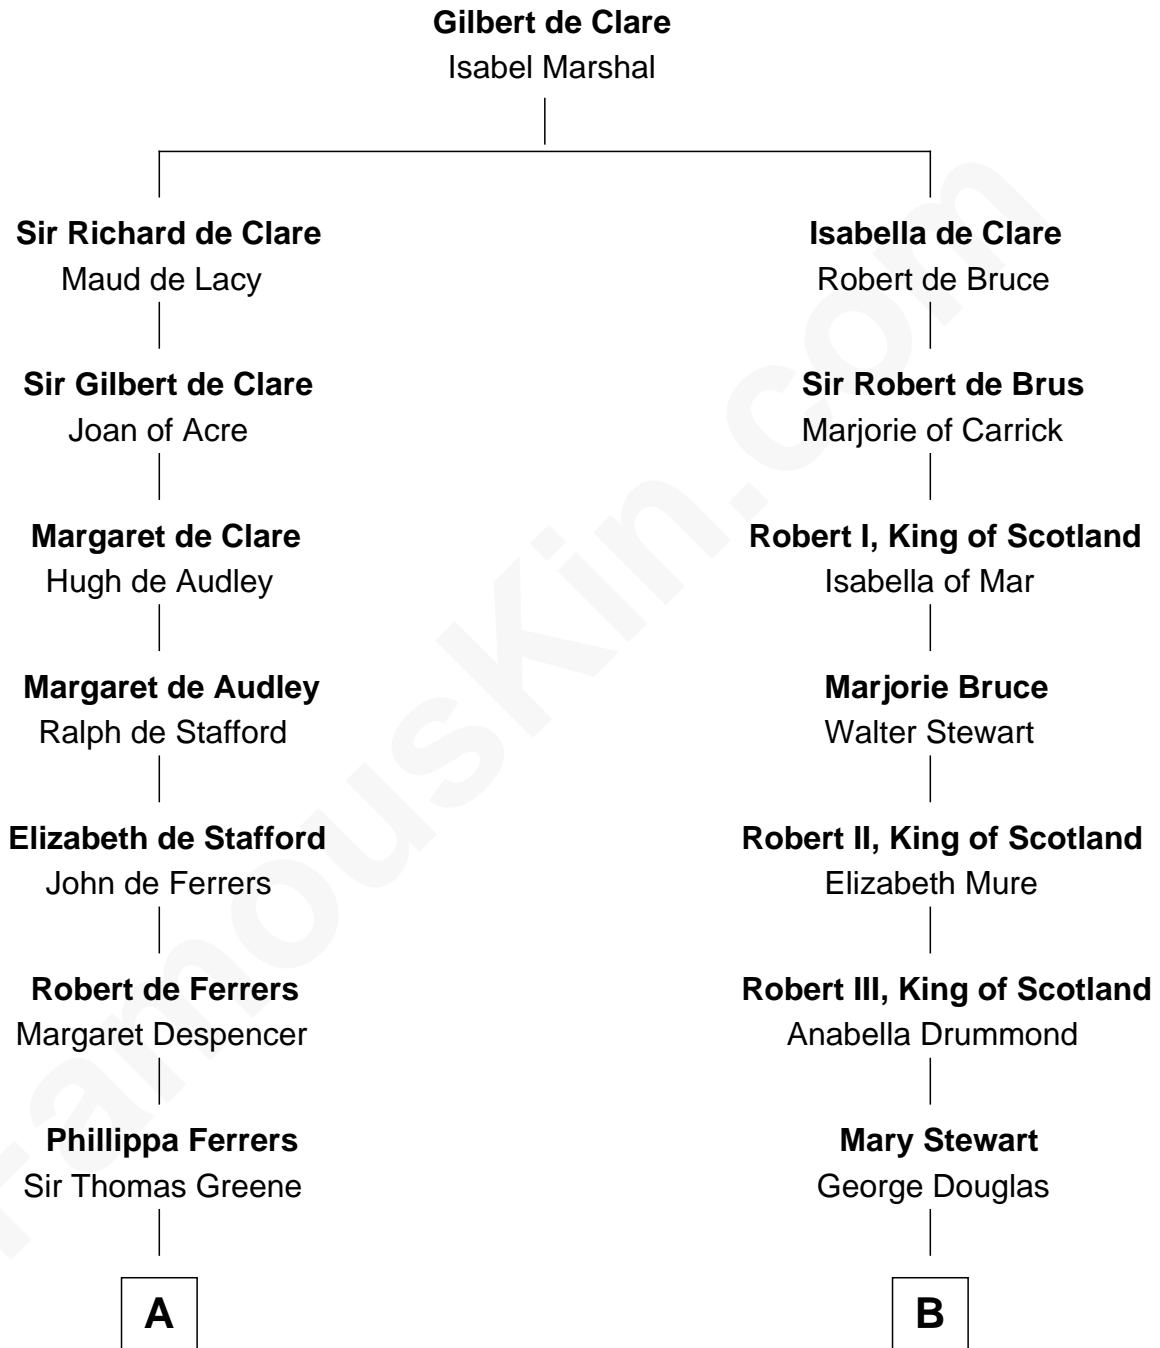

FamousKin.com

Relationship Chart of

Stephen A. Douglas

Participated in Lincoln-Douglas Debates

20th cousin 1 time removed of

Noel Coward

Playwright, Actor, and Songwriter

C

Nicholas Gardiner

Martha Havens

Martha Gardiner

Stephen Arnold

Martha Arnold

Benajah Douglass

Dr. Stephen Arnold Douglass

Sarah Fiske