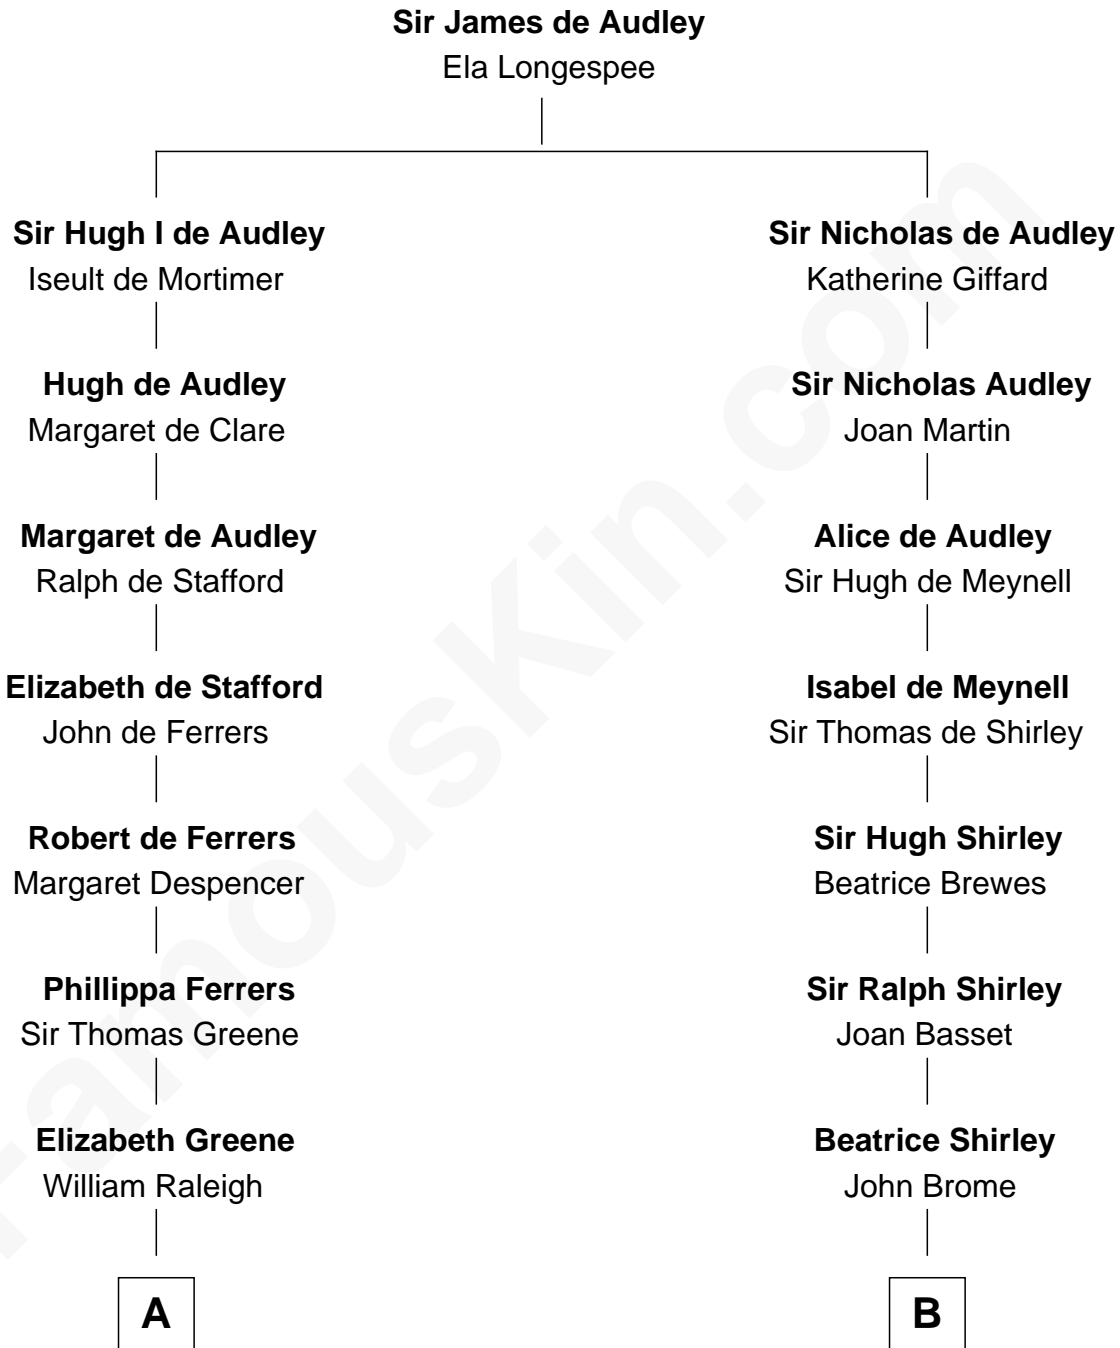

FamousKin.com

Relationship Chart of

Stephen A. Douglas

Participated in Lincoln-Douglas Debates

12th cousin 8 times removed of

Edmund Waller

English Poet and Politician

FamousKin.com