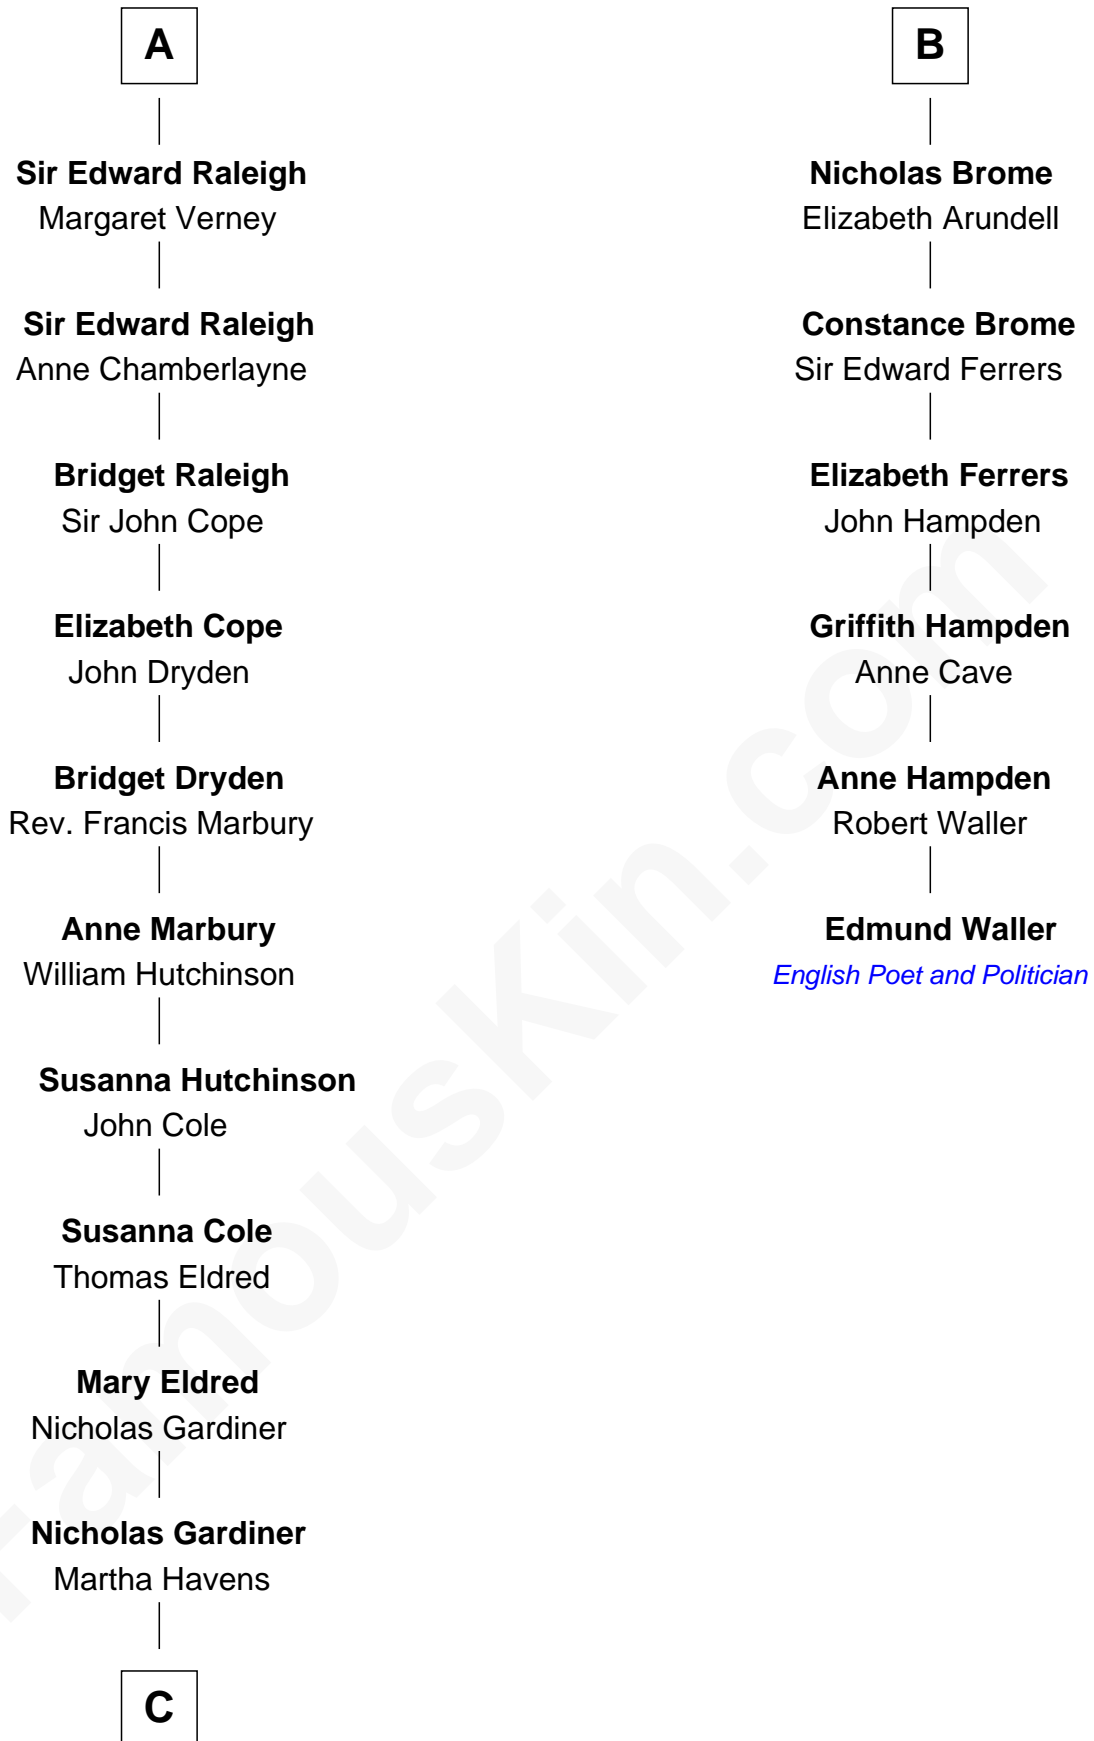

FamousKin.com

Relationship Chart of

Stephen A. Douglas

Participated in Lincoln-Douglas Debates

12th cousin 8 times removed of

Edmund Waller

English Poet and Politician

FamousKin.com