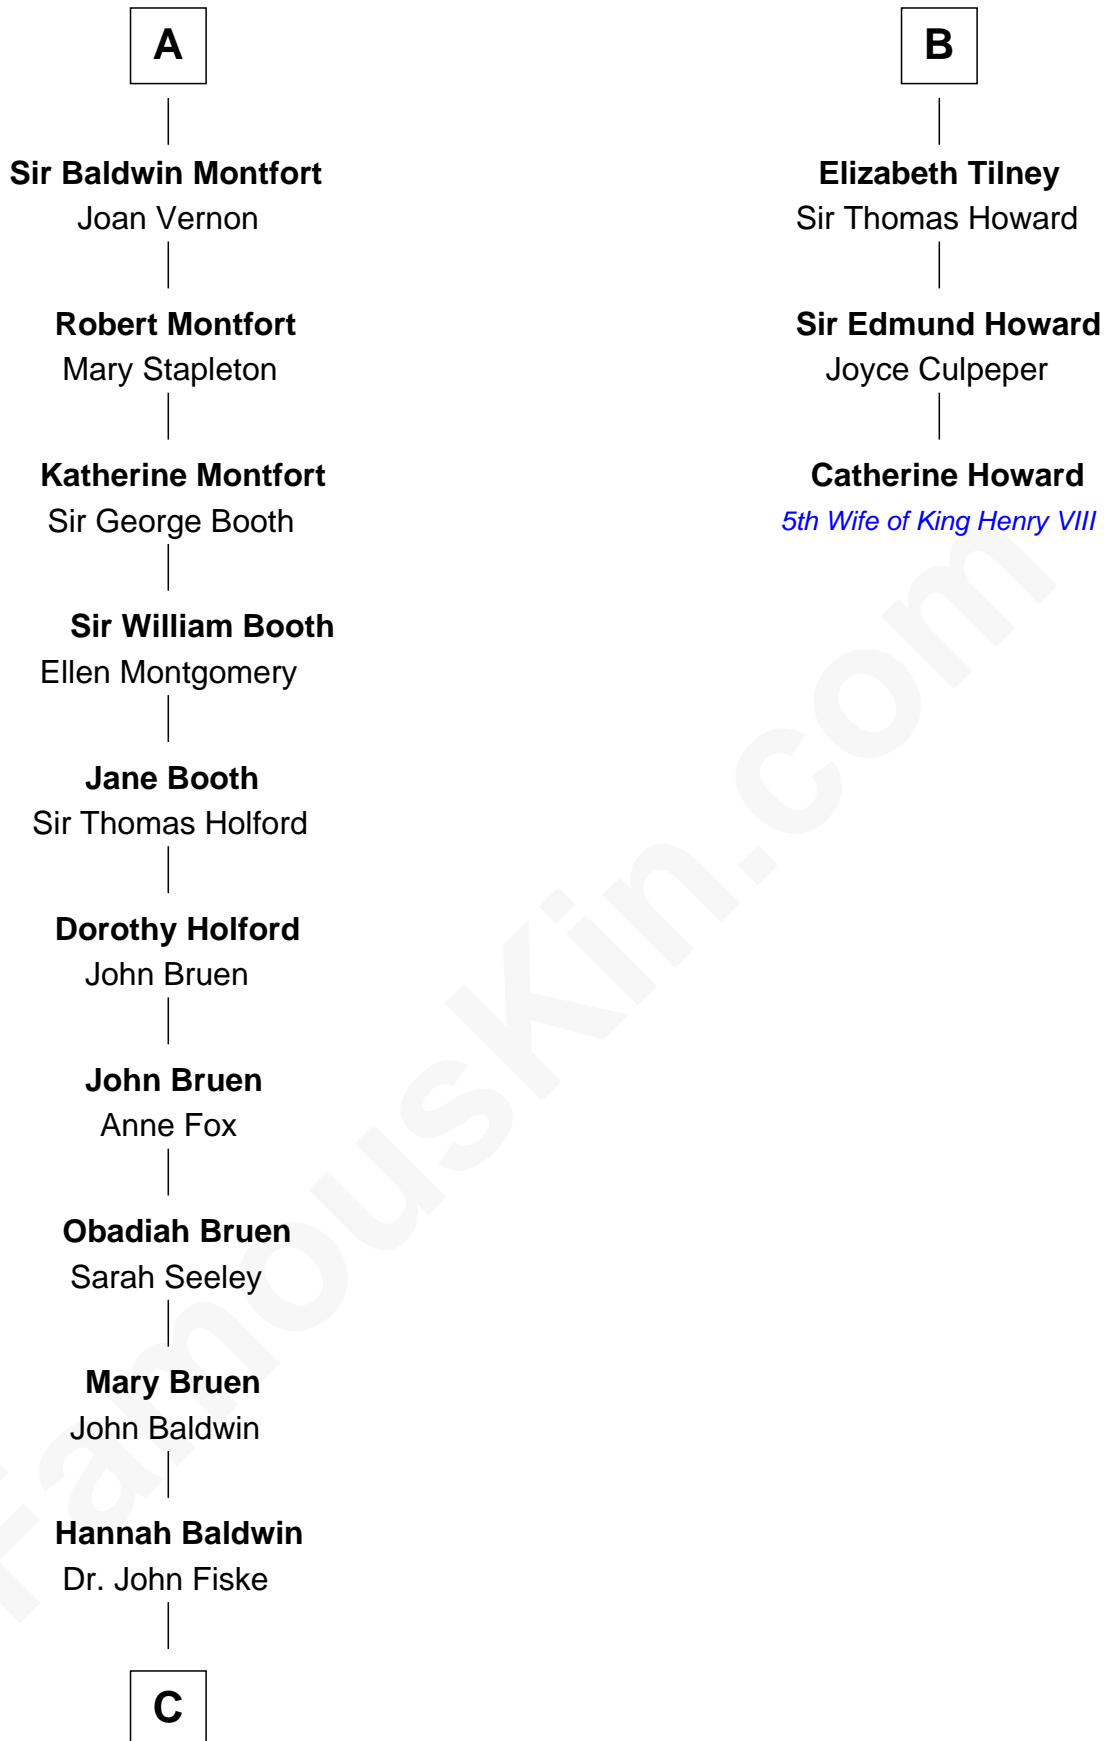

FamousKin.com

Relationship Chart of

Stephen A. Douglas

Participated in Lincoln-Douglas Debates

9th cousin 12 times removed of

Catherine Howard

5th Wife of King Henry VIII

Sir Humphrey de Bohun

Maud of Eu

FamousKin.com