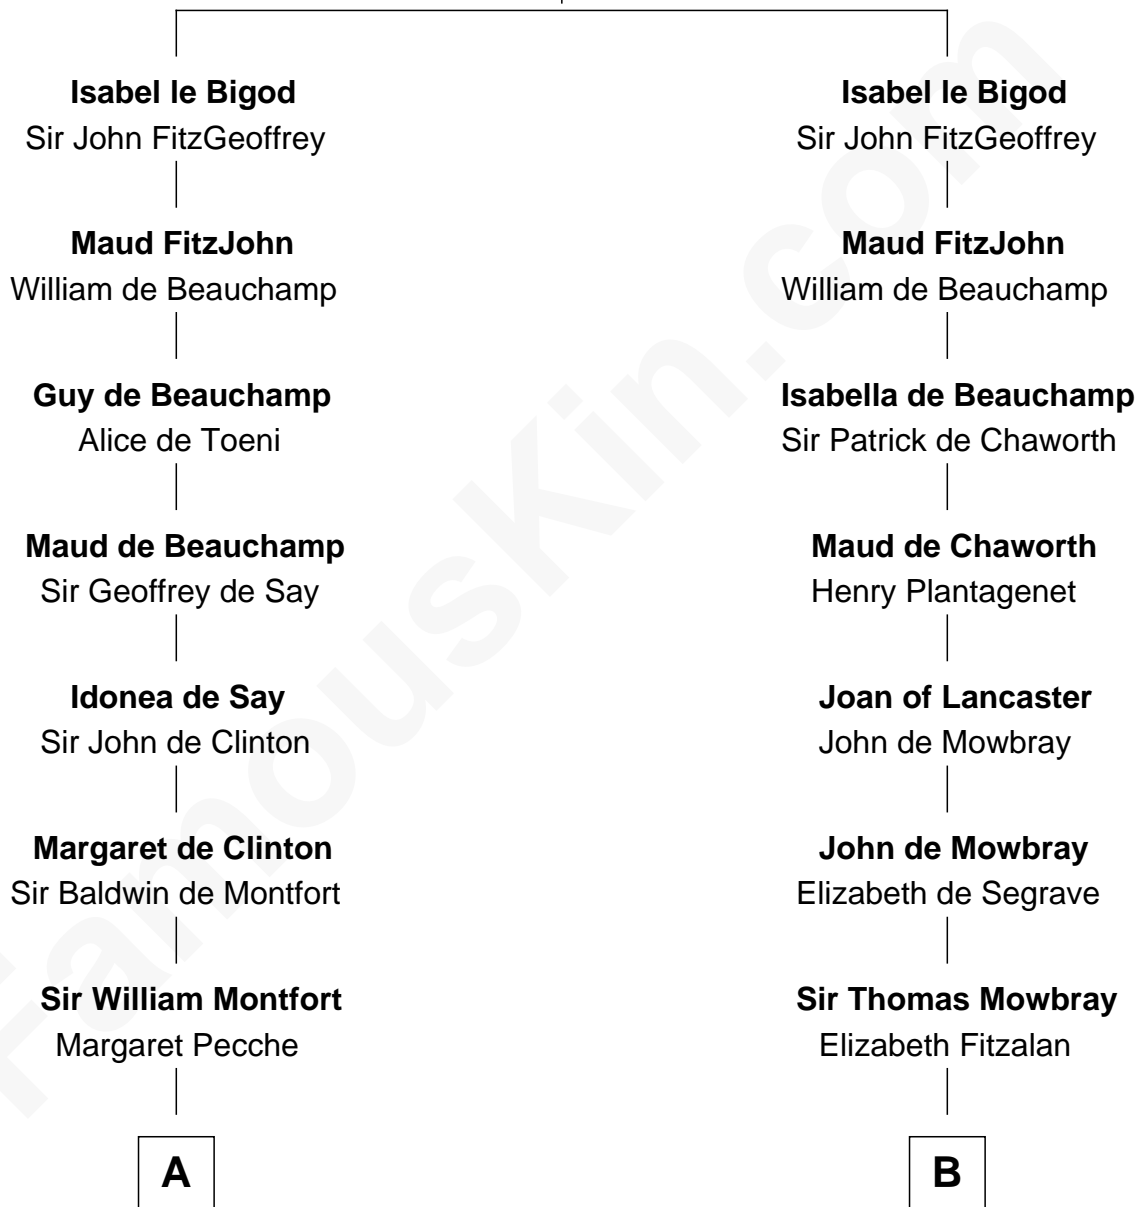

## Relationship Chart of

### Stephen A. Douglas

*Participated in Lincoln-Douglas Debates*

11th cousin 10 times removed of

### Catherine Howard

*5th Wife of King Henry VIII*

**Hugh le Bigod**  
Maud Marshal

FamousKin.com