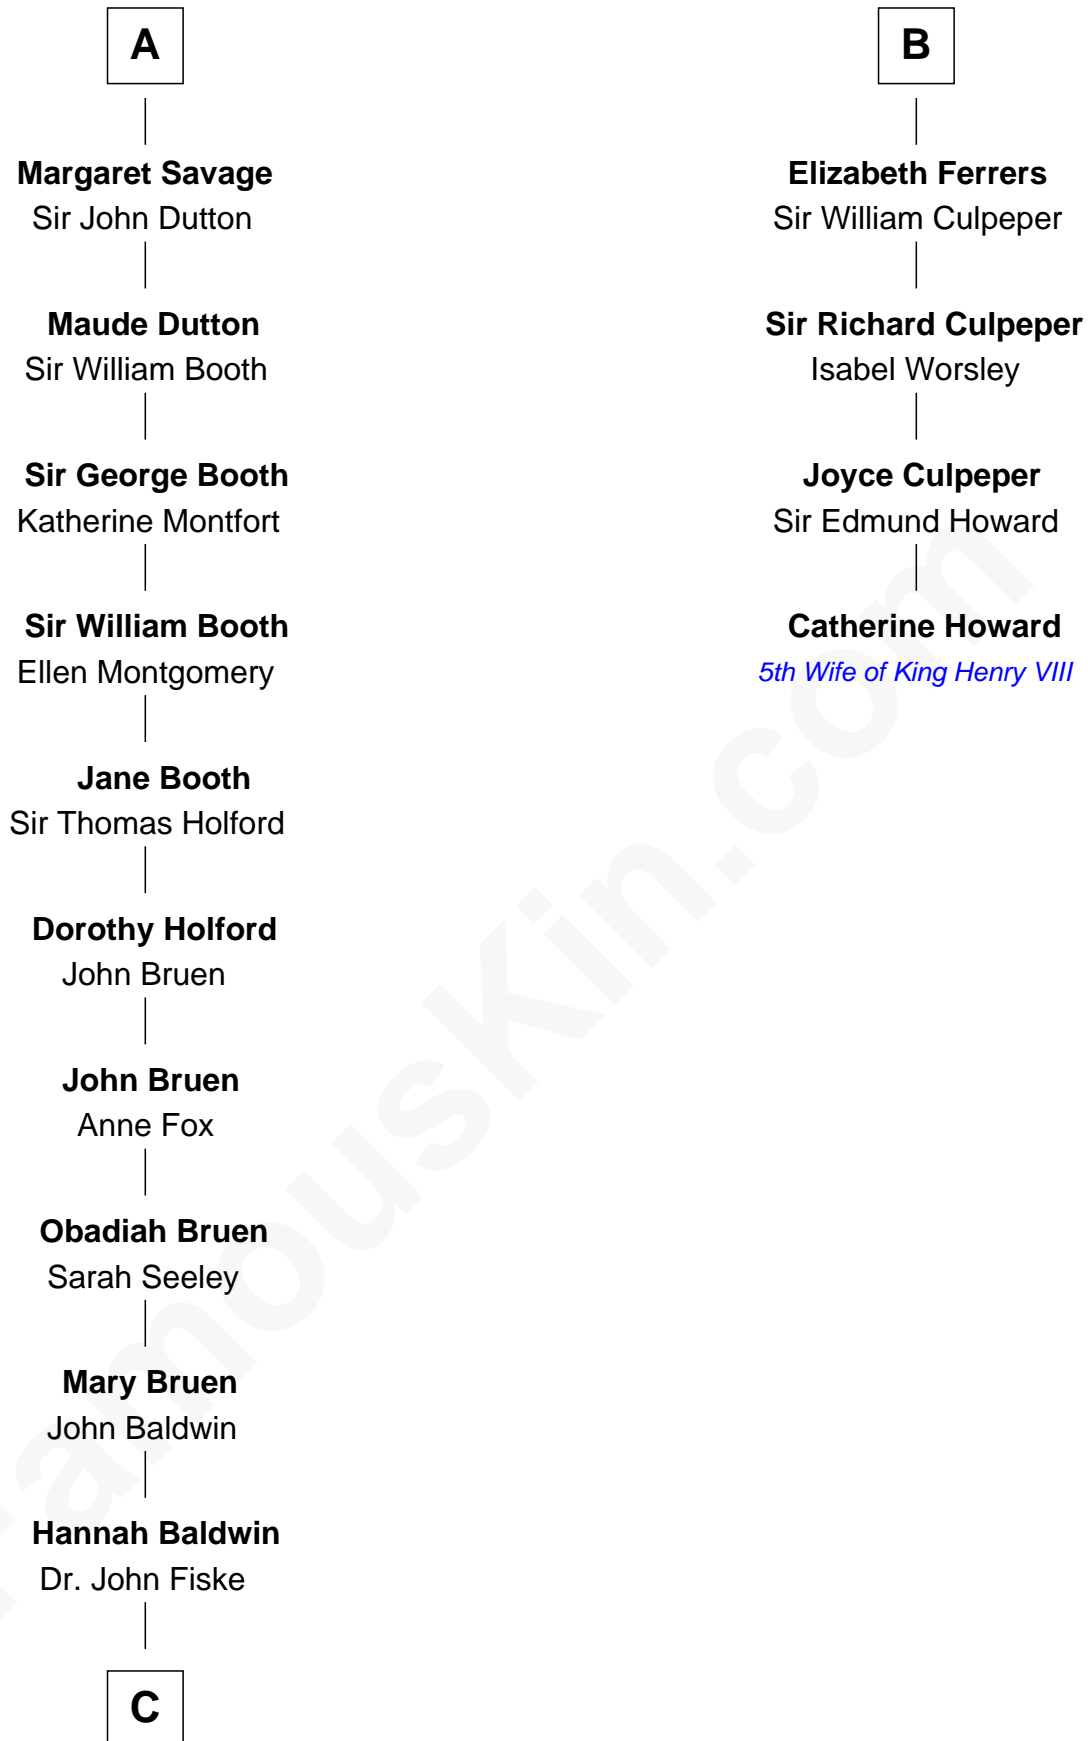

## Relationship Chart of

### Stephen A. Douglas

*Participated in Lincoln-Douglas Debates*

10th cousin 11 times removed of

### Catherine Howard

*5th Wife of King Henry VIII*

**Sir Roger de Quincy**  
Helen of Galloway

FamousKin.com