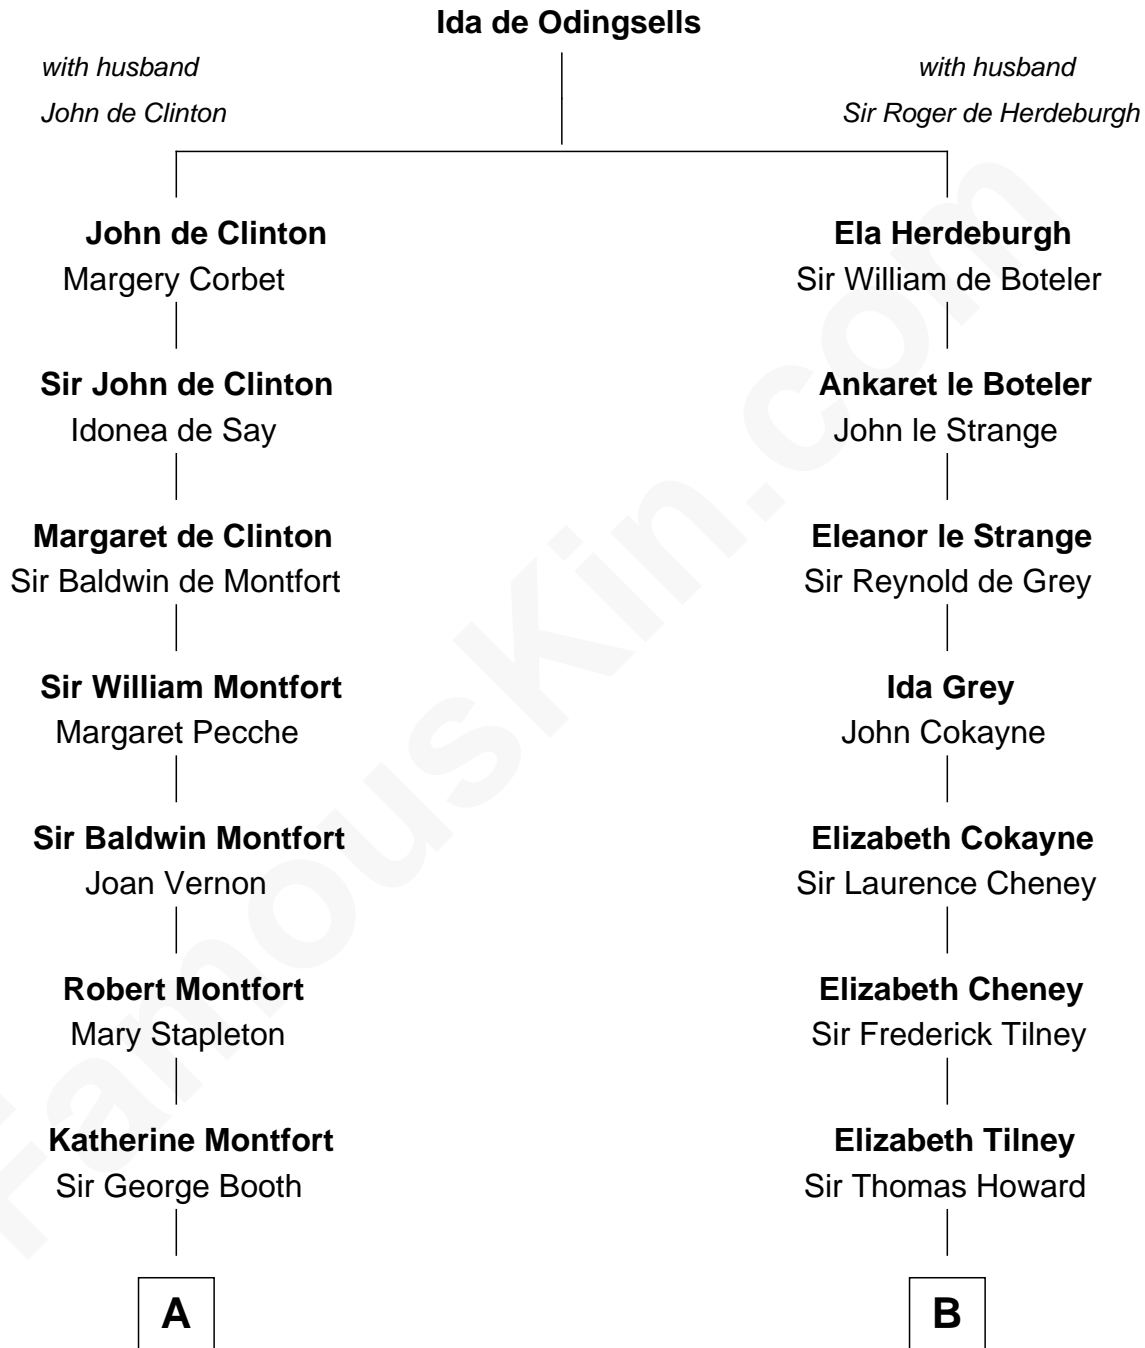

FamousKin.com

Relationship Chart of

Stephen A. Douglas

Participated in Lincoln-Douglas Debates

8th cousin 10 times removed of

Catherine Howard

5th Wife of King Henry VIII

C

Sarah Fiske
Dr. Stephen Arnold Douglass

Stephen A. Douglas
The Lincoln-Douglas Debates

FamousKin.com