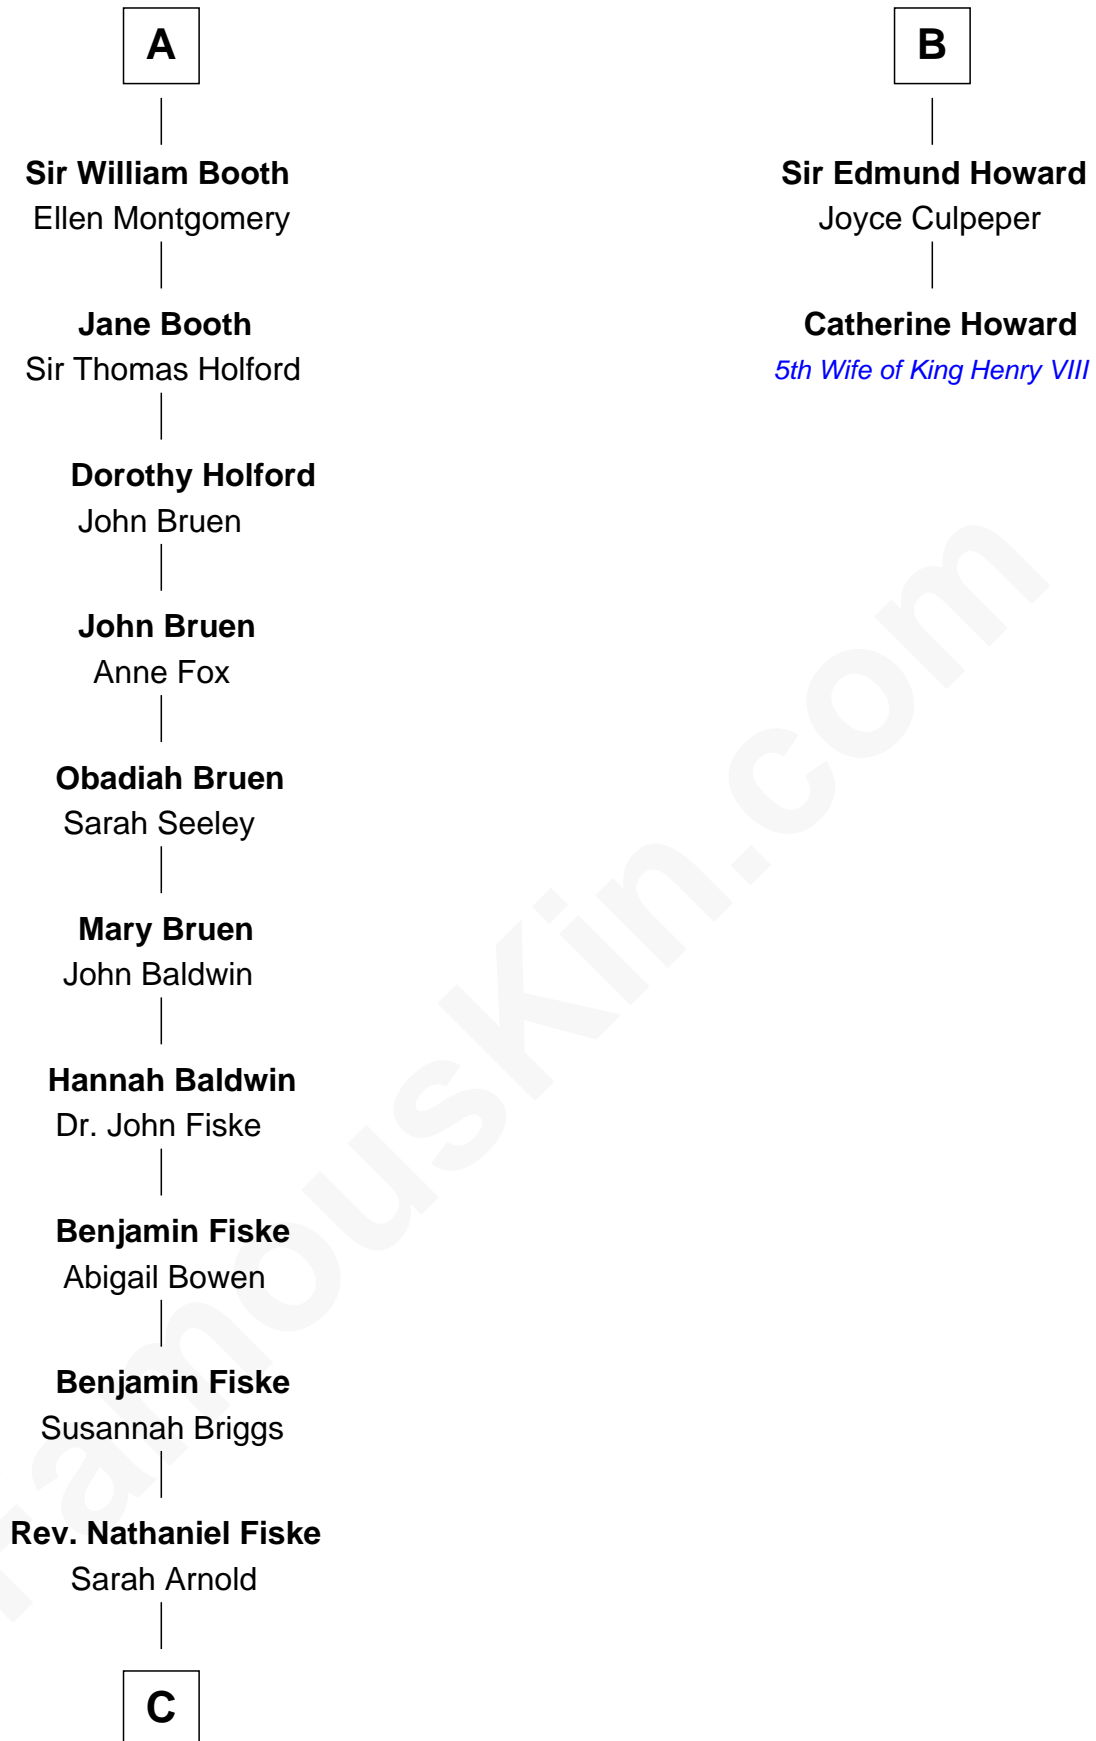

FamousKin.com

Relationship Chart of

Stephen A. Douglas

Participated in Lincoln-Douglas Debates

8th cousin 10 times removed of

Catherine Howard

5th Wife of King Henry VIII

C