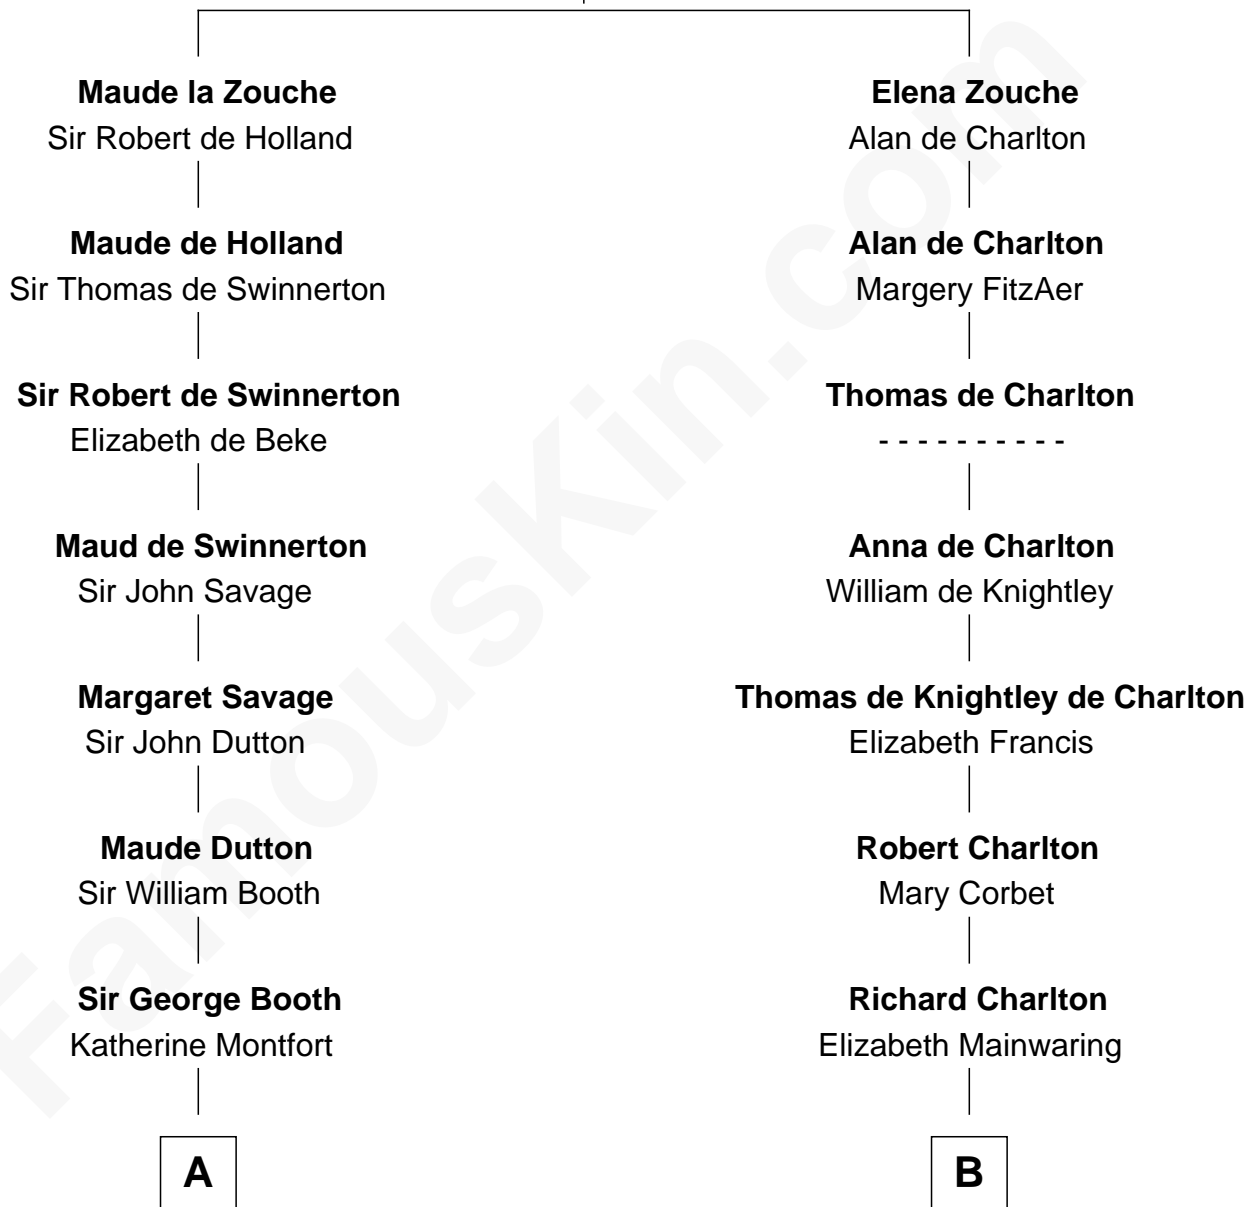

FamousKin.com

Relationship Chart of

Stephen A. Douglas

Participated in Lincoln-Douglas Debates

17th cousin 1 time removed of

Ralph Waldo Emerson
American Poet

Sir Alan la Zouche
Eleanor de Segrave

C