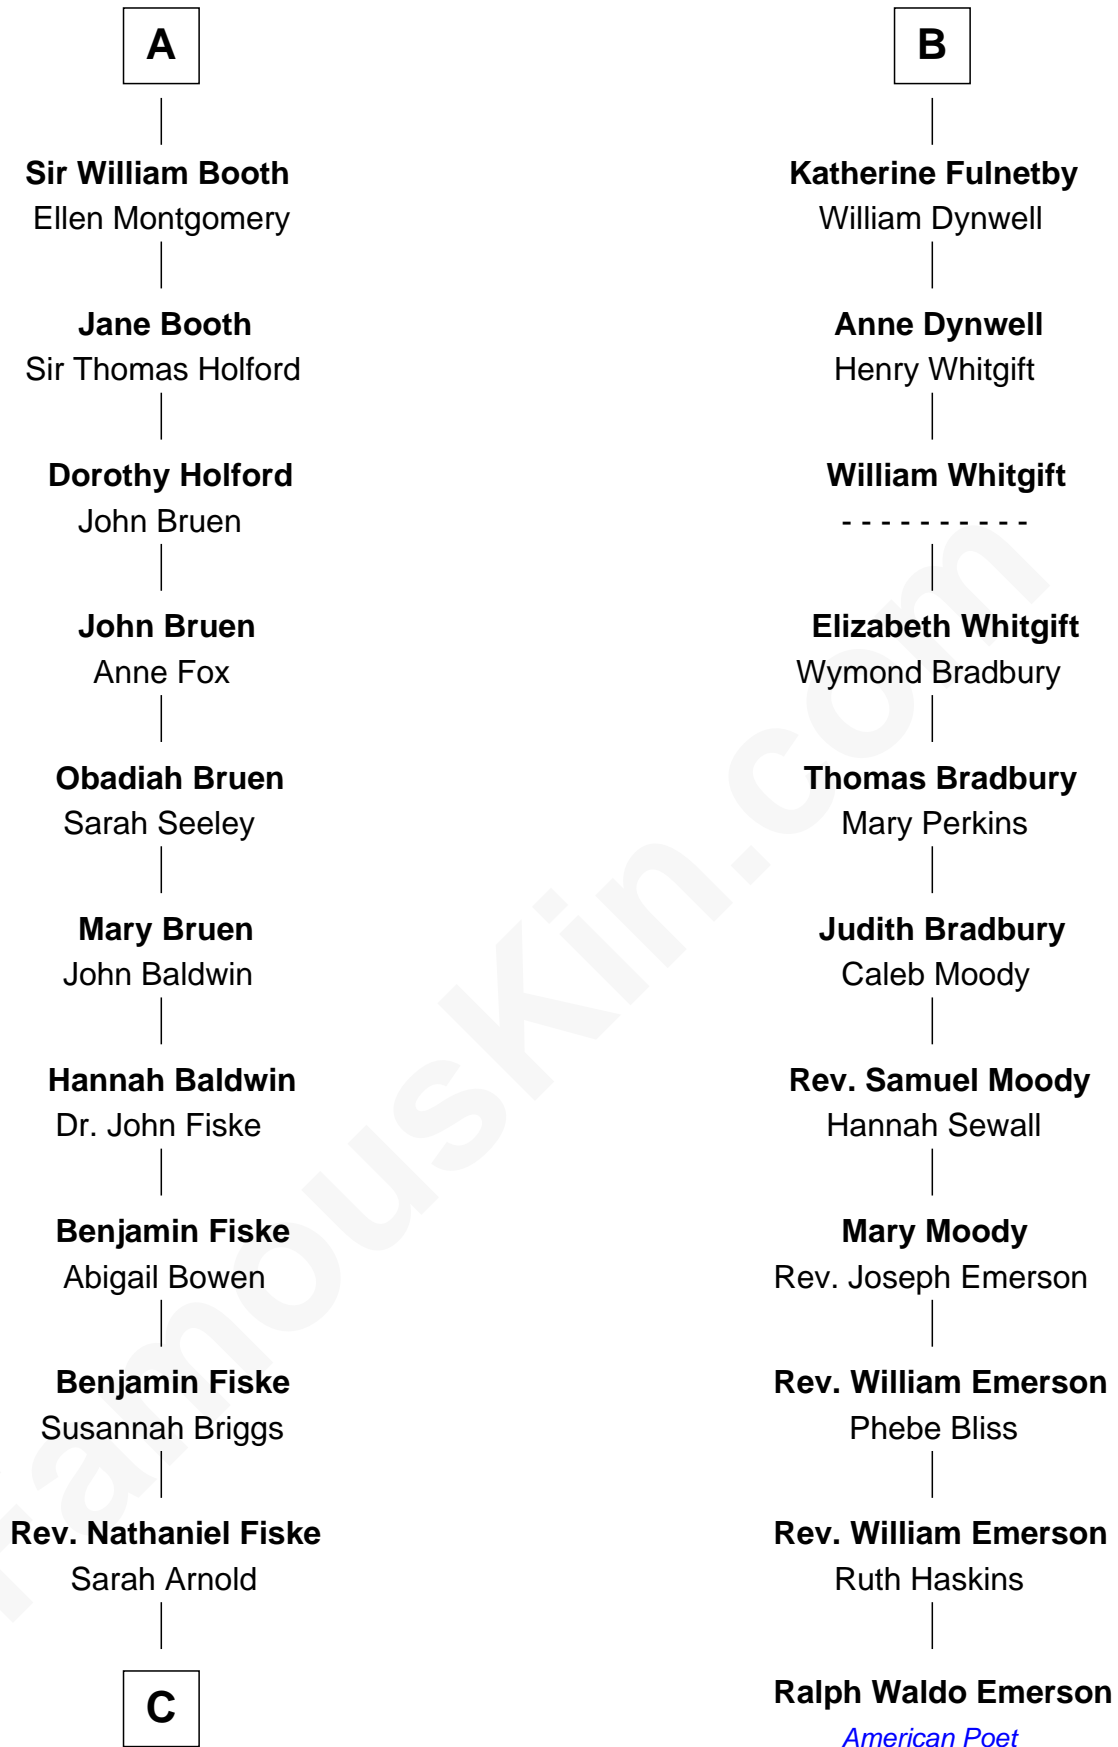

FamousKin.com

Relationship Chart of

Stephen A. Douglas

Participated in Lincoln-Douglas Debates

17th cousin 1 time removed of

Ralph Waldo Emerson

American Poet

Guy de Beauchamp

Alice de Toeni

C

Sarah Fiske
Dr. Stephen Arnold Douglass

Stephen A. Douglas
The Lincoln-Douglas Debates

FamousKin.com