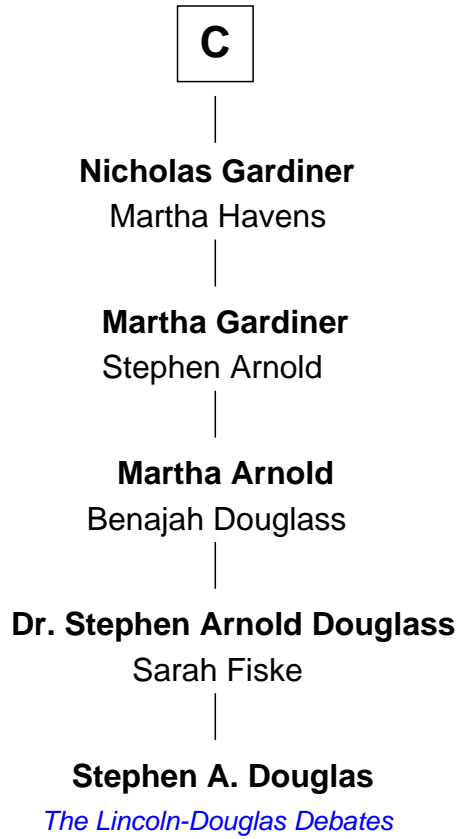

FamousKin.com

Relationship Chart of

Stephen A. Douglas

Participated in Lincoln-Douglas Debates

11th cousin 10 times removed of

Rev. John Whittingham

(c1616 - 1639) Great Migration Immigrant 1637

Sir Roger de Somery

Nichole d'Aubenev

Margaret de Somery

Ralph Basset

Ralph Basset

Hawise - - - - -

Margaret Basset

Edmund de Stafford

Ralph de Stafford

Maud de Somery

Sir Henry de Erdington

Sir Henry de Erdington

Joan de Wolvey

Sir Giles de Erdington

Elizabeth de Tolthorpe

Margaret de Erdington

Sir Roger Corbet

Sir Robert Corbet

Margaret - - - - -

Mary Corbet

Robert Charlton

Richard Charlton

Elizabeth Mainwaring

B

FamousKin.com