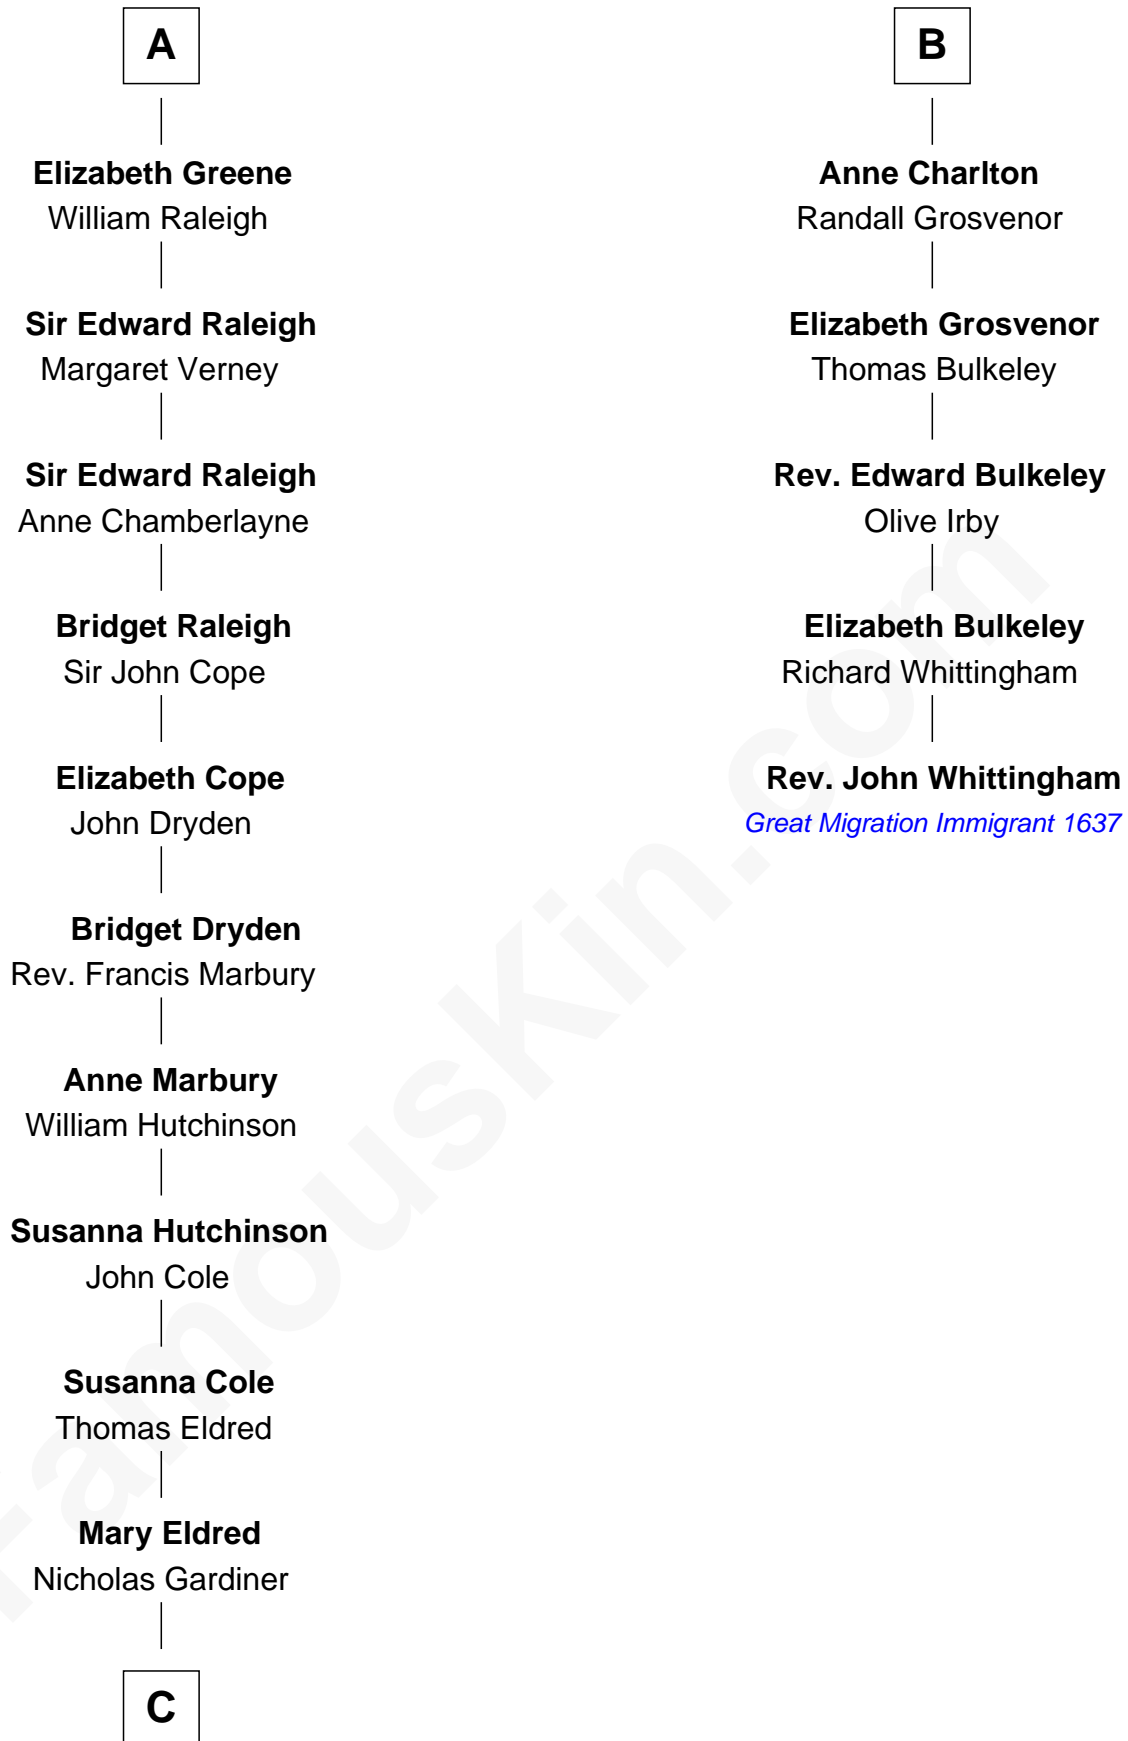

FamousKin.com

Relationship Chart of

Stephen A. Douglas

Participated in Lincoln-Douglas Debates

11th cousin 10 times removed of

Rev. John Whittingham

(c1616 - 1639) Great Migration Immigrant 1637

Sir Roger de Somery

Nichole d'Aubenev

Margaret de Somery

Ralph Basset

Ralph Basset

Hawise - - - - -

Margaret Basset

Edmund de Stafford

Ralph de Stafford

Maud de Somery

Sir Henry de Erdington

Sir Henry de Erdington

Joan de Wolvey

Sir Giles de Erdington

Elizabeth de Tolthorpe

Margaret de Erdington

Sir Roger Corbet

Sir Robert Corbet

Margaret - - - - -

Mary Corbet

Robert Charlton

Richard Charlton

Elizabeth Mainwaring

B

FamousKin.com