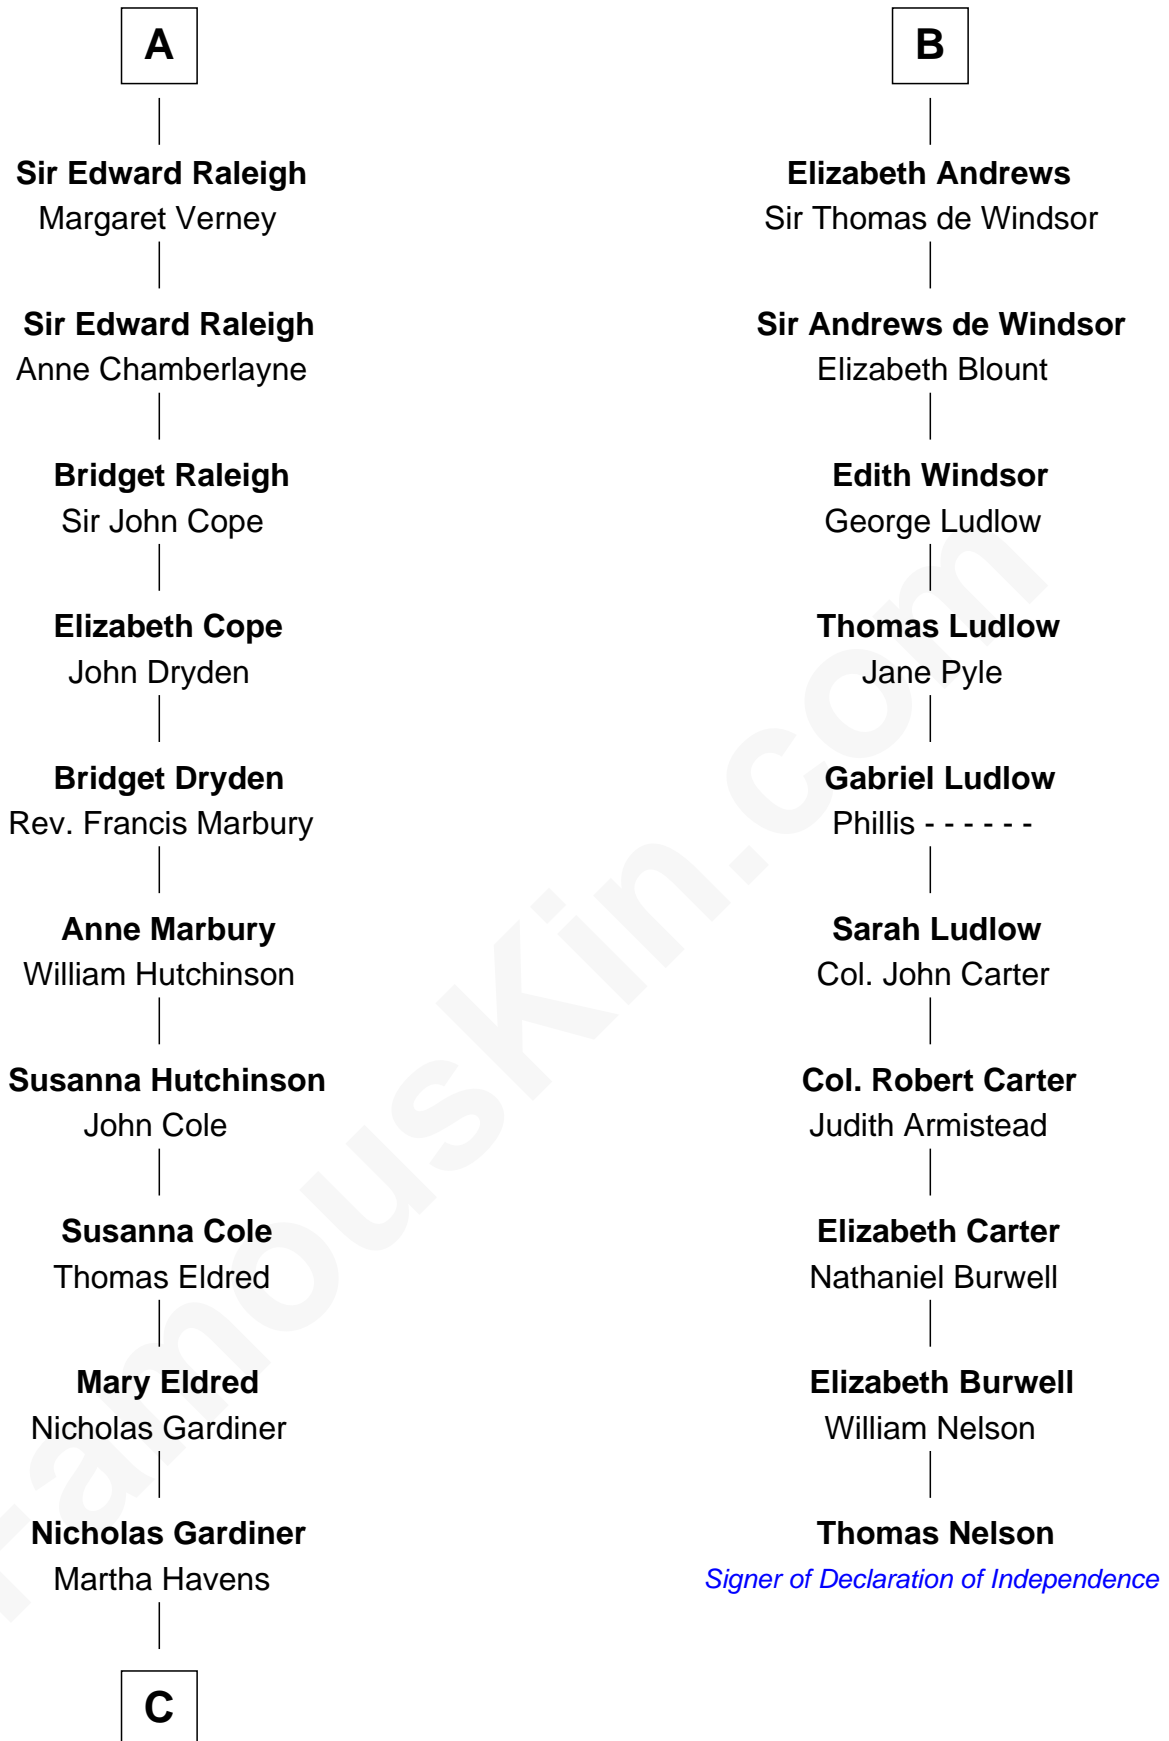

FamousKin.com

Relationship Chart of

Stephen A. Douglas

Participated in Lincoln-Douglas Debates

16th cousin 4 times removed of

Thomas Nelson

Signer of the Declaration of Independence

Sir Hugh le Despencer

Aveline Basset

Sir Hugh le Despencer

Isabella de Beauchamp

Hugh le Despencer

Eleanor de Clare

Sir Edward le Despencer

Anne de Ferrers

Edward Despencer

Elizabeth Burghersh

Margaret Despencer

Robert de Ferrers

Phillippa Ferrers

Sir Thomas Greene

Elizabeth Greene

William Raleigh

A

Sir Hugh Luttrell

Catherine de Beaumont

Elizabeth Luttrell

John Stratton

Elizabeth Stratton

John Andrews

B

FamousKin.com