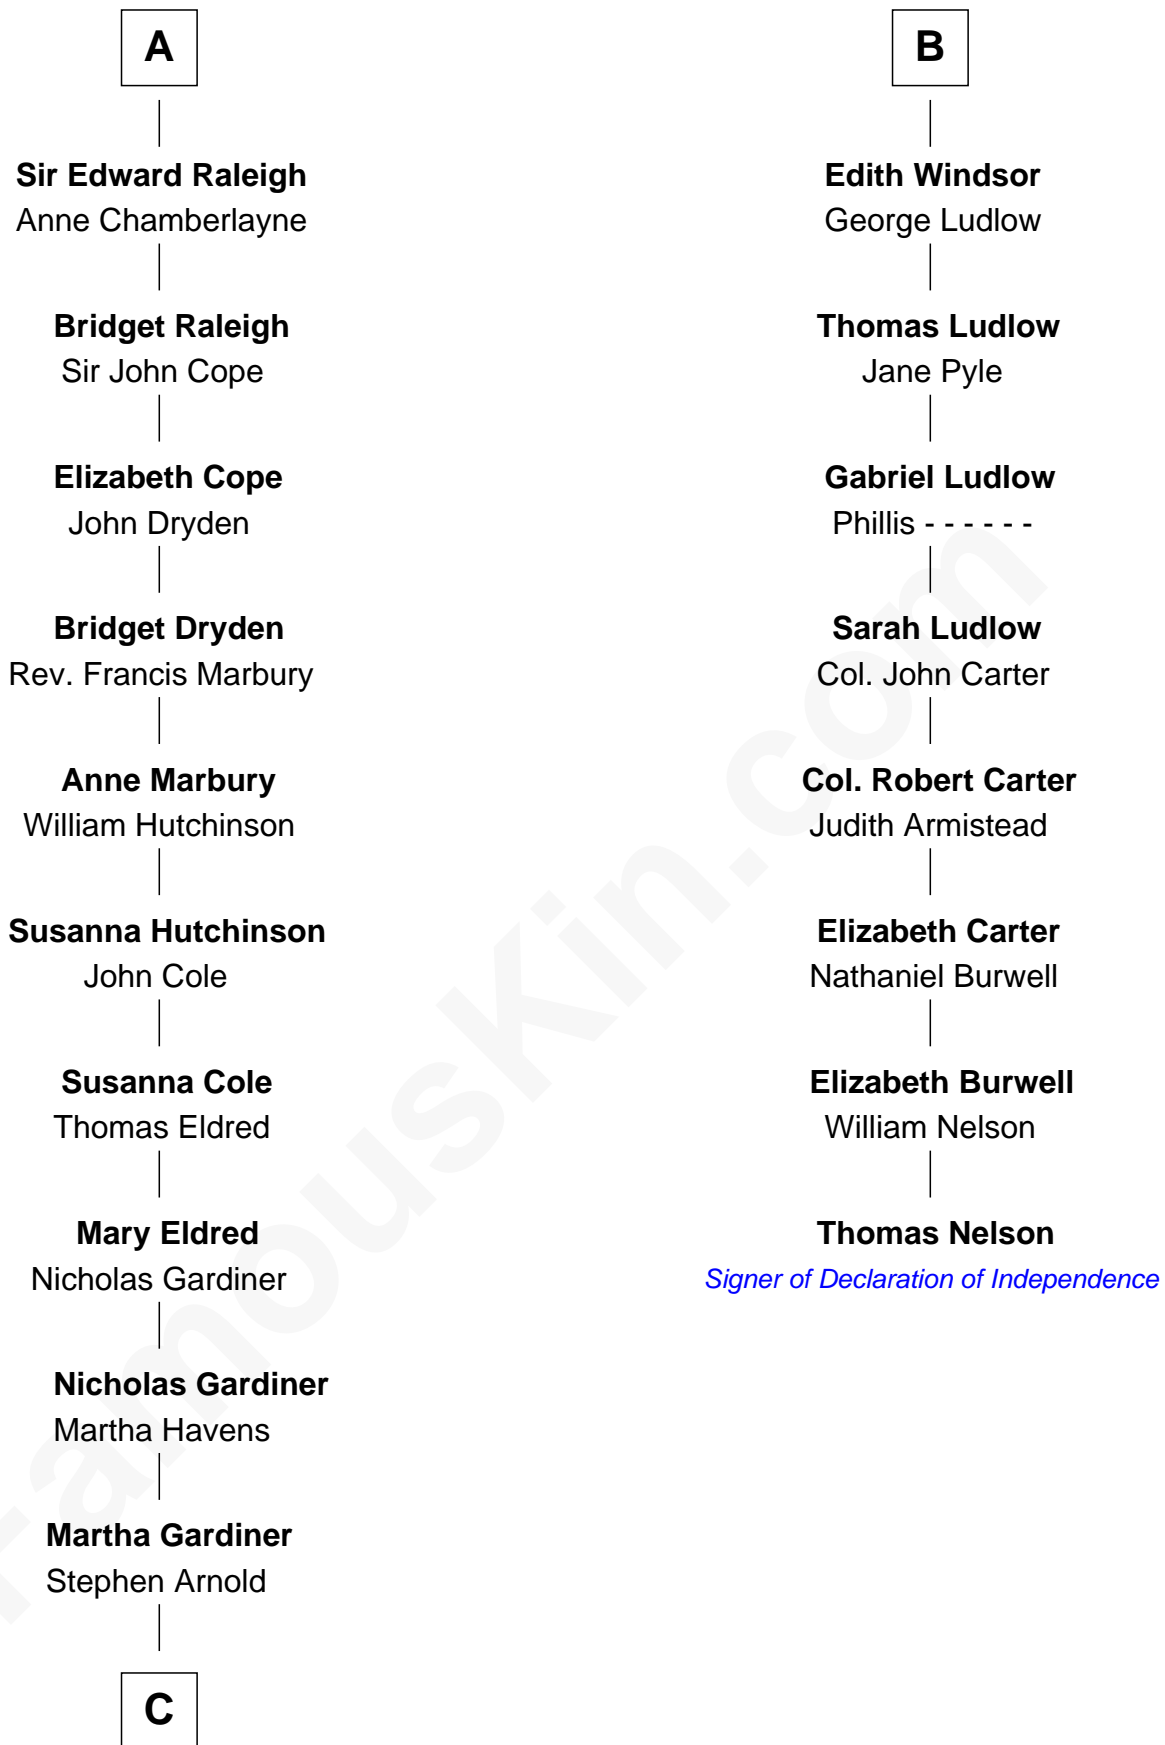

FamousKin.com

Relationship Chart of

Stephen A. Douglas

Participated in Lincoln-Douglas Debates

14th cousin 5 times removed of

Thomas Nelson

Signer of the Declaration of Independence

Humphrey de Bohun
Elizabeth Plantagenet

Eleanor de Bohun
Sir James le Boteler

Pernel le Boteler
Sir Gilbert Talbot

Sir Richard Talbot
Ankaret le Strange

Mary Talbot
Sir Thomas Greene

Sir Thomas Greene
Phillippa Ferrers

Elizabeth Greene
William Raleigh

Sir Edward Raleigh
Margaret Verney

A

Margaret de Bohun
Sir Hugh de Courtnay

Elizabeth de Courtnay
Sir Andrew Luttrell

Sir Hugh Luttrell
Catherine de Beaumont

Elizabeth Luttrell
John Stratton

Elizabeth Stratton
John Andrews

Elizabeth Andrews
Sir Thomas de Windsor

Sir Andrews de Windsor
Elizabeth Blount

B

C

—
Martha Arnold
Benajah Douglass

—
Dr. Stephen Arnold Douglass
Sarah Fiske

—
Stephen A. Douglas
The Lincoln-Douglas Debates