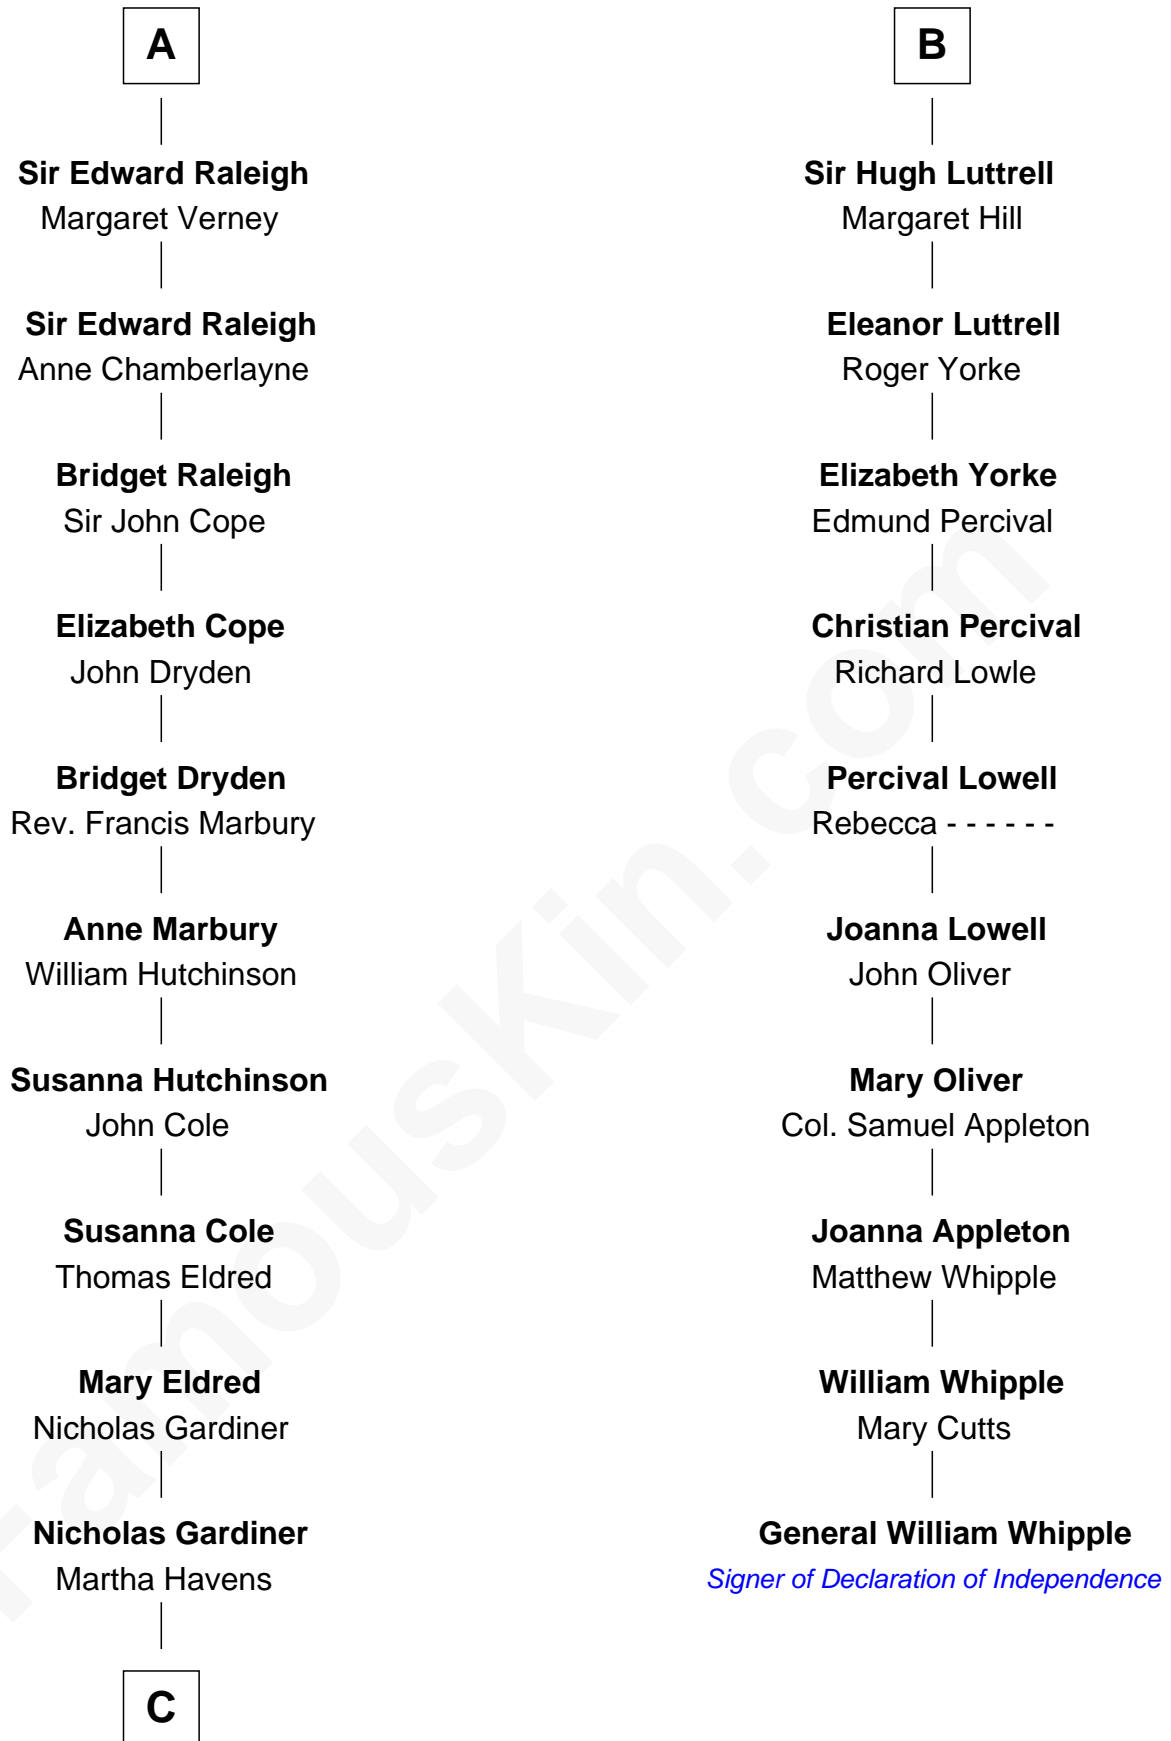

FamousKin.com

Relationship Chart of

Stephen A. Douglas

Participated in Lincoln-Douglas Debates

16th cousin 4 times removed of

General William Whipple

Signer of the Declaration of Independence

Sir Hugh le Despencer

Aveline Basset

Sir Hugh le Despencer

Isabella de Beauchamp

Hugh le Despencer

Eleanor de Clare

Sir Edward le Despencer

Anne de Ferrers

Edward Despencer

Elizabeth Burghersh

Margaret Despencer

Robert de Ferrers

Phillippa Ferrers

Sir Thomas Greene

Elizabeth Greene

William Raleigh

A

Sir Hugh Luttrell

Catherine de Beaumont

Sir John Luttrell

Margaret Touchet

Sir James Luttrell

Elizabeth Courtenay

B

FamousKin.com