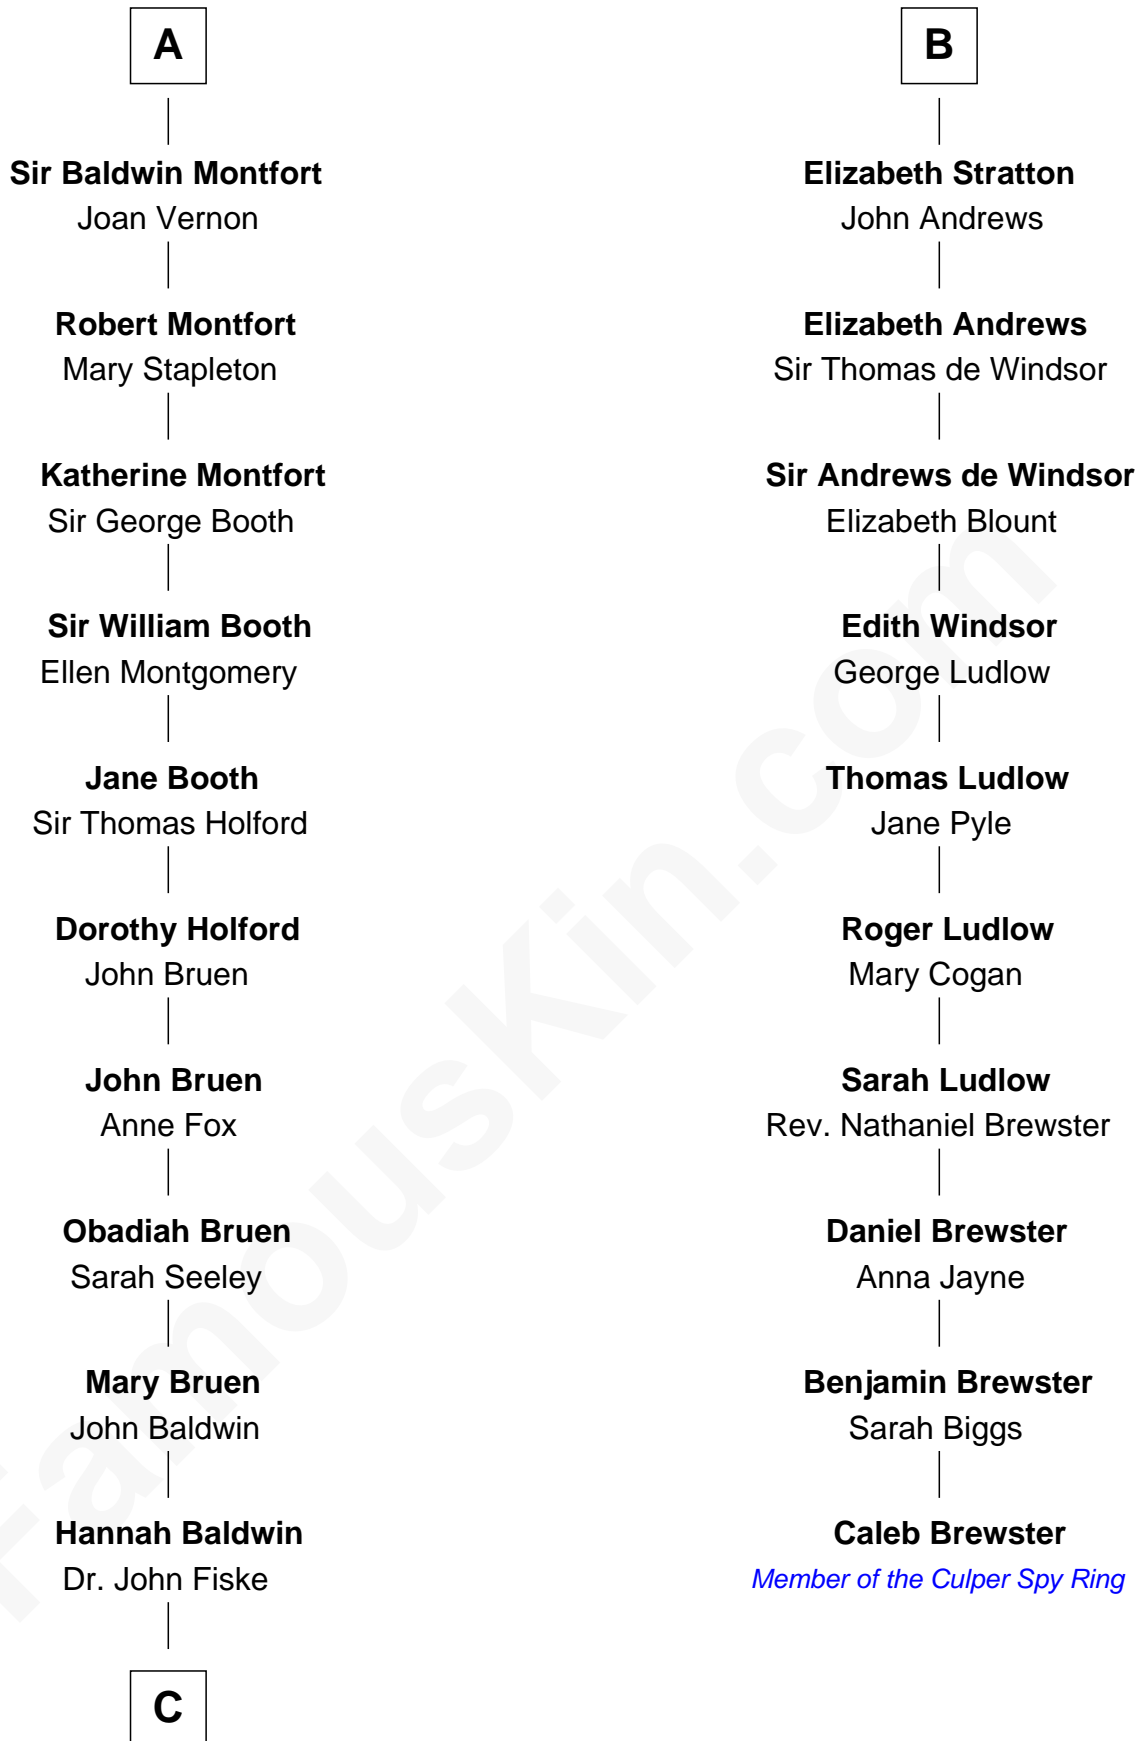

## Relationship Chart of

### Stephen A. Douglas

*Participated in Lincoln-Douglas Debates*

**16th cousin 5 times removed of**

**Caleb Brewster**

*Member of the Culper Spy Ring during the American Revolution*

**Sir Humphrey de Bohun**

Maud of Eu

*Member of the Culper Spy Ring*

FamousKin.com