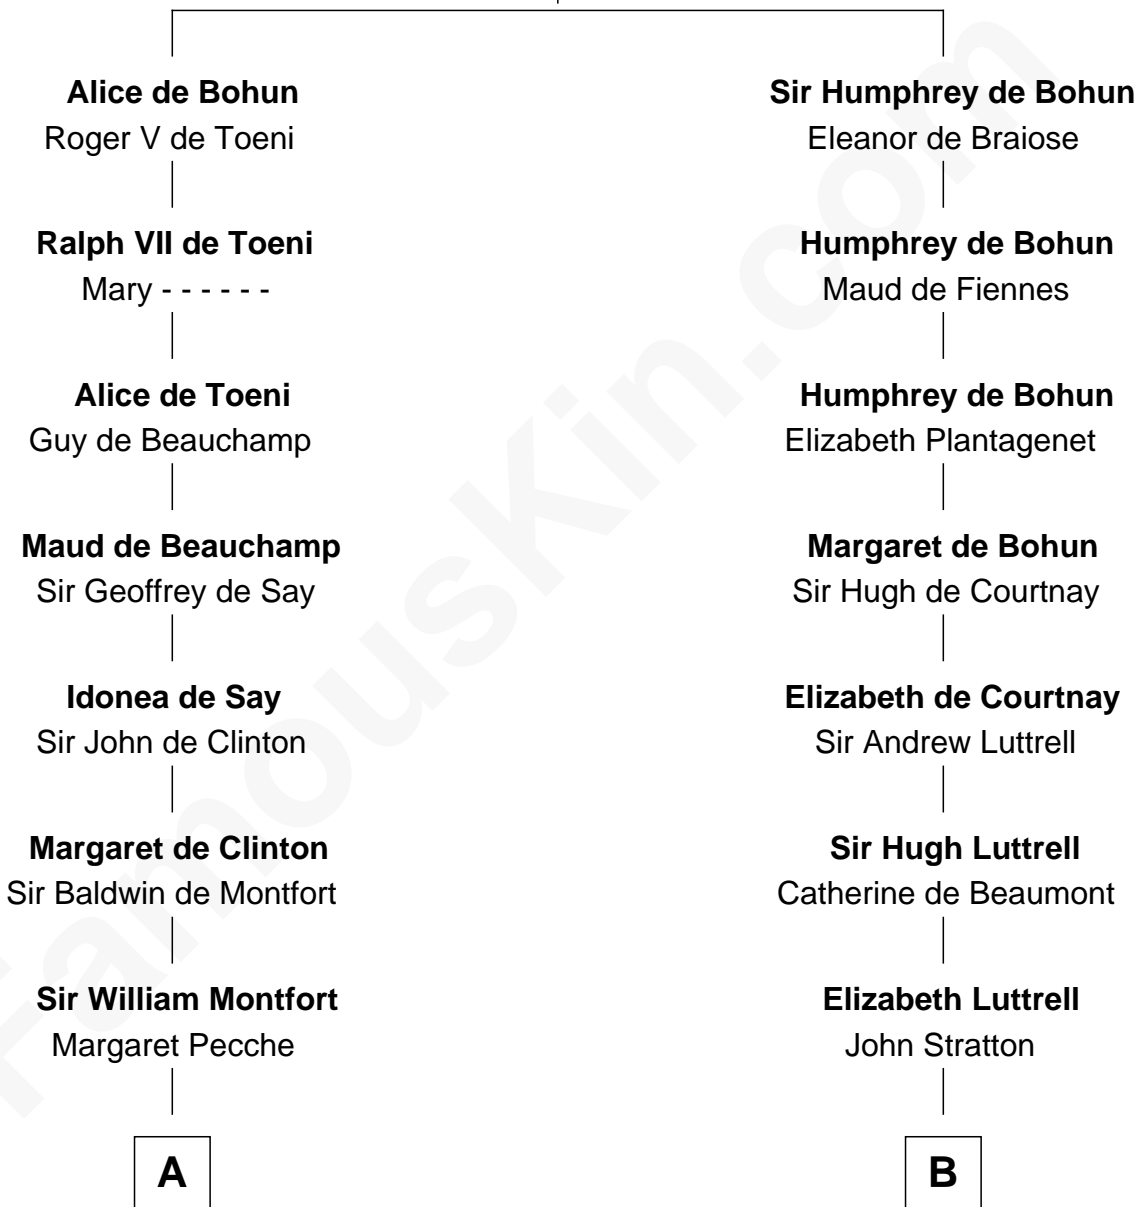

## Relationship Chart of

### Stephen A. Douglas

*Participated in Lincoln-Douglas Debates*

**16th cousin 5 times removed of**

**Caleb Brewster**

*Member of the Culper Spy Ring during the American Revolution*

**Sir Humphrey de Bohun**

Maud of Eu

*Member of the Culper Spy Ring*

FamousKin.com