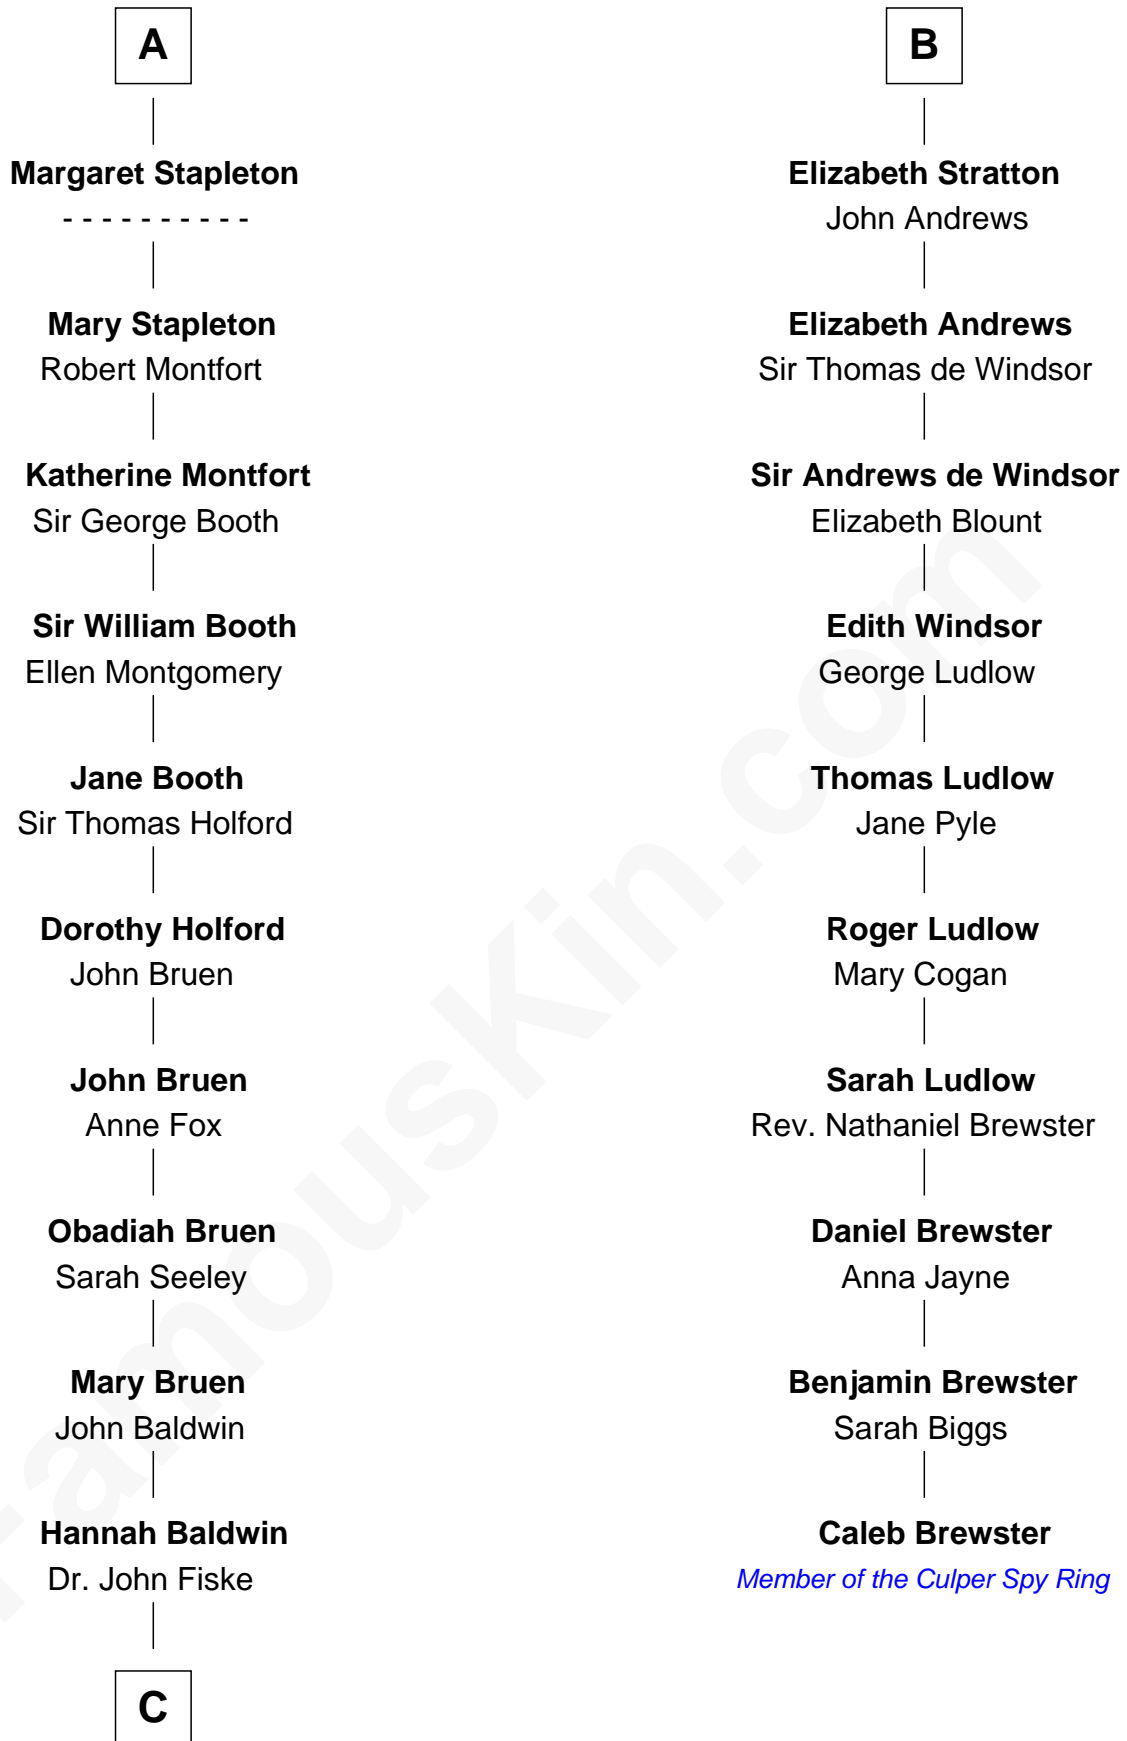

FamousKin.com Relationship Chart of Stephen A. Douglas

Participated in Lincoln-Douglas Debates

16th cousin 5 times removed of

Caleb Brewster

Member of the Culper Spy Ring during the American Revolution

FamousKin.com