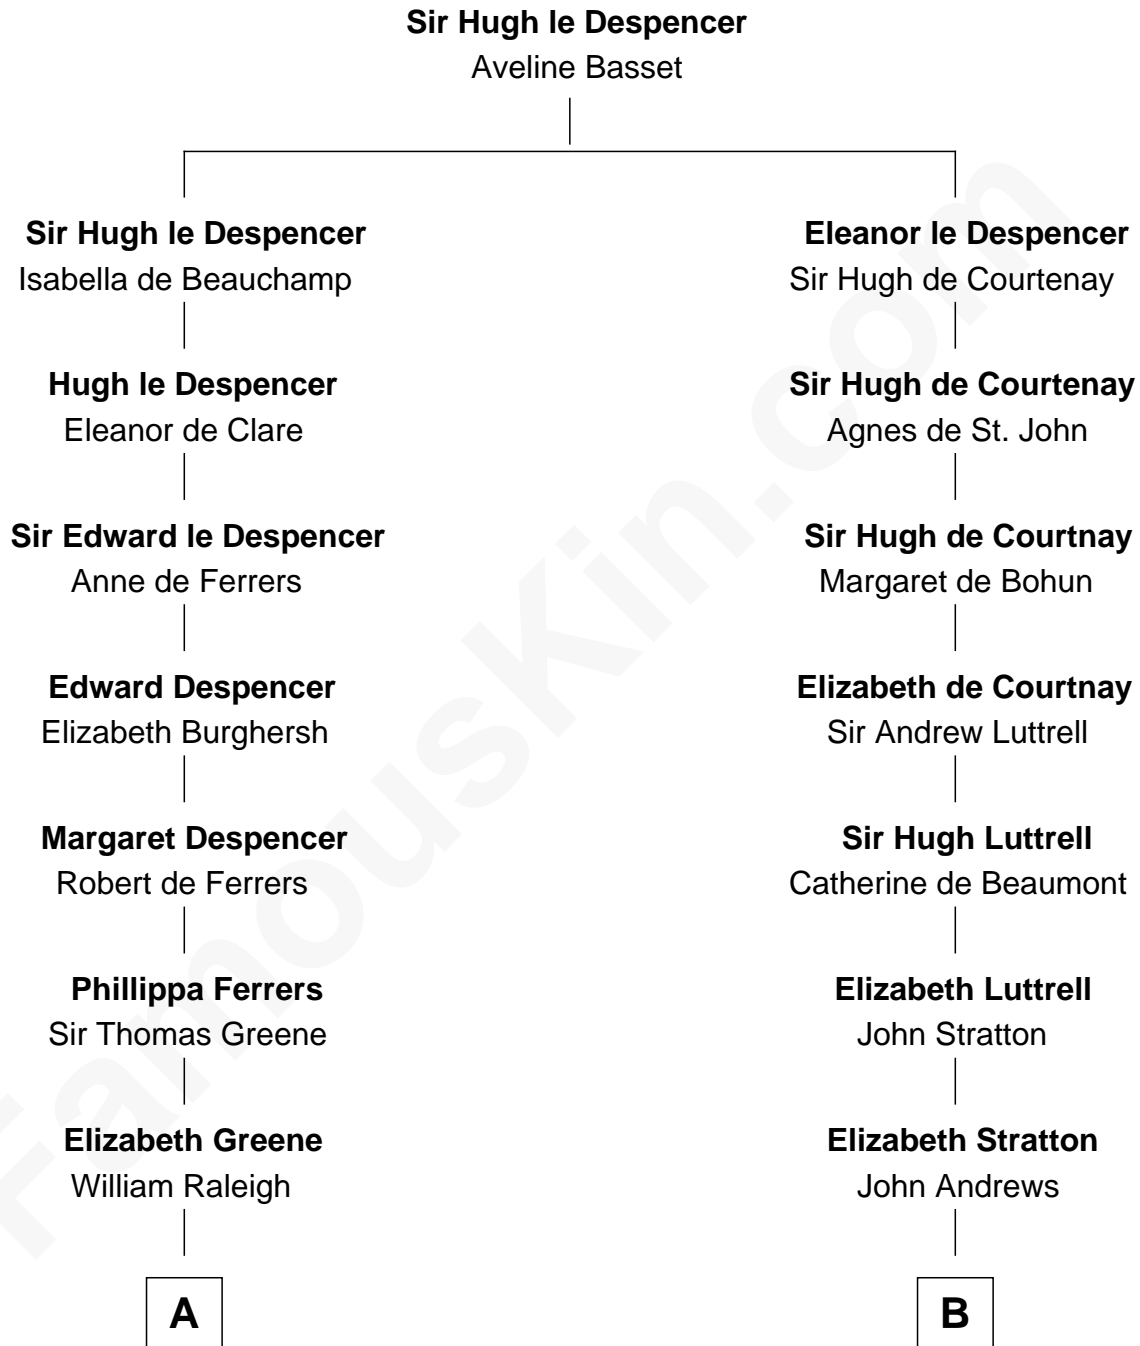

## Relationship Chart of

### Stephen A. Douglas

*Participated in Lincoln-Douglas Debates*

15th cousin 5 times removed of

**Caleb Brewster**

*Member of the Culper Spy Ring during the American Revolution*

FamousKin.com