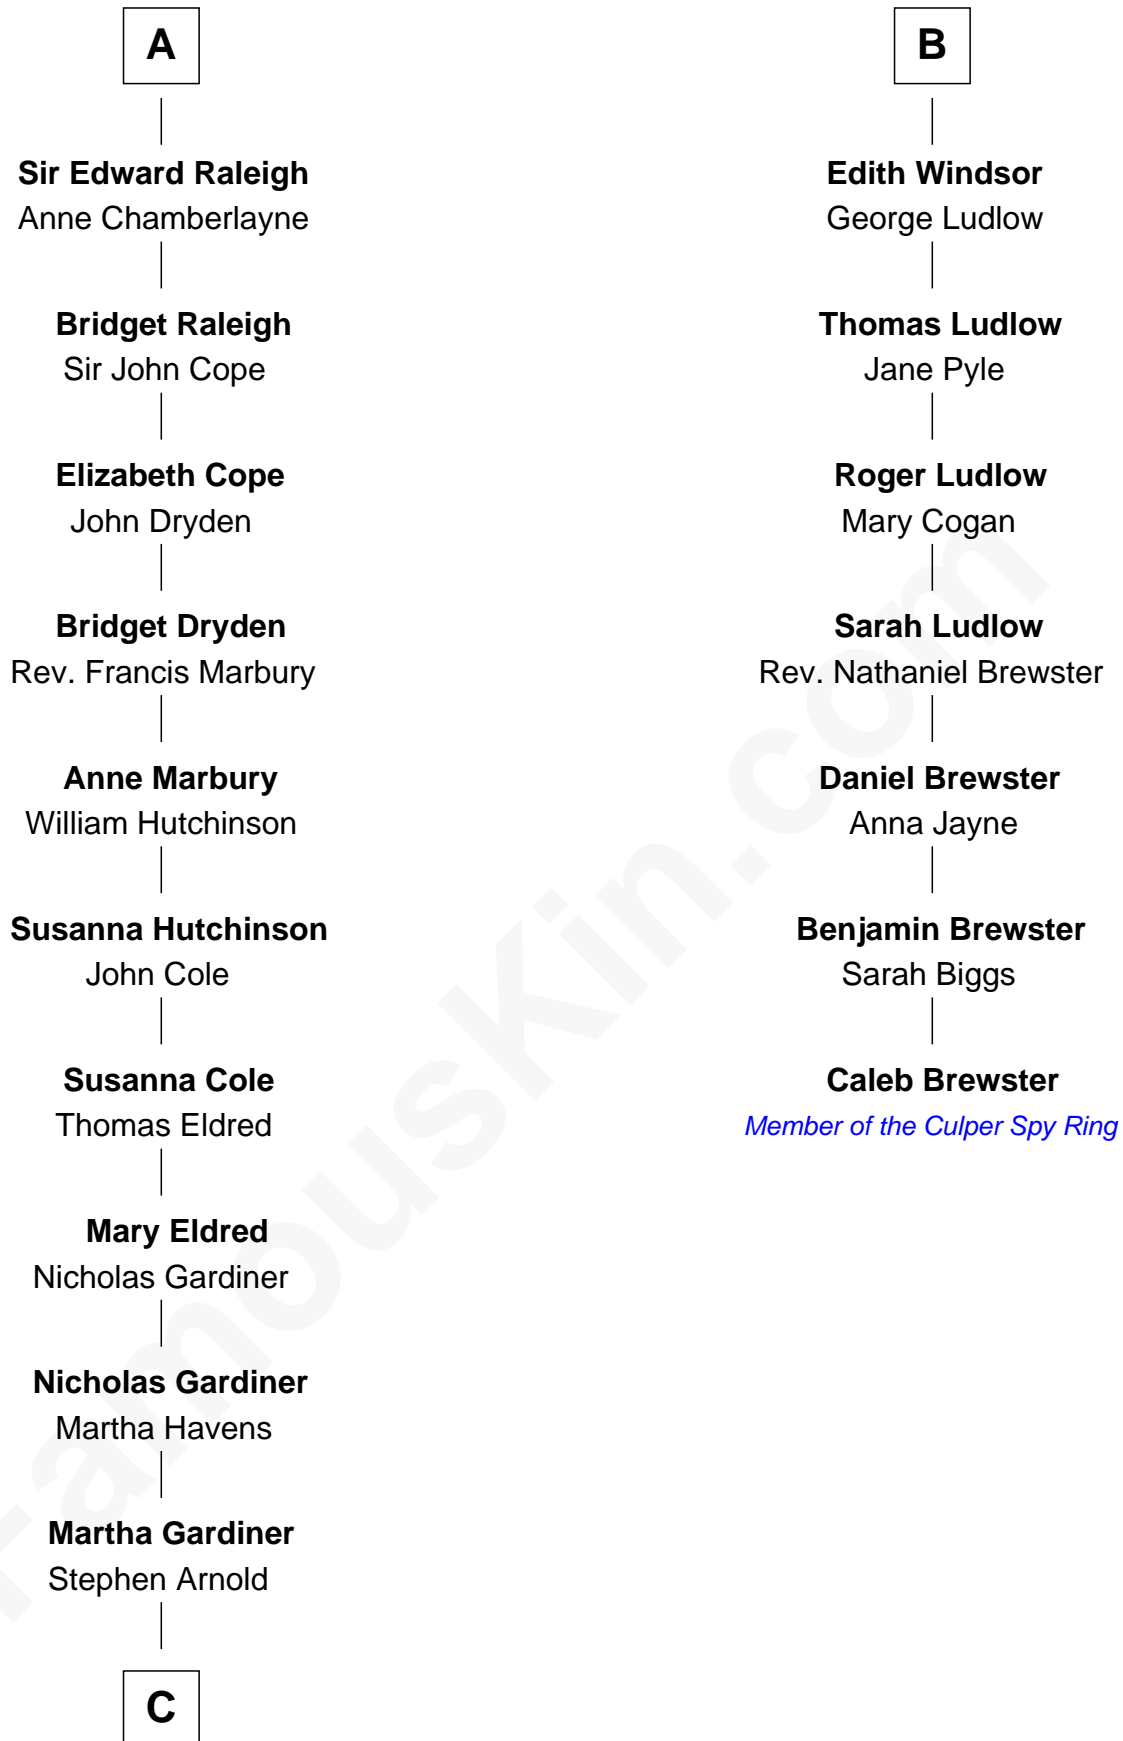

## Relationship Chart of

### Stephen A. Douglas

*Participated in Lincoln-Douglas Debates*

13th cousin 6 times removed of

**Caleb Brewster**

*Member of the Culper Spy Ring during the American Revolution*

**C**

**Martha Arnold**  
Benajah Douglass