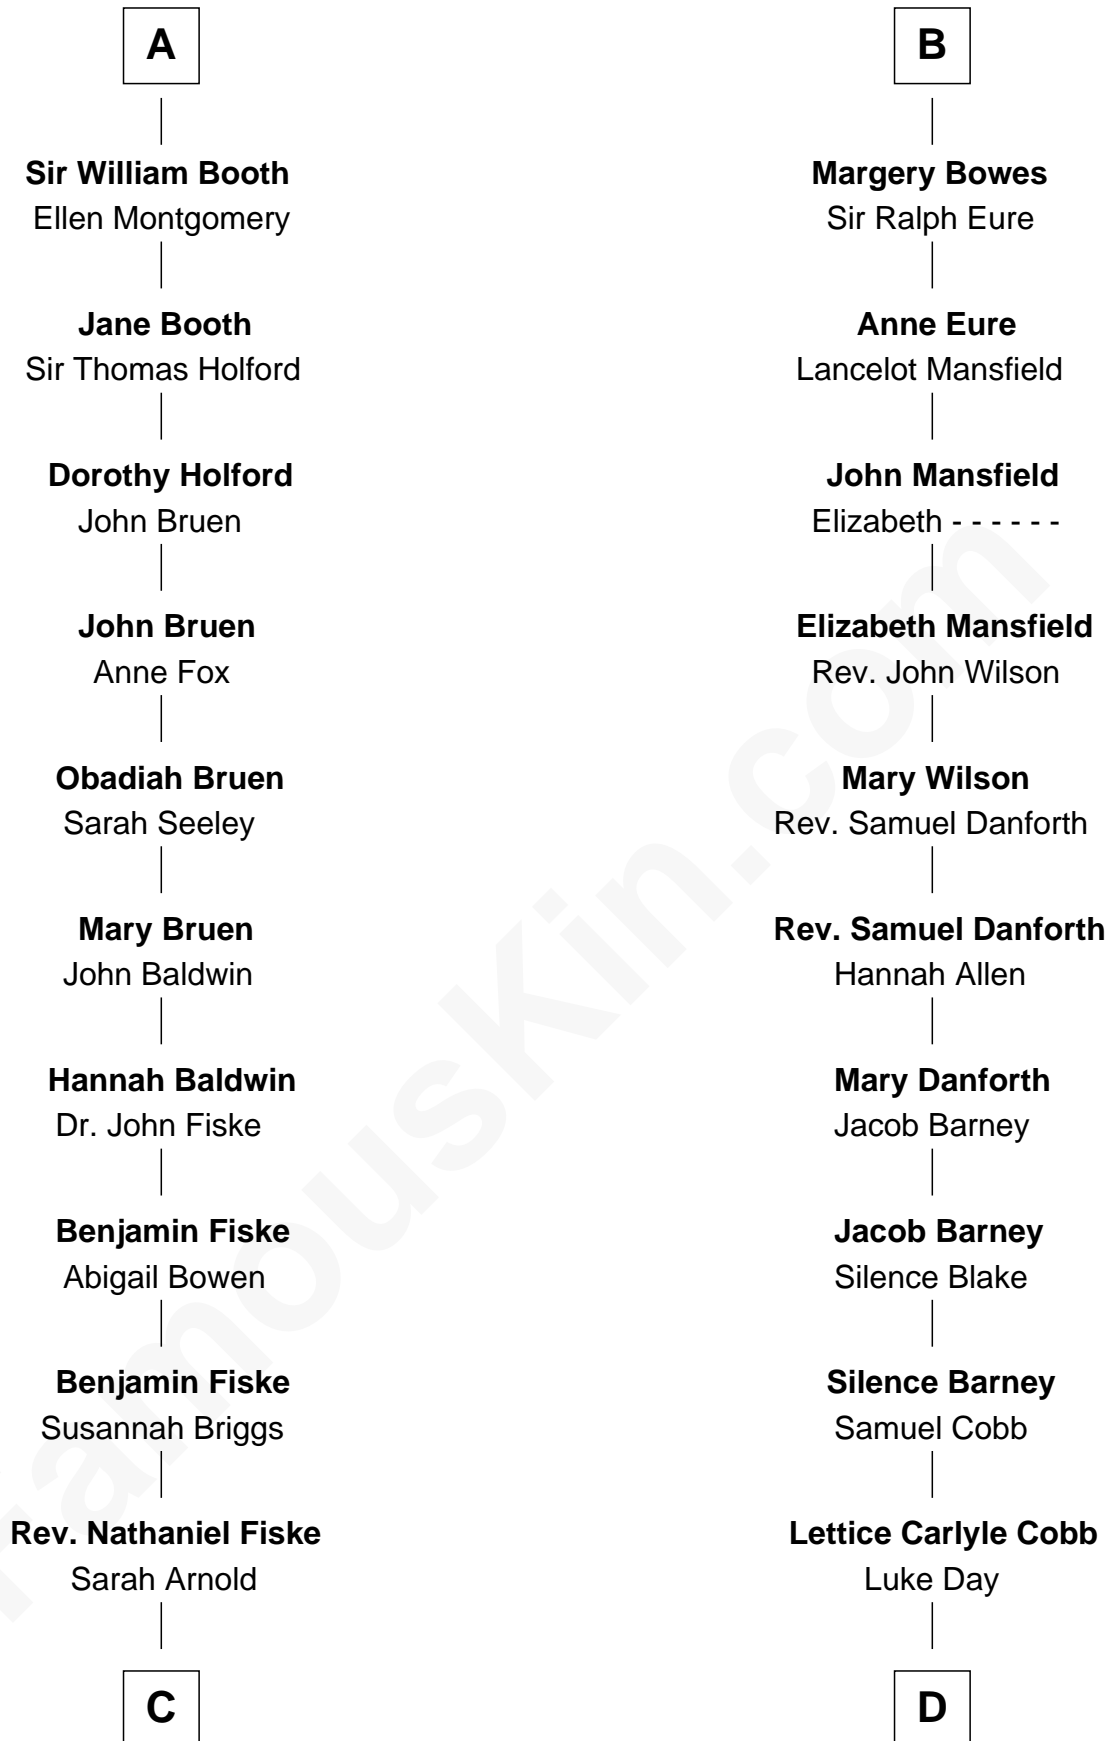

## Relationship Chart of

### Stephen A. Douglas

*Participated in Lincoln-Douglas Debates*

**18th cousin 2 times removed of**

### Sandra Day O'Connor

*First Female U.S. Supreme Court Justice*

**Guy de Beauchamp**

Alice de Toeni

**C**

**Sarah Fiske**  
Dr. Stephen Arnold Douglass

**Stephen A. Douglas**  
*The Lincoln-Douglas Debates*

**D**

**Hollis Day**  
Eliza L. Flanders

**Henry Clay Day**  
Alice Edith Hilton

**Henry R. Day**  
Ada Mae Wilkey

**Sandra Day O'Connor**  
*U.S. Supreme Court Justice*

FamousKin.com