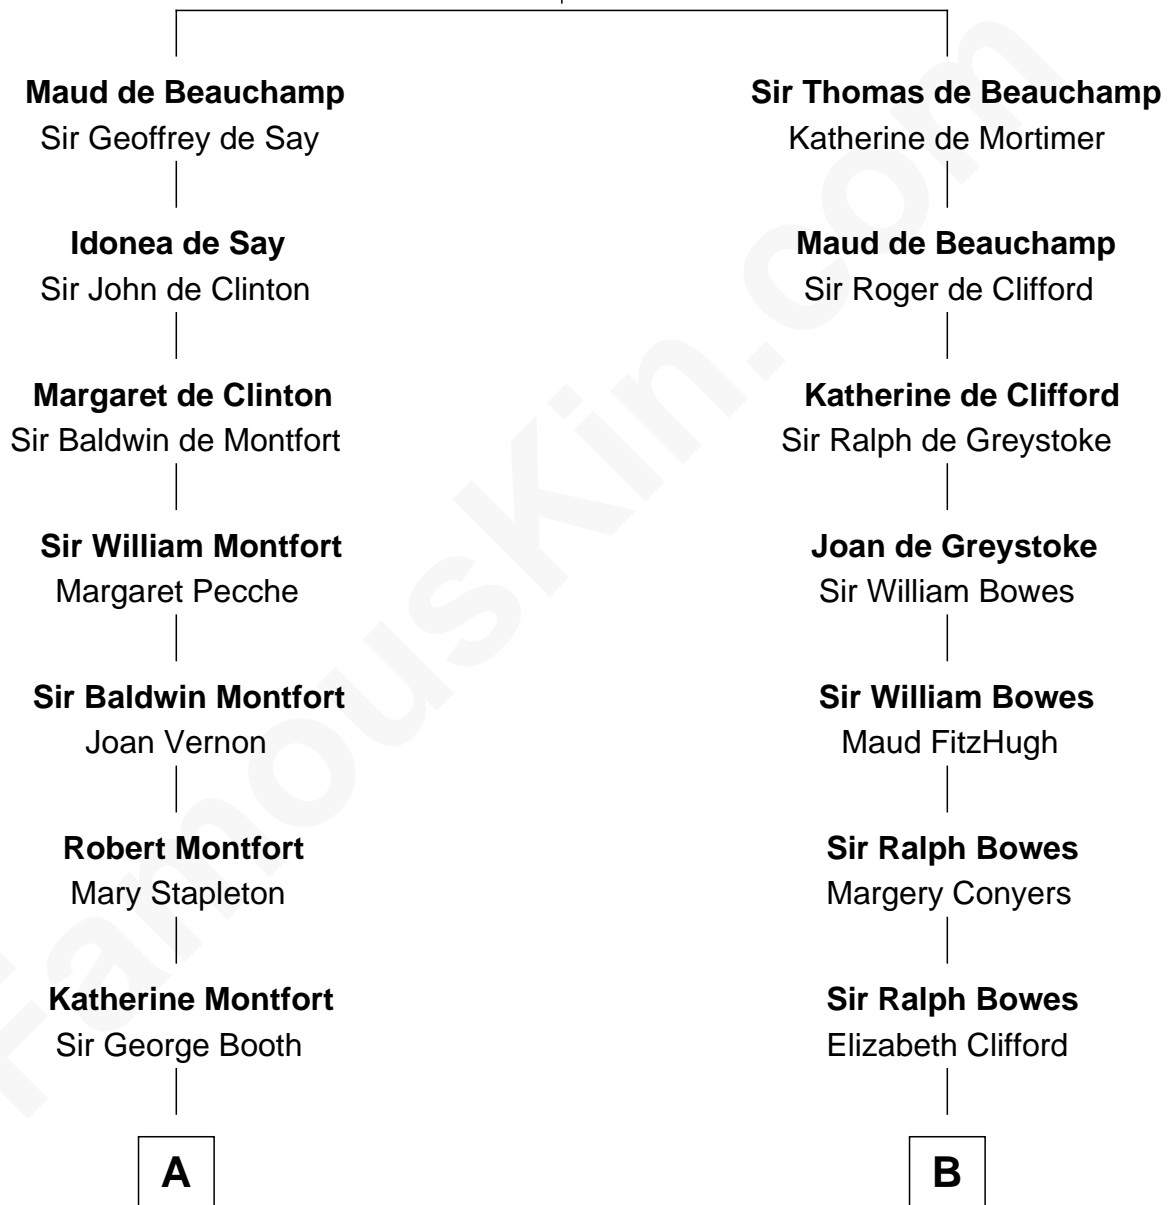

## Relationship Chart of

### Stephen A. Douglas

*Participated in Lincoln-Douglas Debates*

**18th cousin 2 times removed of**

### Sandra Day O'Connor

*First Female U.S. Supreme Court Justice*

**Guy de Beauchamp**

Alice de Toeni

**C**

**Sarah Fiske**  
Dr. Stephen Arnold Douglass

**Stephen A. Douglas**  
*The Lincoln-Douglas Debates*