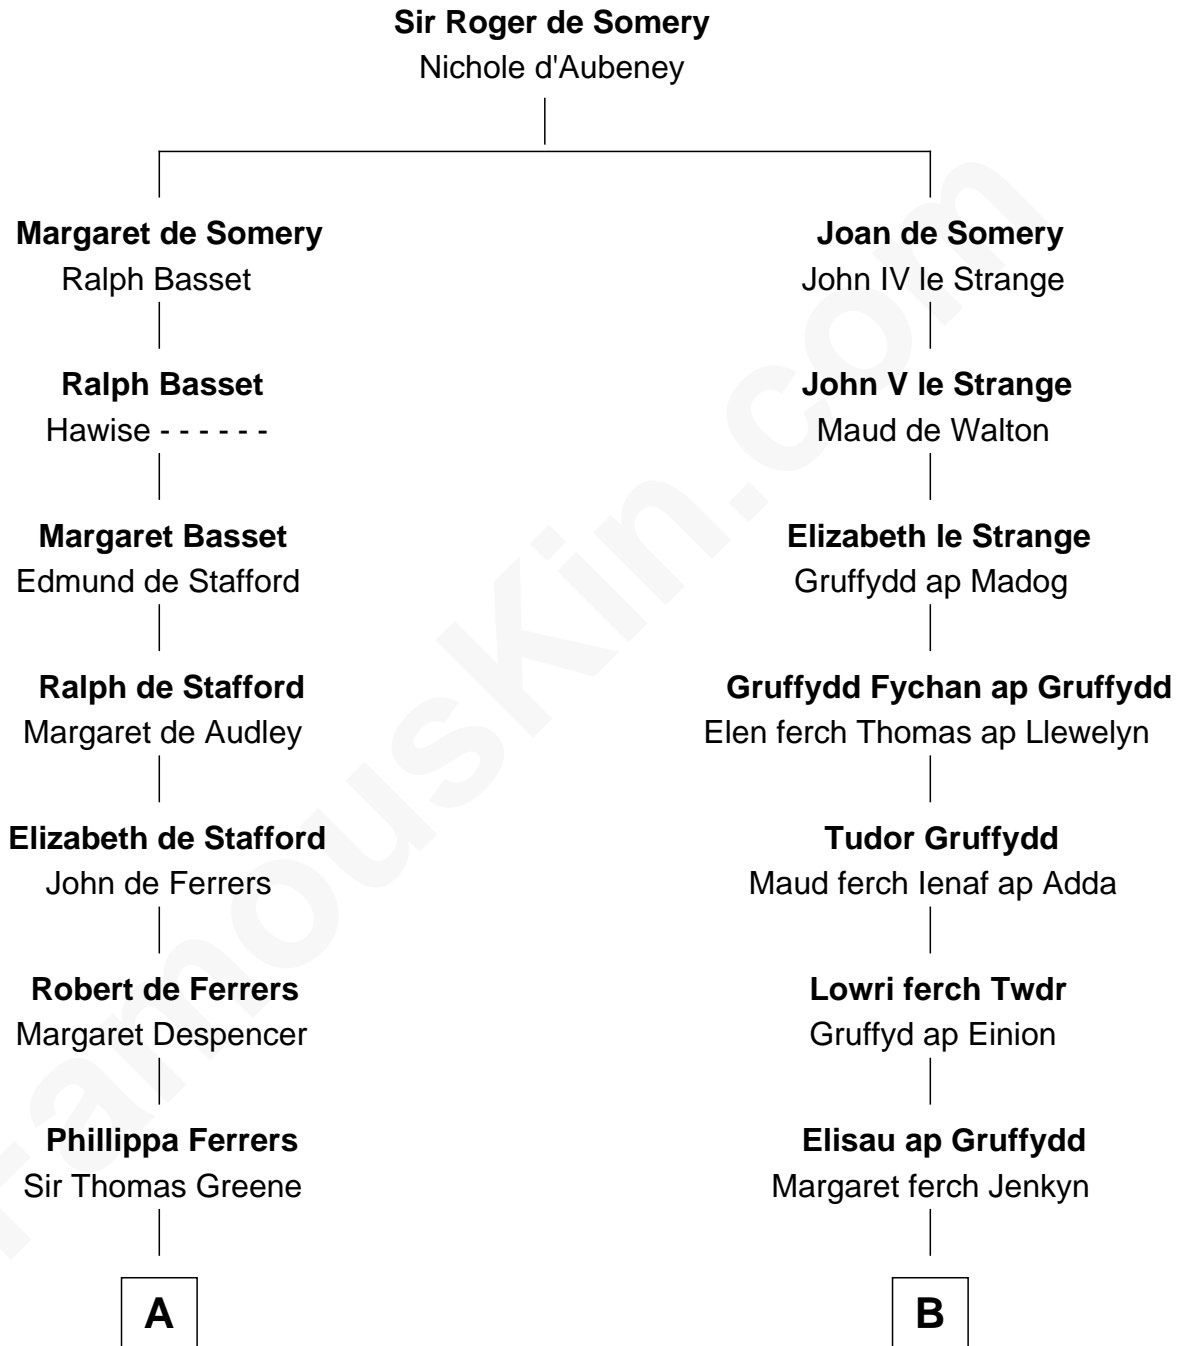

FamousKin.com

Relationship Chart of

Stephen A. Douglas

Participated in Lincoln-Douglas Debates

12th cousin 9 times removed of

Elihu Yale

Benefactor and Namesake of Yale College

C

Nicholas Gardiner

Martha Havens

Martha Gardiner

Stephen Arnold

Martha Arnold

Benajah Douglass

Dr. Stephen Arnold Douglass

Sarah Fiske