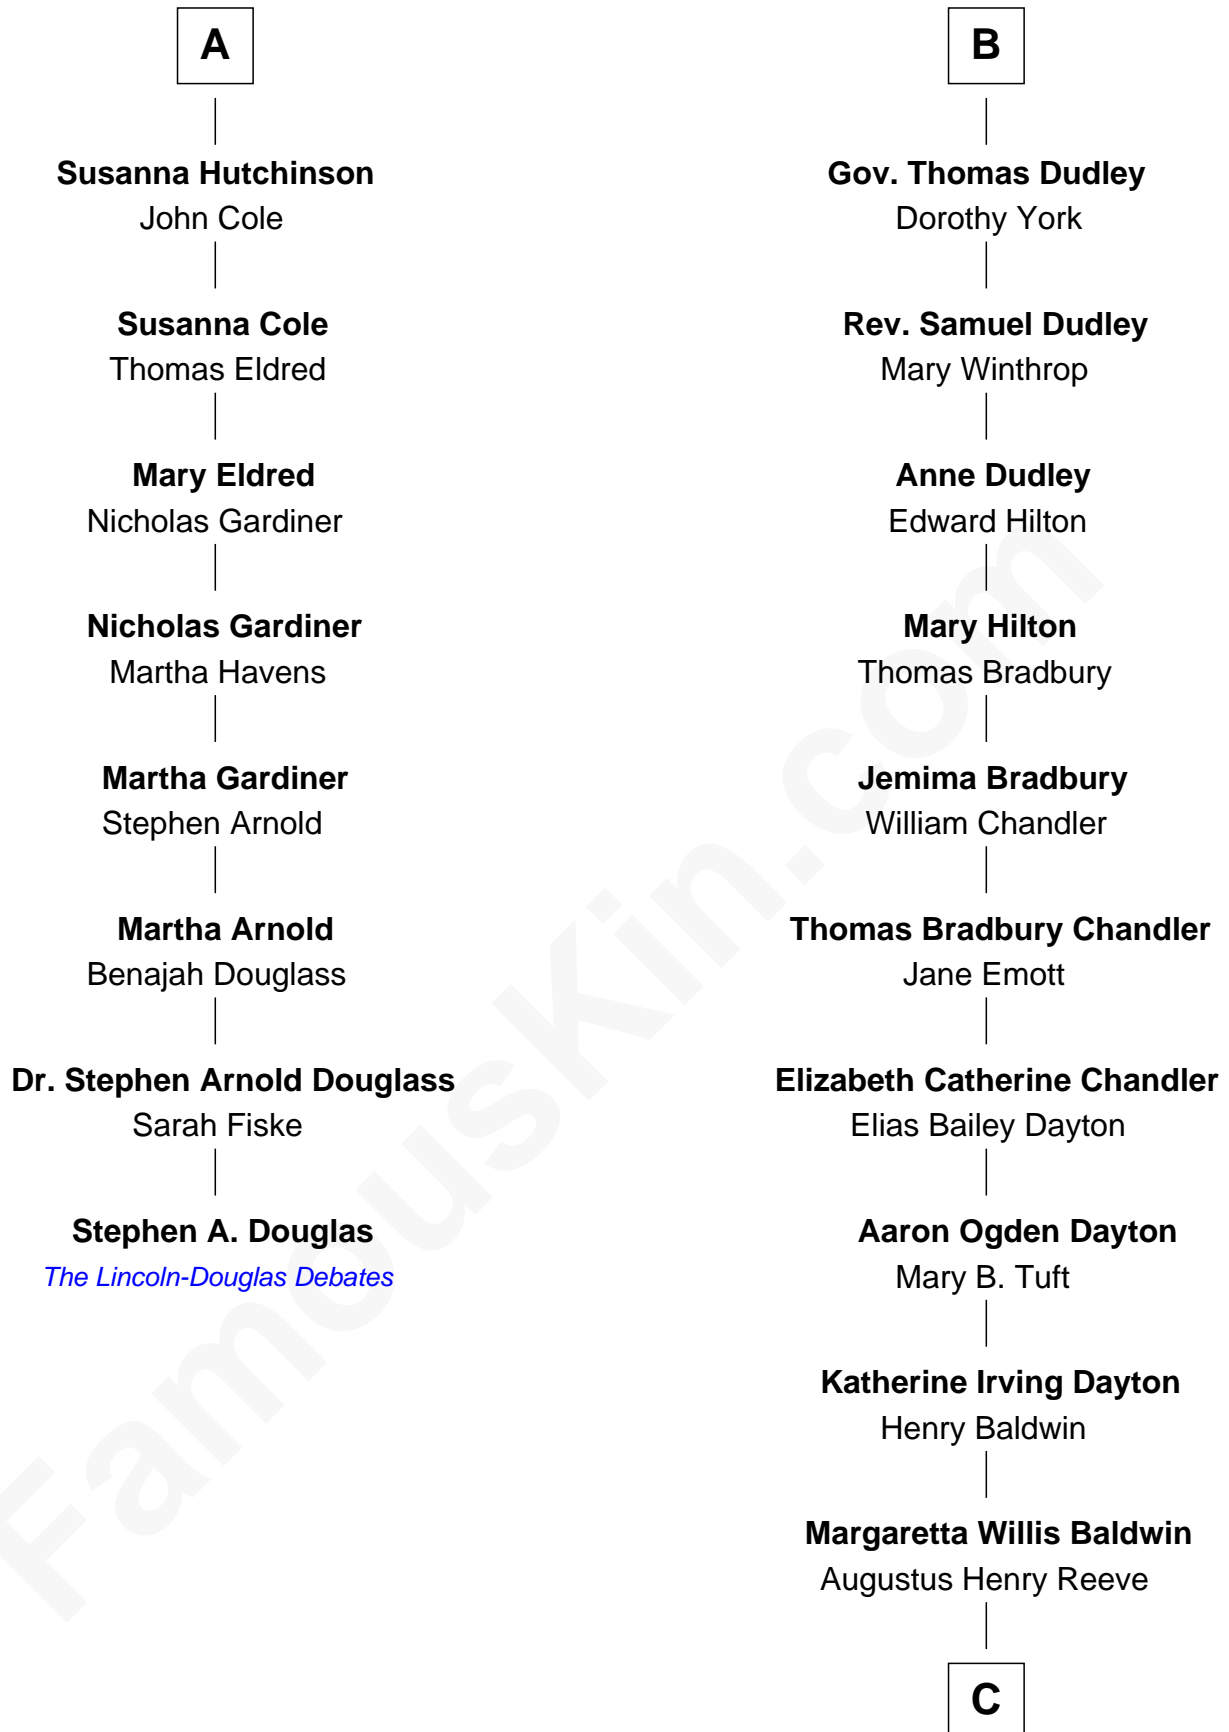

FamousKin.com

Relationship Chart of

Stephen A. Douglas

Participated in Lincoln-Douglas Debates

14th cousin 5 times removed of

Christopher Reeve
Movie Actor

C

Richard Henry Reeve

Anne Conrad D'Olier

Franklin D'Olier Reeve

Barbara Pitney Lamb

Christopher Reeve

Movie Actor