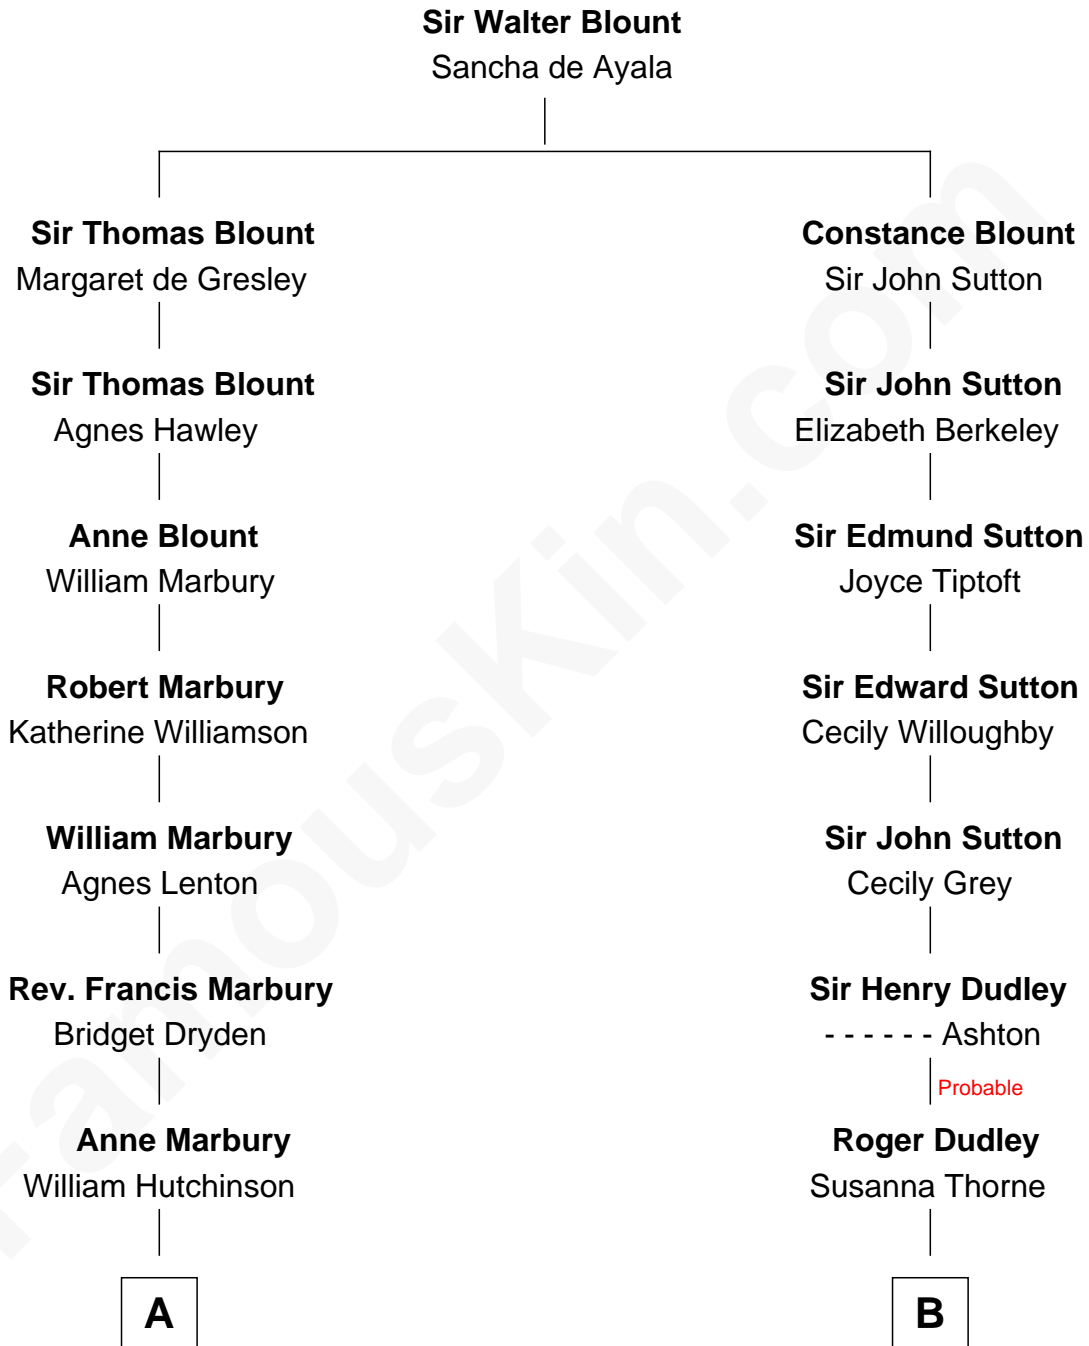

FamousKin.com

Relationship Chart of

Stephen A. Douglas

Participated in Lincoln-Douglas Debates

14th cousin 5 times removed of

Christopher Reeve
Movie Actor

C

Richard Henry Reeve