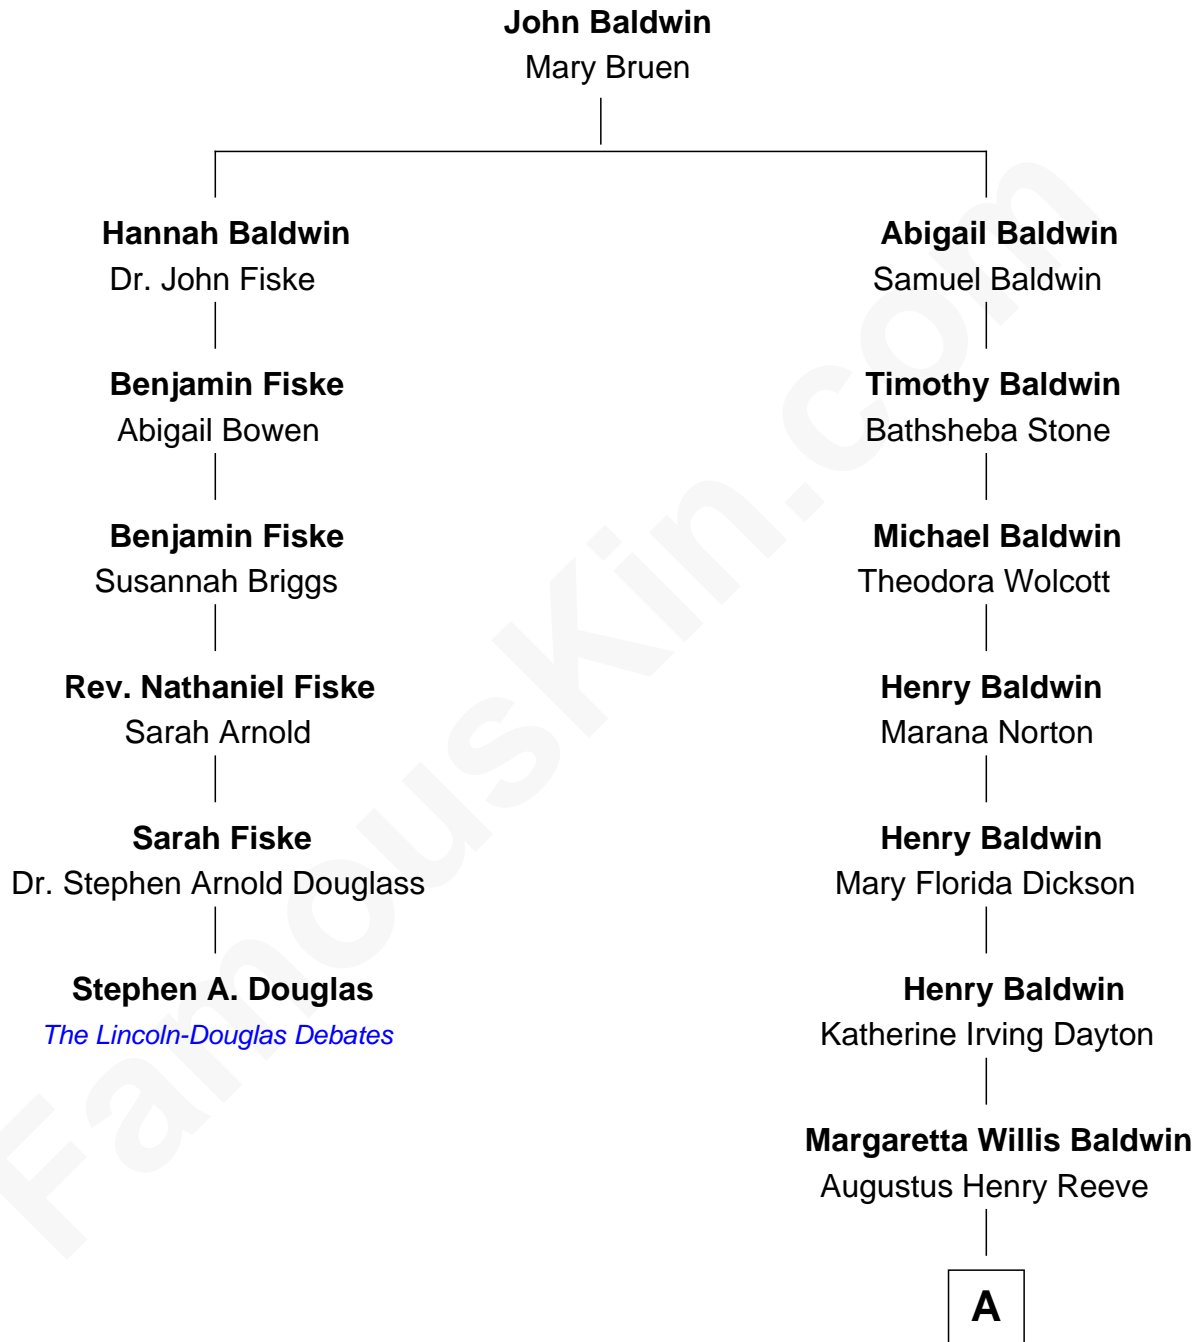

FamousKin.com

Relationship Chart of

Stephen A. Douglas

Participated in Lincoln-Douglas Debates

5th cousin 4 times removed of

Christopher Reeve

Movie Actor

A

Richard Henry Reeve

Anne Conrad D'Olier

Franklin D'Olier Reeve

Barbara Pitney Lamb

Christopher Reeve

Movie Actor

FamousKin.com