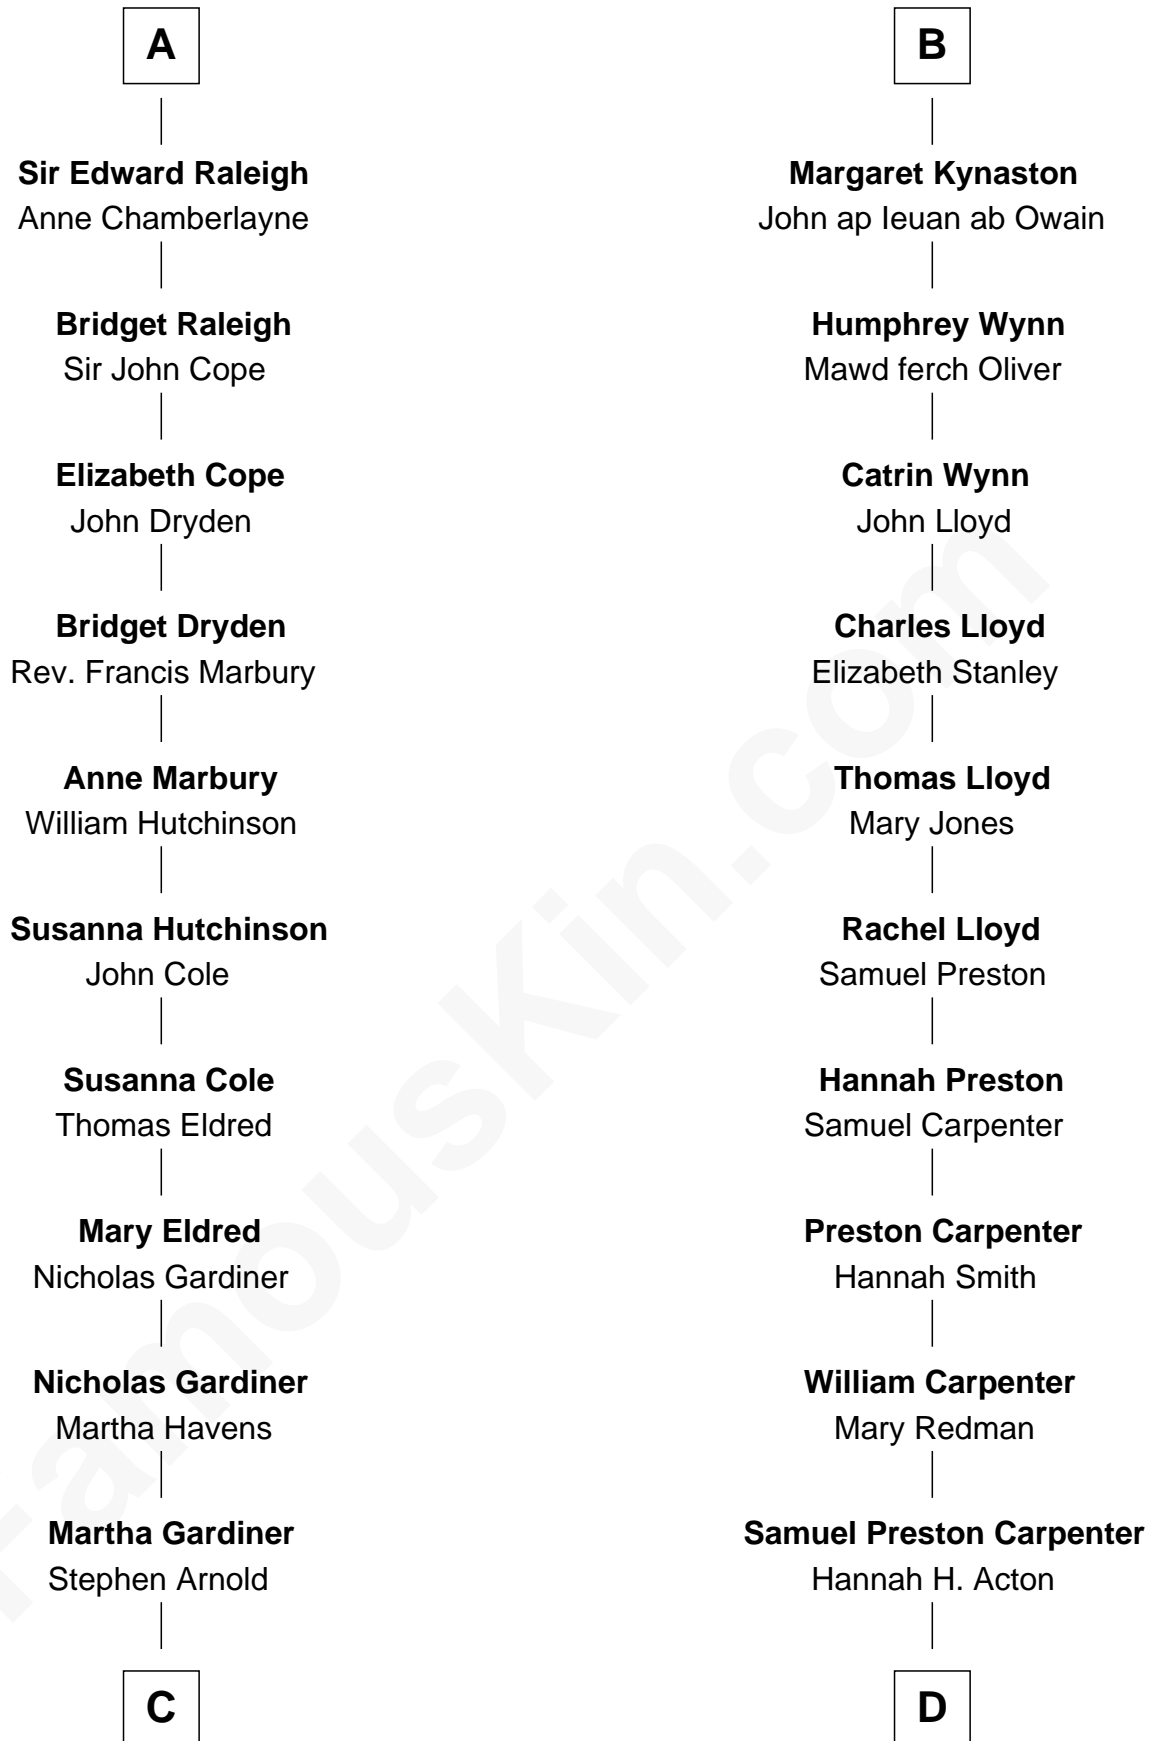

FamousKin.com

Relationship Chart of

Stephen A. Douglas

Participated in Lincoln-Douglas Debates

19th cousin 2 times removed of

Christopher Reeve
Movie Actor

Humphrey de Bohun
Elizabeth Plantagenet

Eleanor de Bohun
Sir James le Boteler

Pernel le Boteler
Sir Gilbert Talbot

Sir Richard Talbot
Ankaret le Strange

Mary Talbot
Sir Thomas Greene

Sir Thomas Greene
Phillippa Ferrers

Elizabeth Greene
William Raleigh

Sir Edward Raleigh
Margaret Verney

A

Sir William de Bohun
Elizabeth de Badlesmere

Humphrey de Bohun
Joan Fitzalan

Mary de Bohun
Henry IV, King of England

Humphrey Plantagenet

Antigone Plantagenet
Henry Grey

Elizabeth Grey
Sir Roger Kynaston

Humphrey Kynaston
Elsbeth ferch Maredudd

B

C

Martha Arnold
Benajah Douglass

Dr. Stephen Arnold Douglass
Sarah Fiske

Stephen A. Douglas
The Lincoln-Douglas Debates

D

Sarah Wyatt Carpenter
Richard Henry Reeve

Augustus Henry Reeve
Margaretta Willis Baldwin