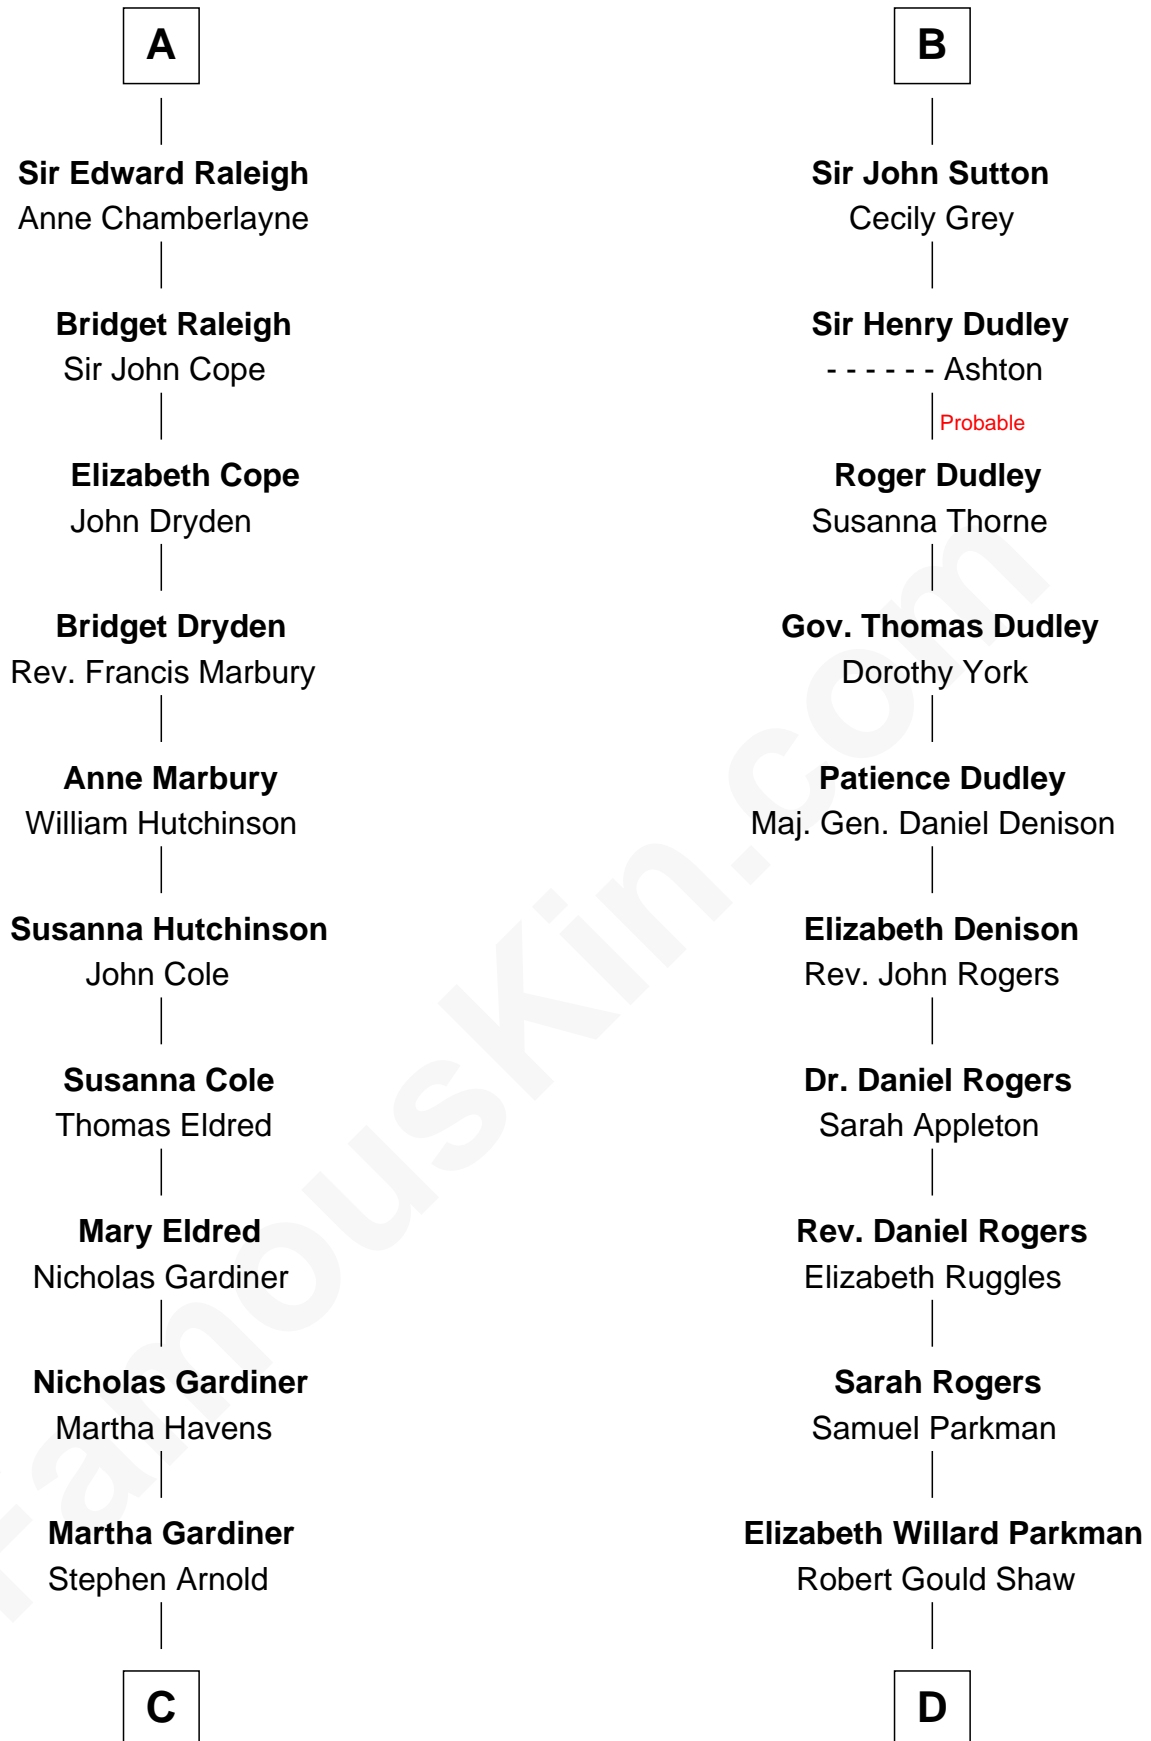

FamousKin.com

Relationship Chart of

Stephen A. Douglas

Participated in Lincoln-Douglas Debates

18th cousin 1 time removed of

Colonel Robert Gould Shaw

U.S. Civil War leader of film "Glory" fame

FamousKin.com