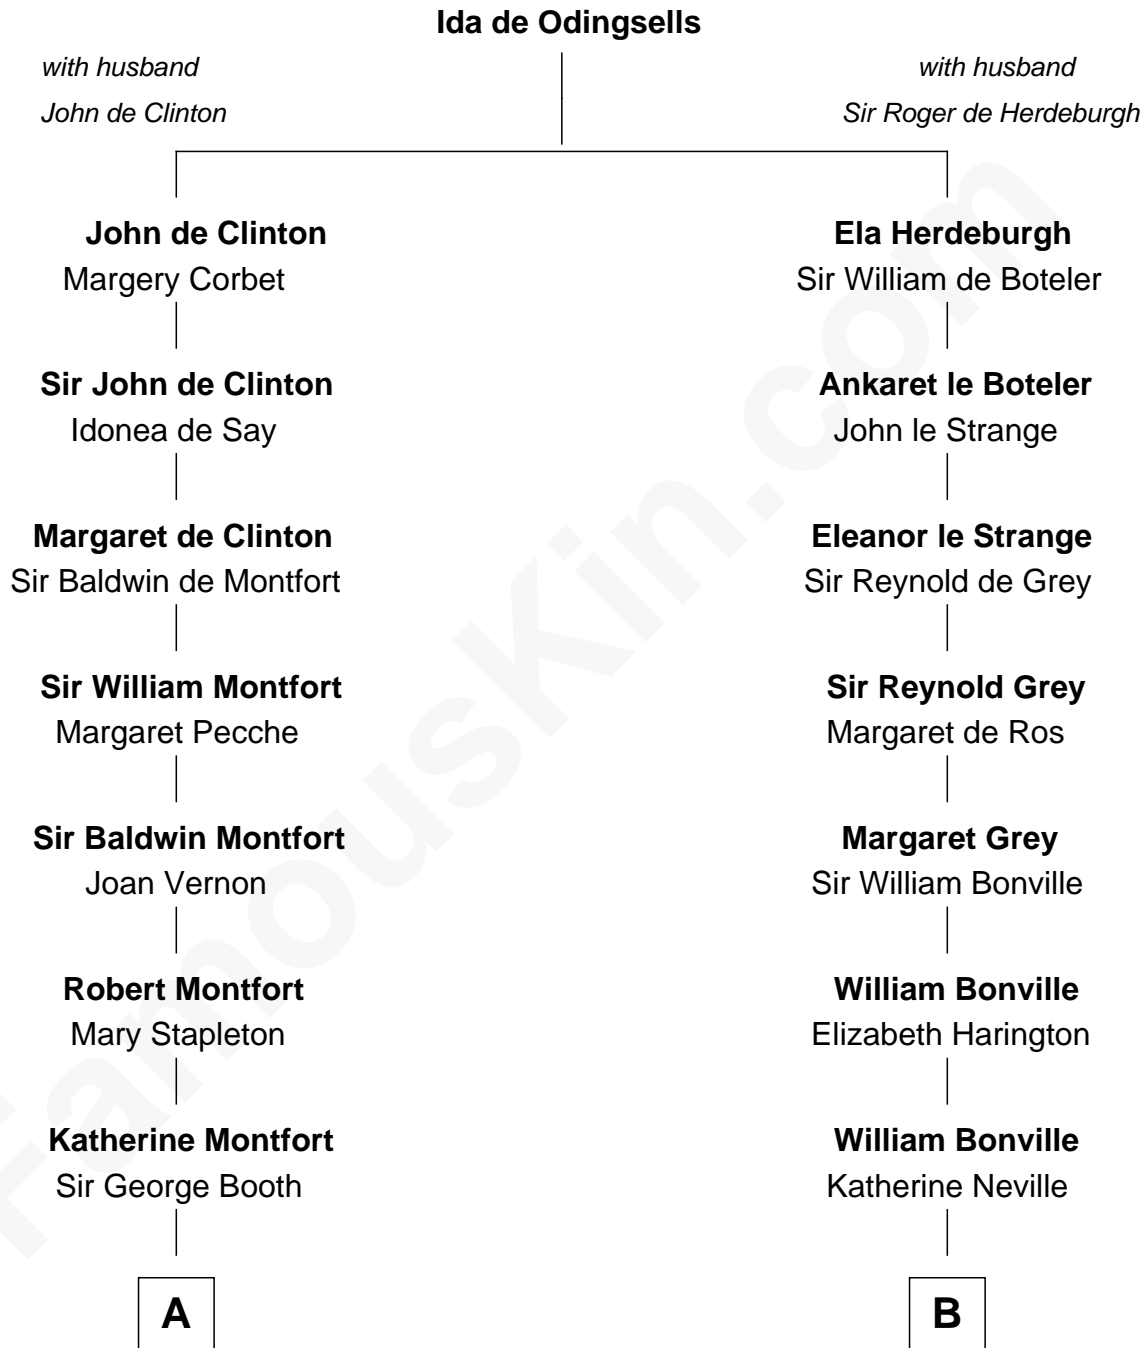

FamousKin.com

Relationship Chart of

Stephen A. Douglas

Participated in Lincoln-Douglas Debates

18th cousin 1 time removed of

Colonel Robert Gould Shaw

U.S. Civil War leader of film "Glory" fame

C

Sarah Fiske
Dr. Stephen Arnold Douglass

Stephen A. Douglas
The Lincoln-Douglas Debates

D

Elizabeth Willard Parkman
Robert Gould Shaw

Francis George Shaw
Sarah Blake Sturgis

Colonel Robert Gould Shaw
Main character in film "Glory"