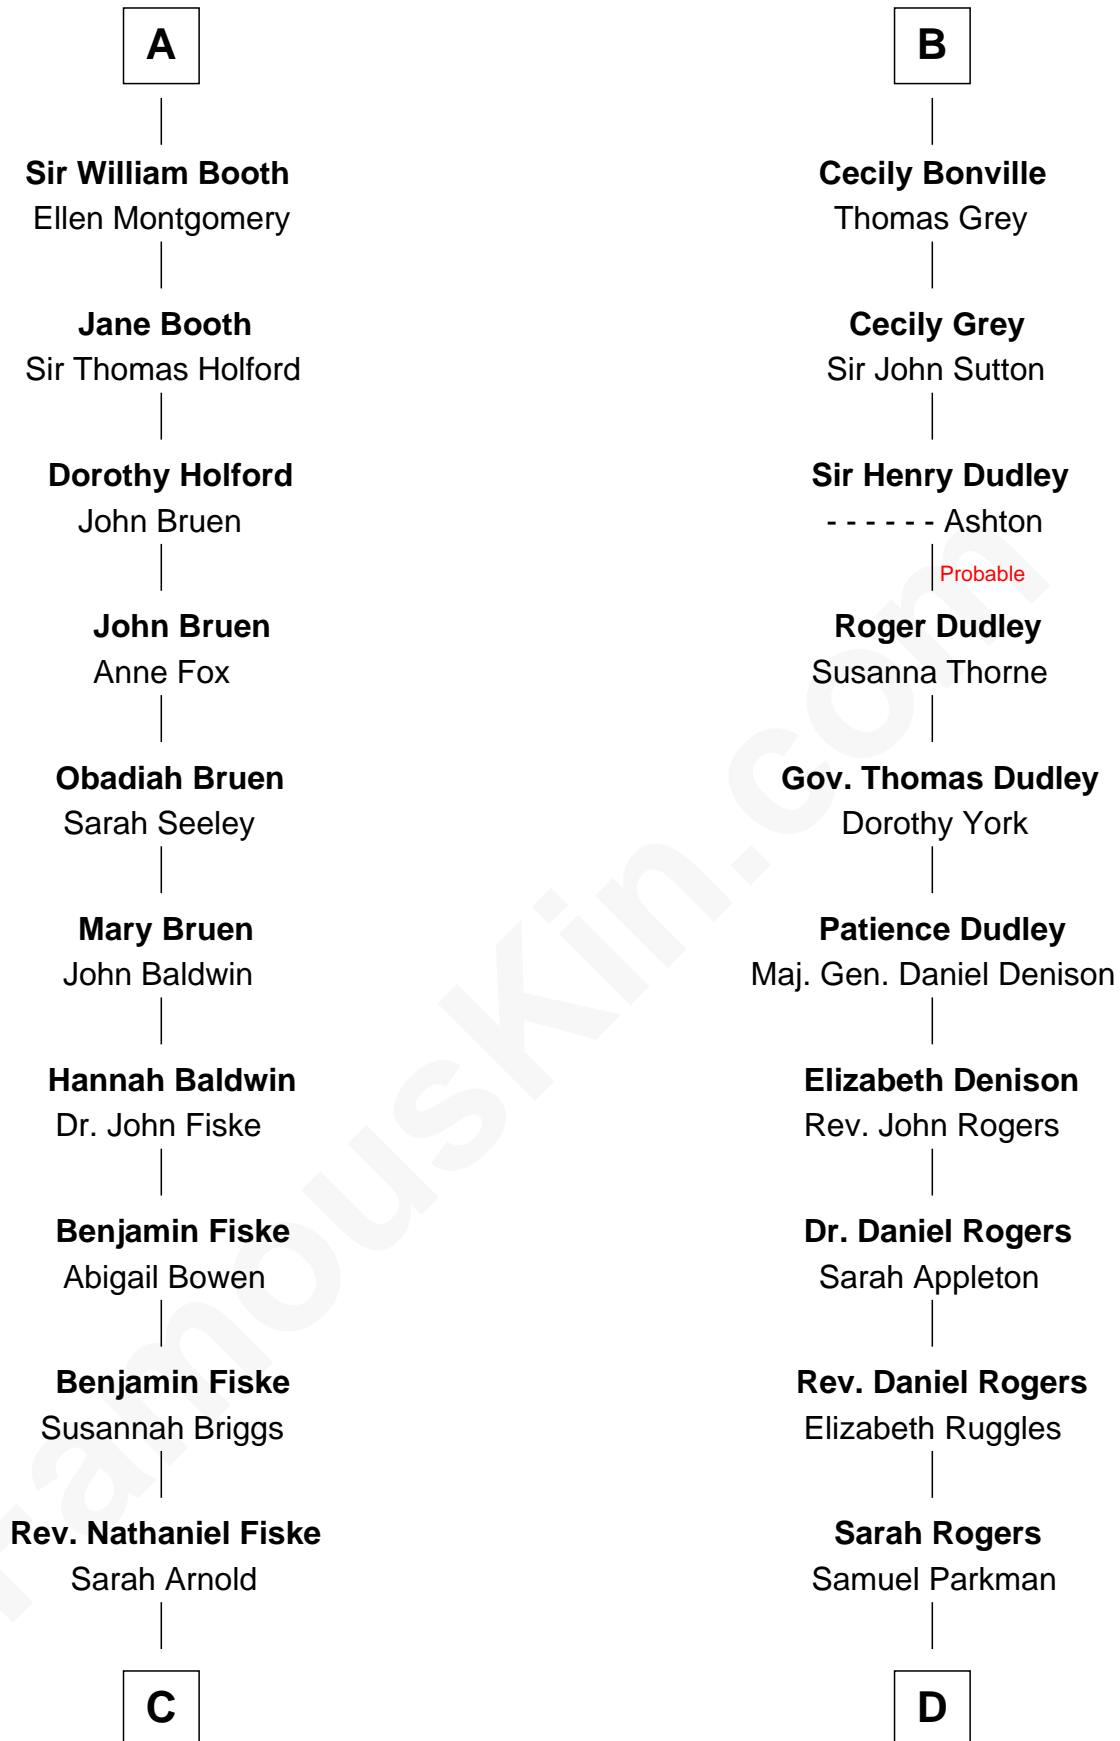

FamousKin.com

Relationship Chart of

Stephen A. Douglas

Participated in Lincoln-Douglas Debates

18th cousin 1 time removed of

Colonel Robert Gould Shaw

U.S. Civil War leader of film "Glory" fame

C

Sarah Fiske
Dr. Stephen Arnold Douglass

Stephen A. Douglas
The Lincoln-Douglas Debates

D

Elizabeth Willard Parkman
Robert Gould Shaw

Francis George Shaw
Sarah Blake Sturgis

Colonel Robert Gould Shaw
Main character in film "Glory"