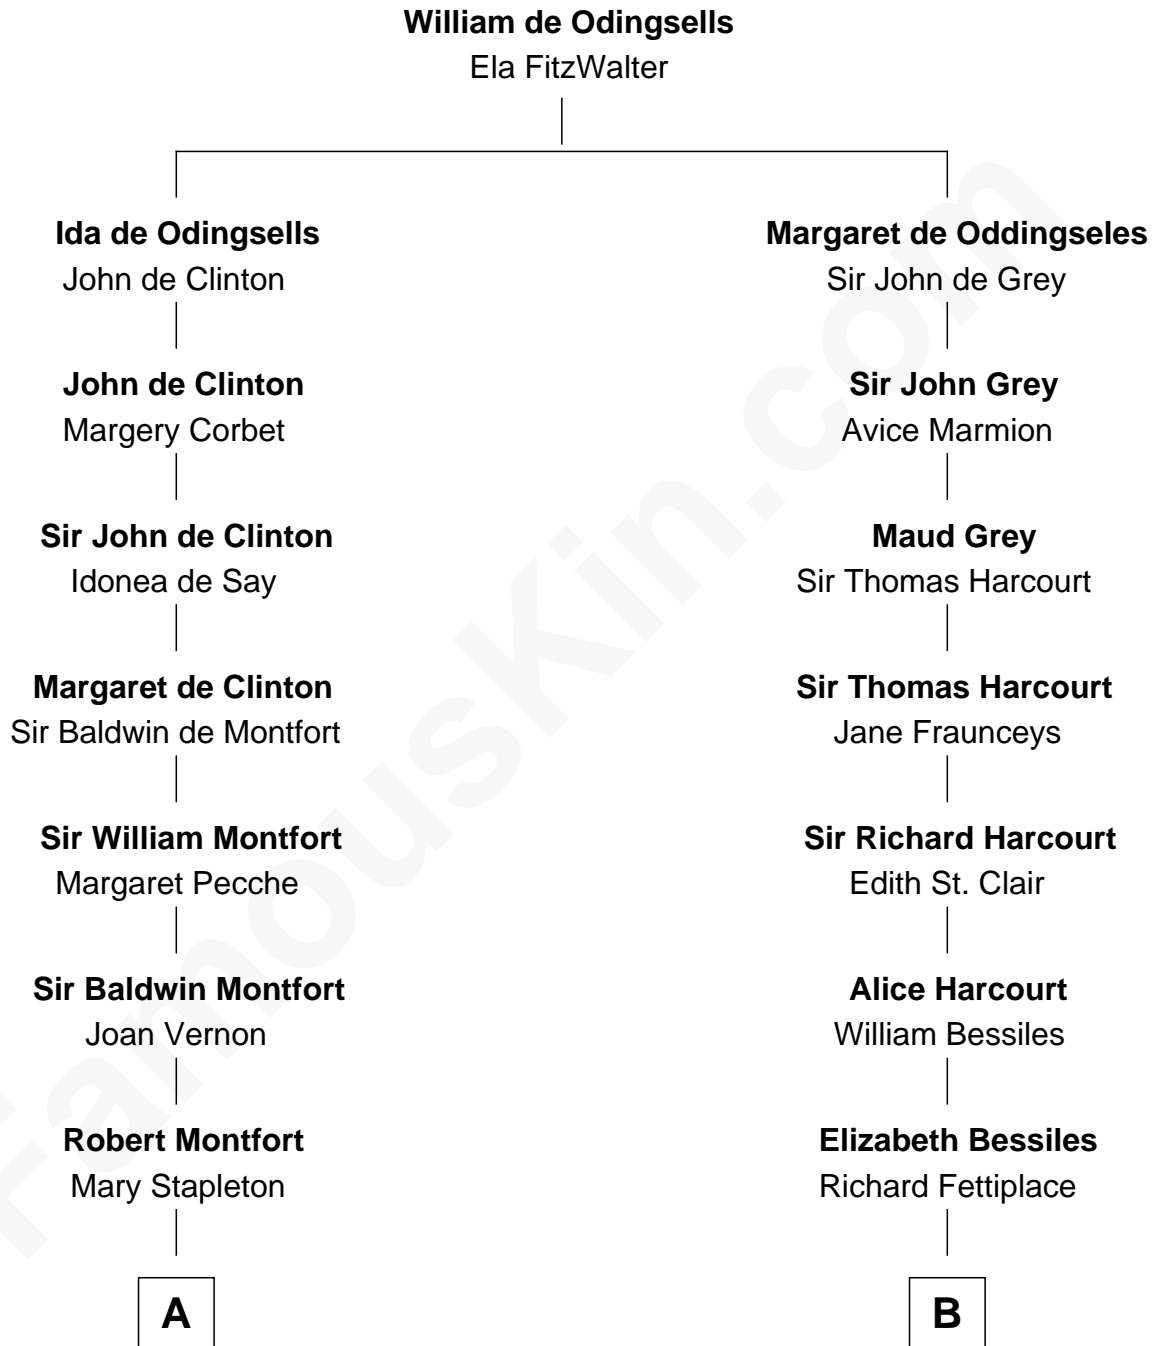

## Relationship Chart of

### Stephen A. Douglas

*Participated in Lincoln-Douglas Debates*

18th cousin 1 time removed of

### Colonel Robert Gould Shaw

*U.S. Civil War leader of film "Glory" fame*

FamousKin.com