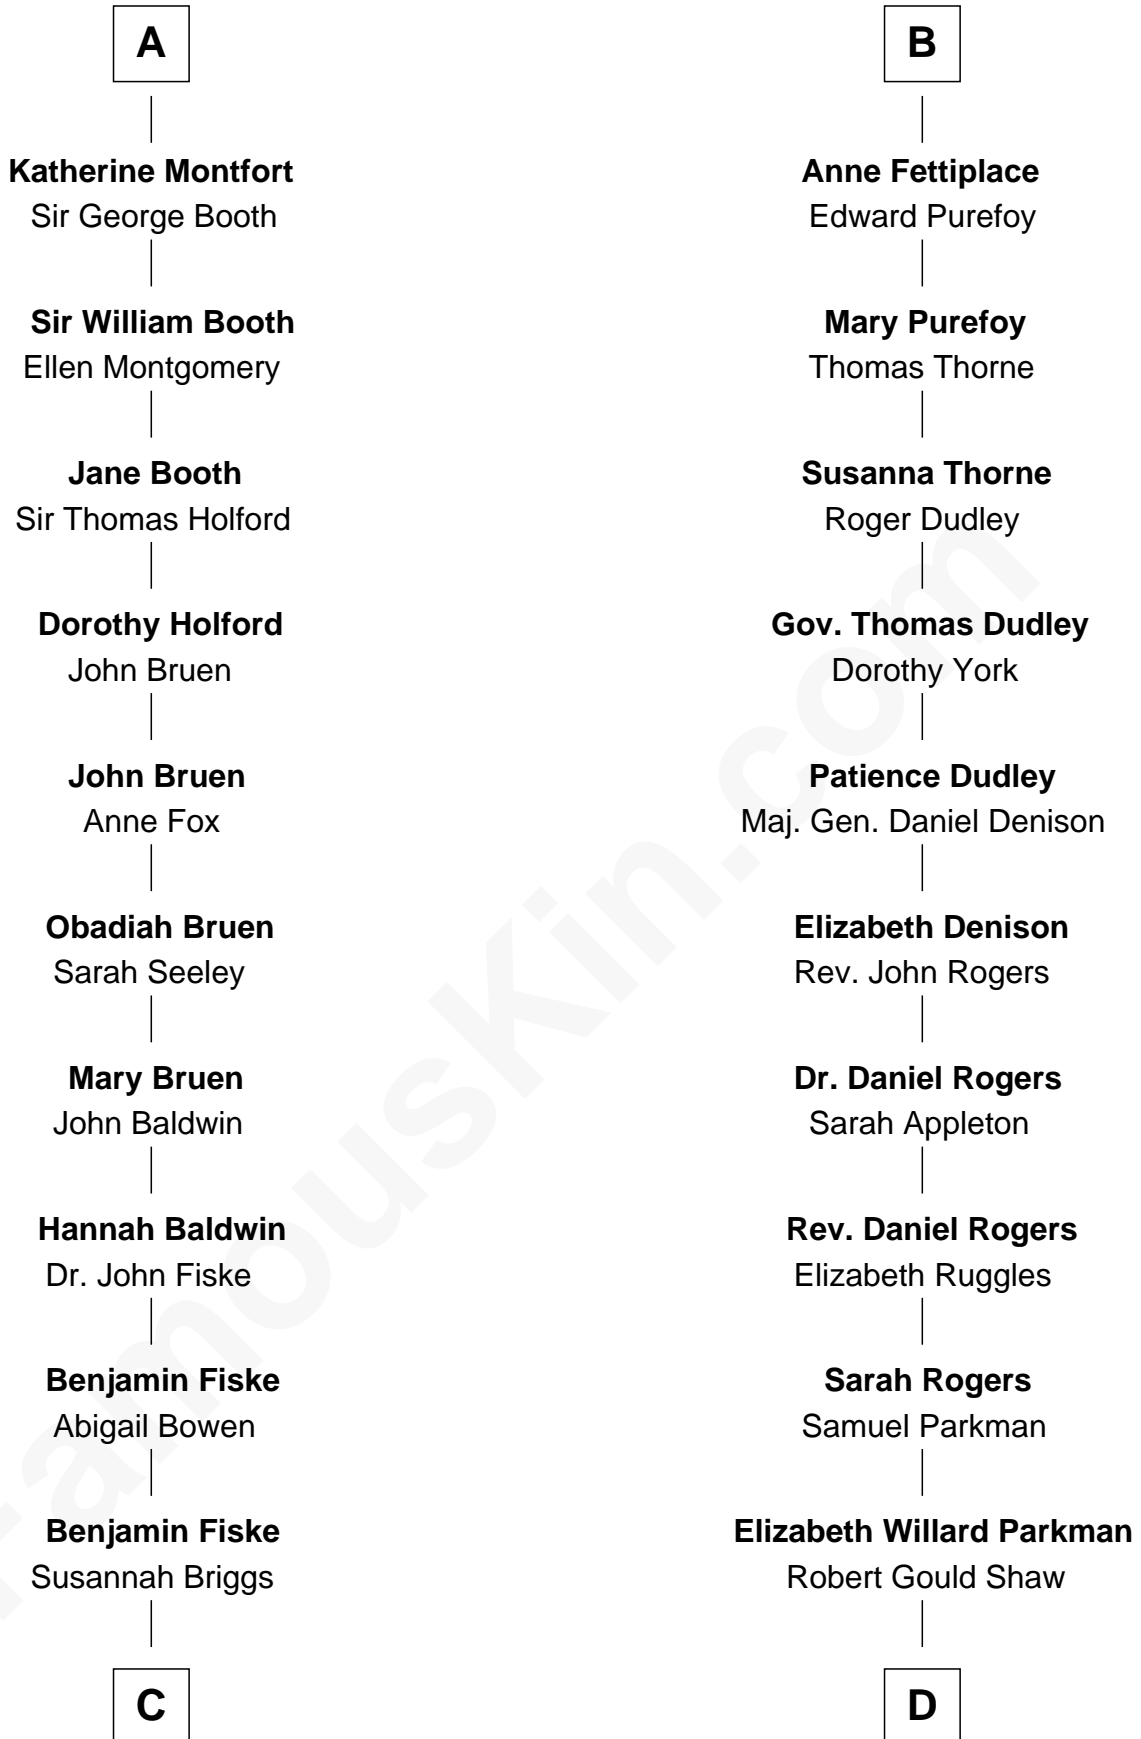

## Relationship Chart of

### Stephen A. Douglas

*Participated in Lincoln-Douglas Debates*

18th cousin 1 time removed of

### Colonel Robert Gould Shaw

*U.S. Civil War leader of film "Glory" fame*

FamousKin.com