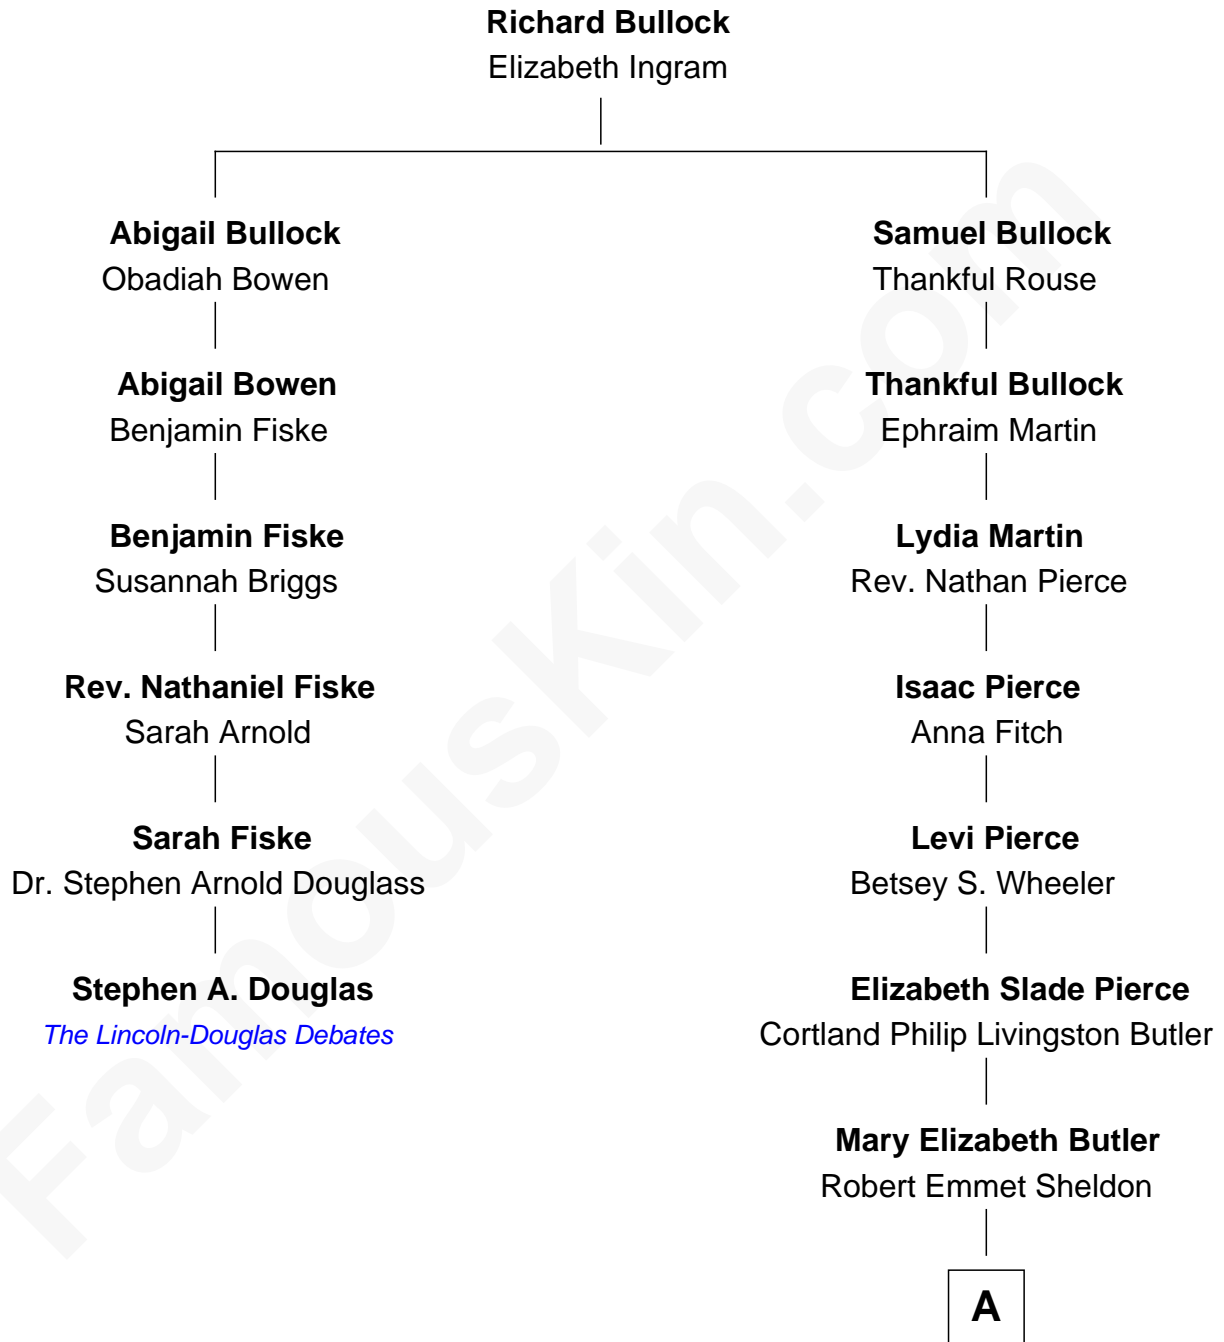

# FamousKin.com

## Relationship Chart of

### Stephen A. Douglas

*Participated in Lincoln-Douglas Debates*

5th cousin 4 times removed of

**George H. W. Bush**  
*41st U.S. President*

**A**

—  
**Flora Sheldon**

Samuel Prescott Bush

—  
**Prescott Sheldon Bush**

Dorothy Wear Walker

—  
**George H. W. Bush**

*41st U.S. President*

FamousKin.com