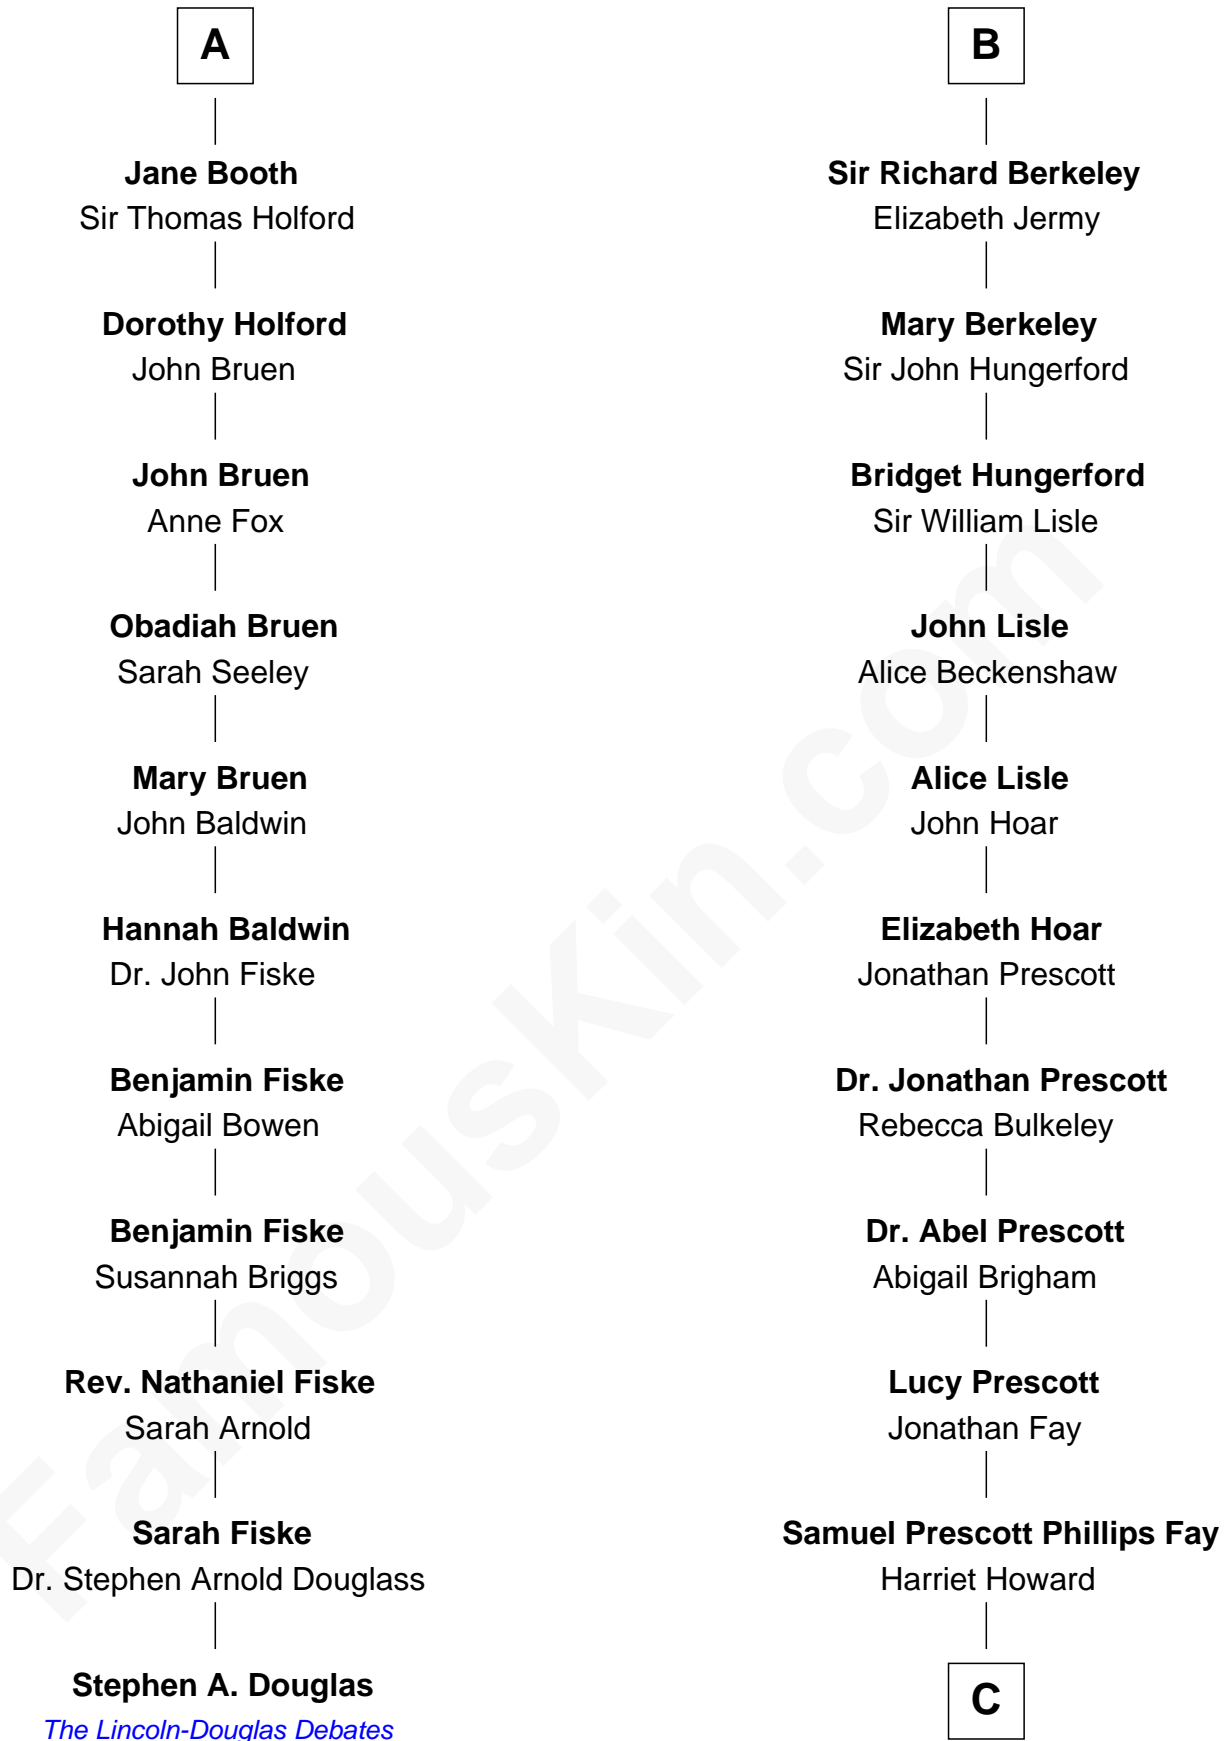

FamousKin.com

Relationship Chart of

Stephen A. Douglas

Participated in Lincoln-Douglas Debates

17th cousin 4 times removed of

George H. W. Bush
41st U.S. President

Katherine de Hastang
Ralph de Stafford

C

—
Samuel Howard Fay
Susan Montfort Shellman

—
Harriet Eleanor Fay
Rev. James Smith Bush

—
Samuel Prescott Bush
Flora Sheldon

—
Prescott Sheldon Bush
Dorothy Wear Walker

—
George H. W. Bush
41st U.S. President