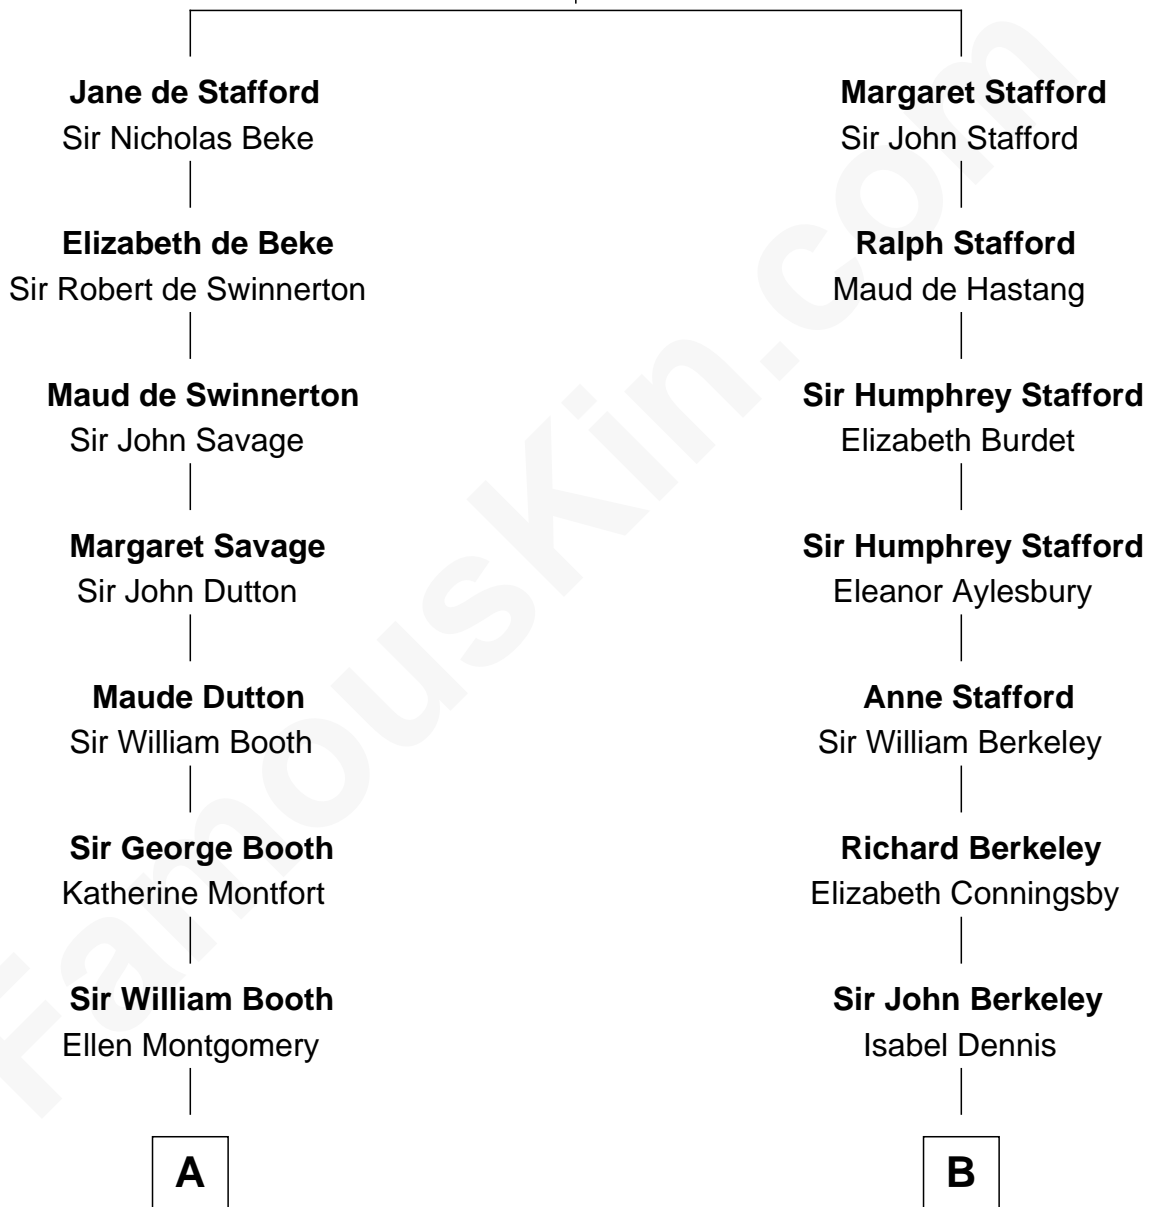

FamousKin.com

Relationship Chart of

Stephen A. Douglas

Participated in Lincoln-Douglas Debates

17th cousin 4 times removed of

George H. W. Bush
41st U.S. President

Katherine de Hastang
Ralph de Stafford

C

—
Samuel Howard Fay
Susan Montfort Shellman

—
Harriet Eleanor Fay
Rev. James Smith Bush

—
Samuel Prescott Bush
Flora Sheldon

—
Prescott Sheldon Bush
Dorothy Wear Walker

—
George H. W. Bush
41st U.S. President