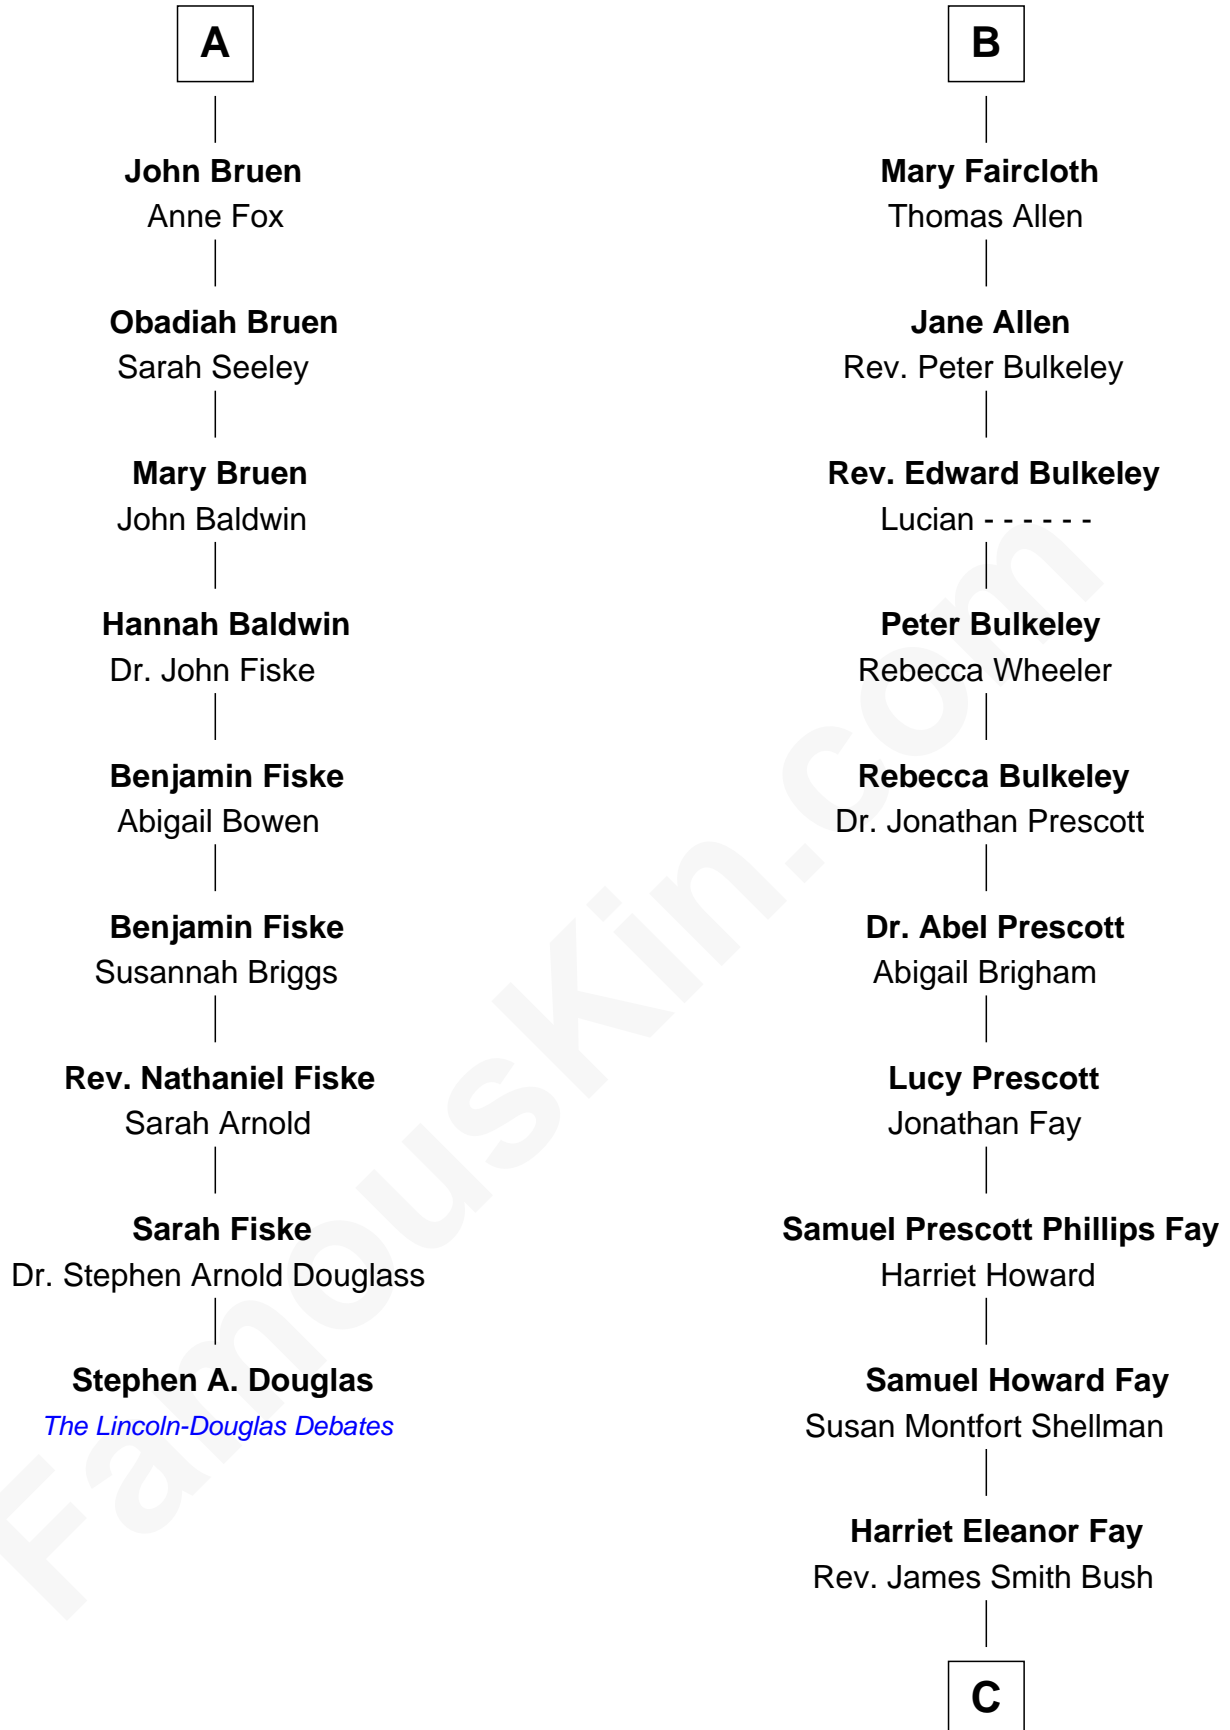

FamousKin.com

Relationship Chart of

Stephen A. Douglas

Participated in Lincoln-Douglas Debates

15th cousin 4 times removed of

George H. W. Bush
41st U.S. President

William le Boteler
Elizabeth de Havering

C

Samuel Prescott Bush

Flora Sheldon

Prescott Sheldon Bush

Dorothy Wear Walker

George H. W. Bush

41st U.S. President

FamousKin.com