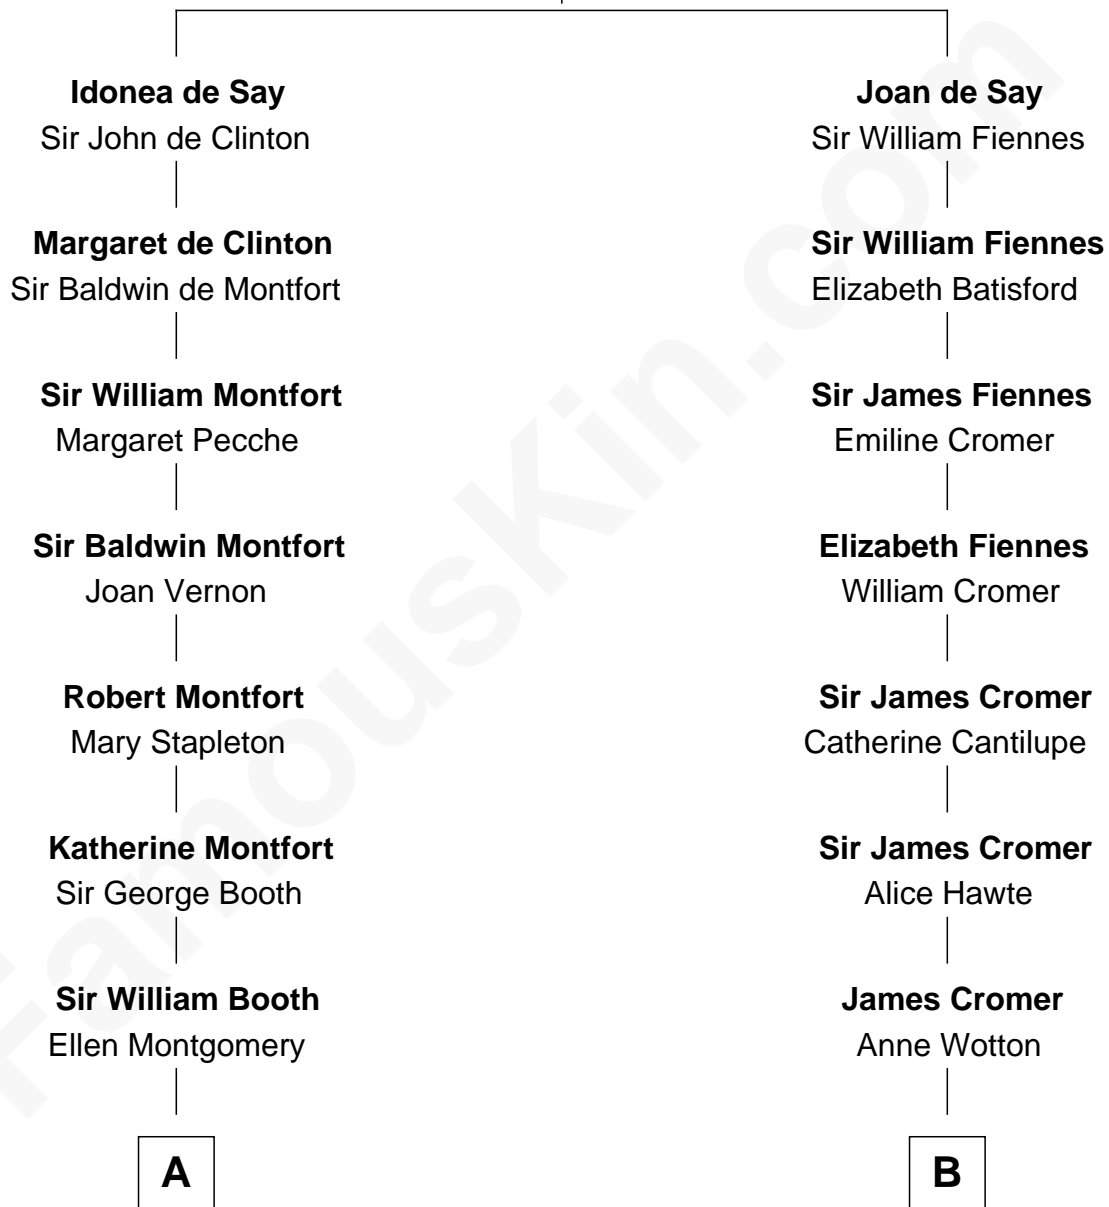

FamousKin.com

Relationship Chart of

Stephen A. Douglas

Participated in Lincoln-Douglas Debates

17th cousin 3 times removed of

George H. W. Bush
41st U.S. President

Sir Geoffrey de Say
Maud de Beauchamp

C

Harriet Eleanor Fay
Rev. James Smith Bush

Samuel Prescott Bush
Flora Sheldon

Prescott Sheldon Bush
Dorothy Wear Walker

George H. W. Bush
41st U.S. President

FamousKin.com