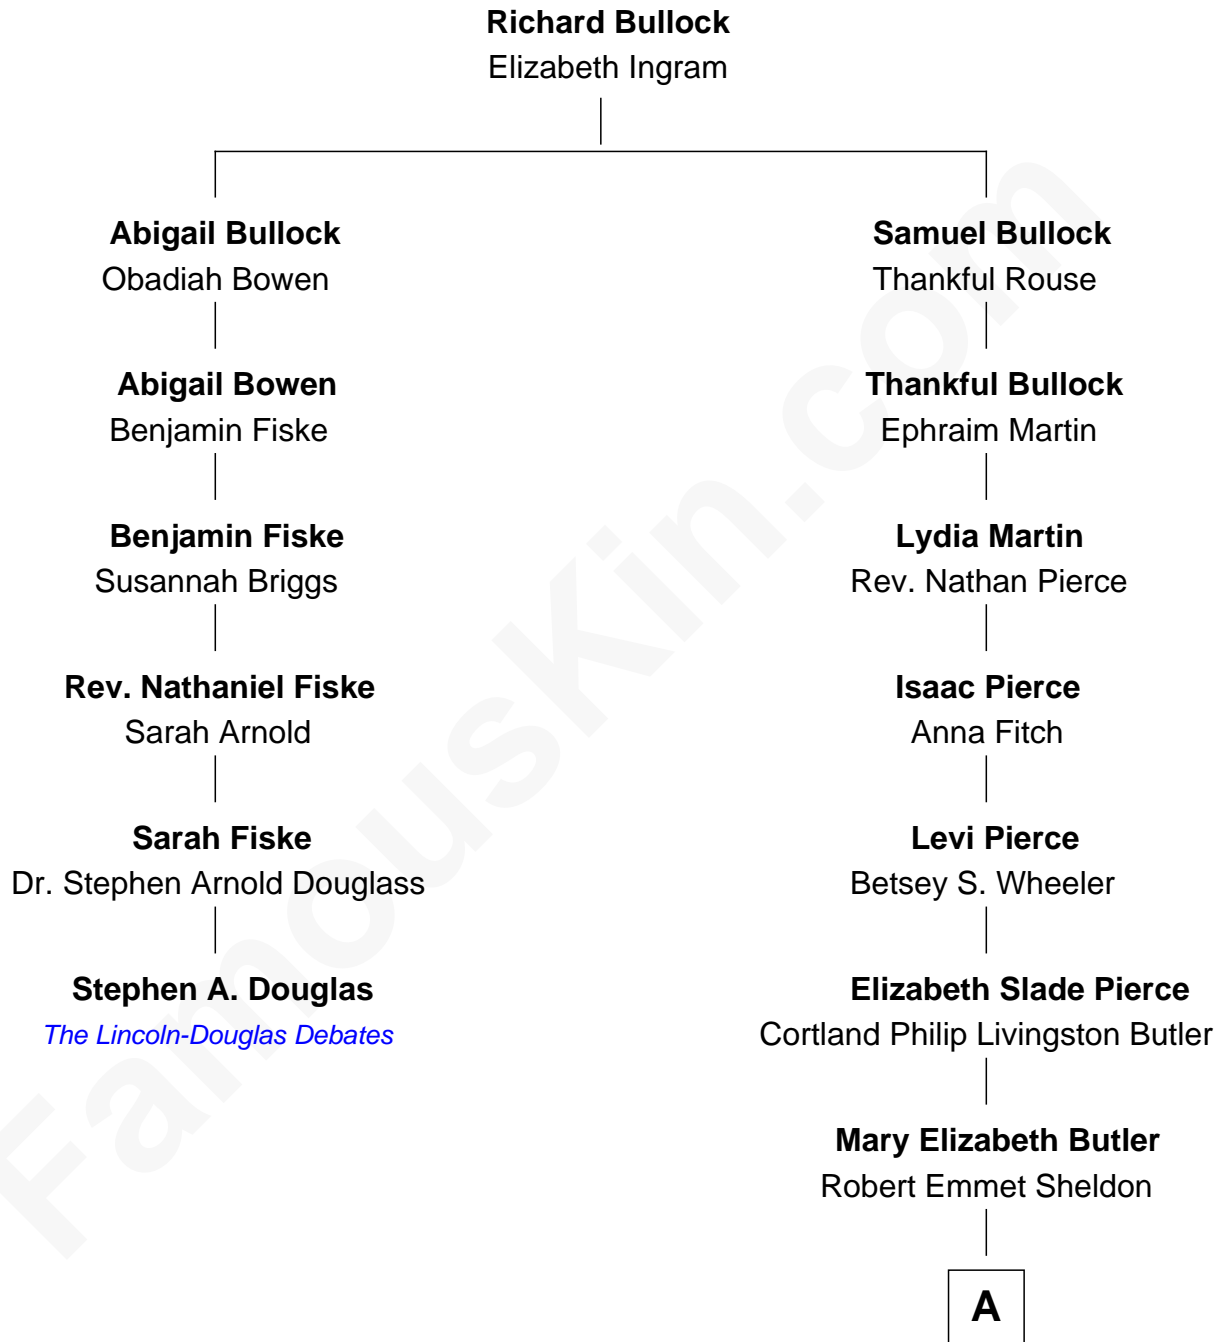

# FamousKin.com

## Relationship Chart of

### Stephen A. Douglas

*Participated in Lincoln-Douglas Debates*

5th cousin 5 times removed of

**George W. Bush**  
43rd U.S. President

**A**

—  
**Flora Sheldon**

Samuel Prescott Bush

—  
**Prescott Sheldon Bush**