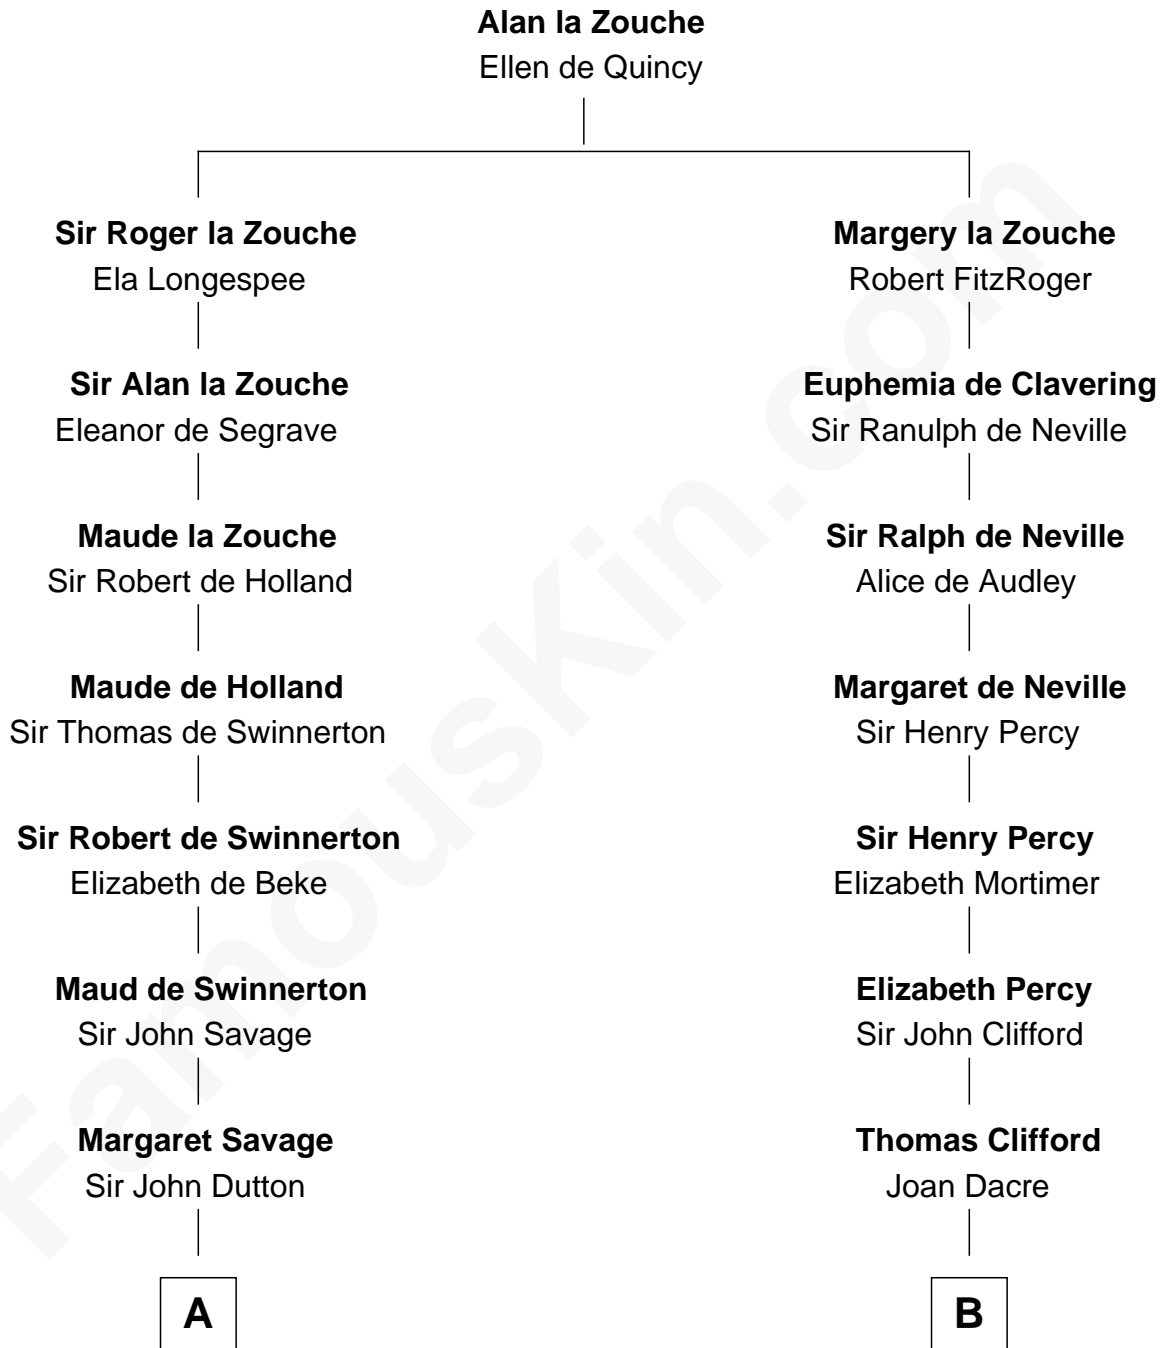

FamousKin.com

Relationship Chart of

Stephen A. Douglas

Participated in Lincoln-Douglas Debates

13th cousin 7 times removed of

Richard More

(c1614 - c1696) Mayflower passenger 1620

MAYFLOWER

FamousKin.com