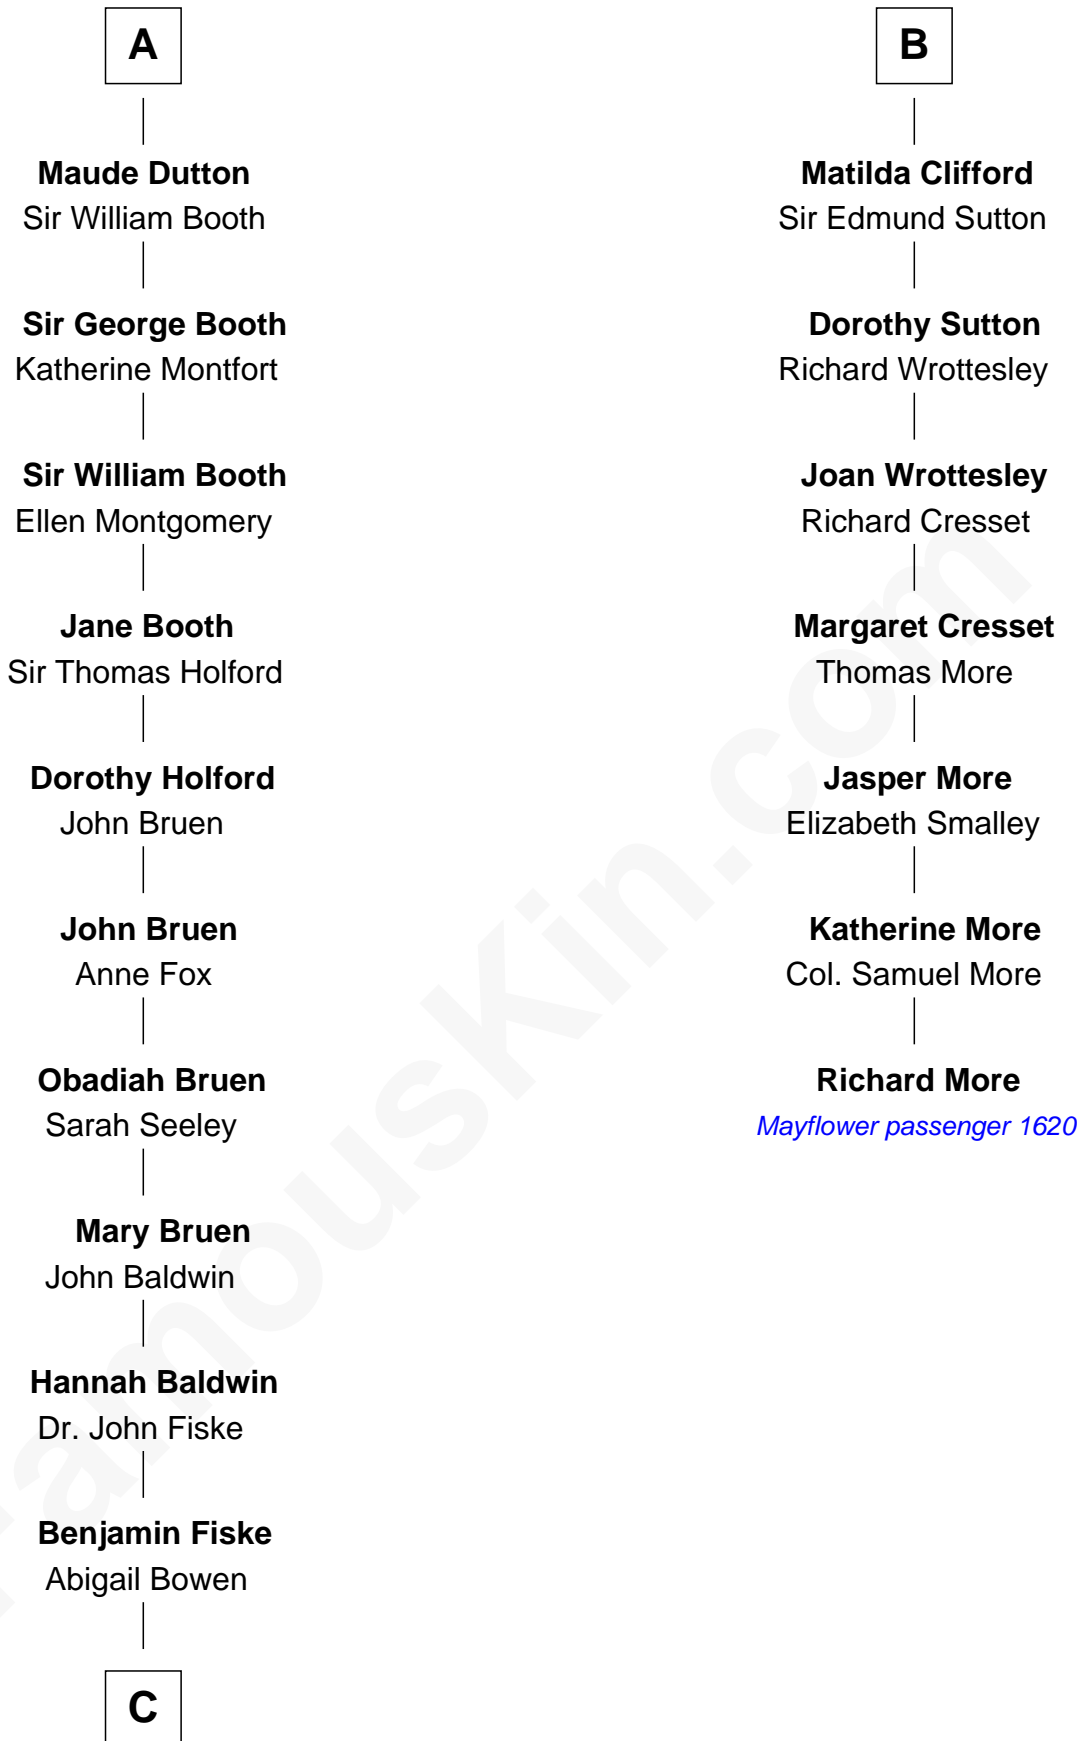

FamousKin.com

Relationship Chart of

Stephen A. Douglas

Participated in Lincoln-Douglas Debates

13th cousin 7 times removed of

Richard More

(c1614 - c1696) Mayflower passenger 1620

MAYFLOWER

FamousKin.com