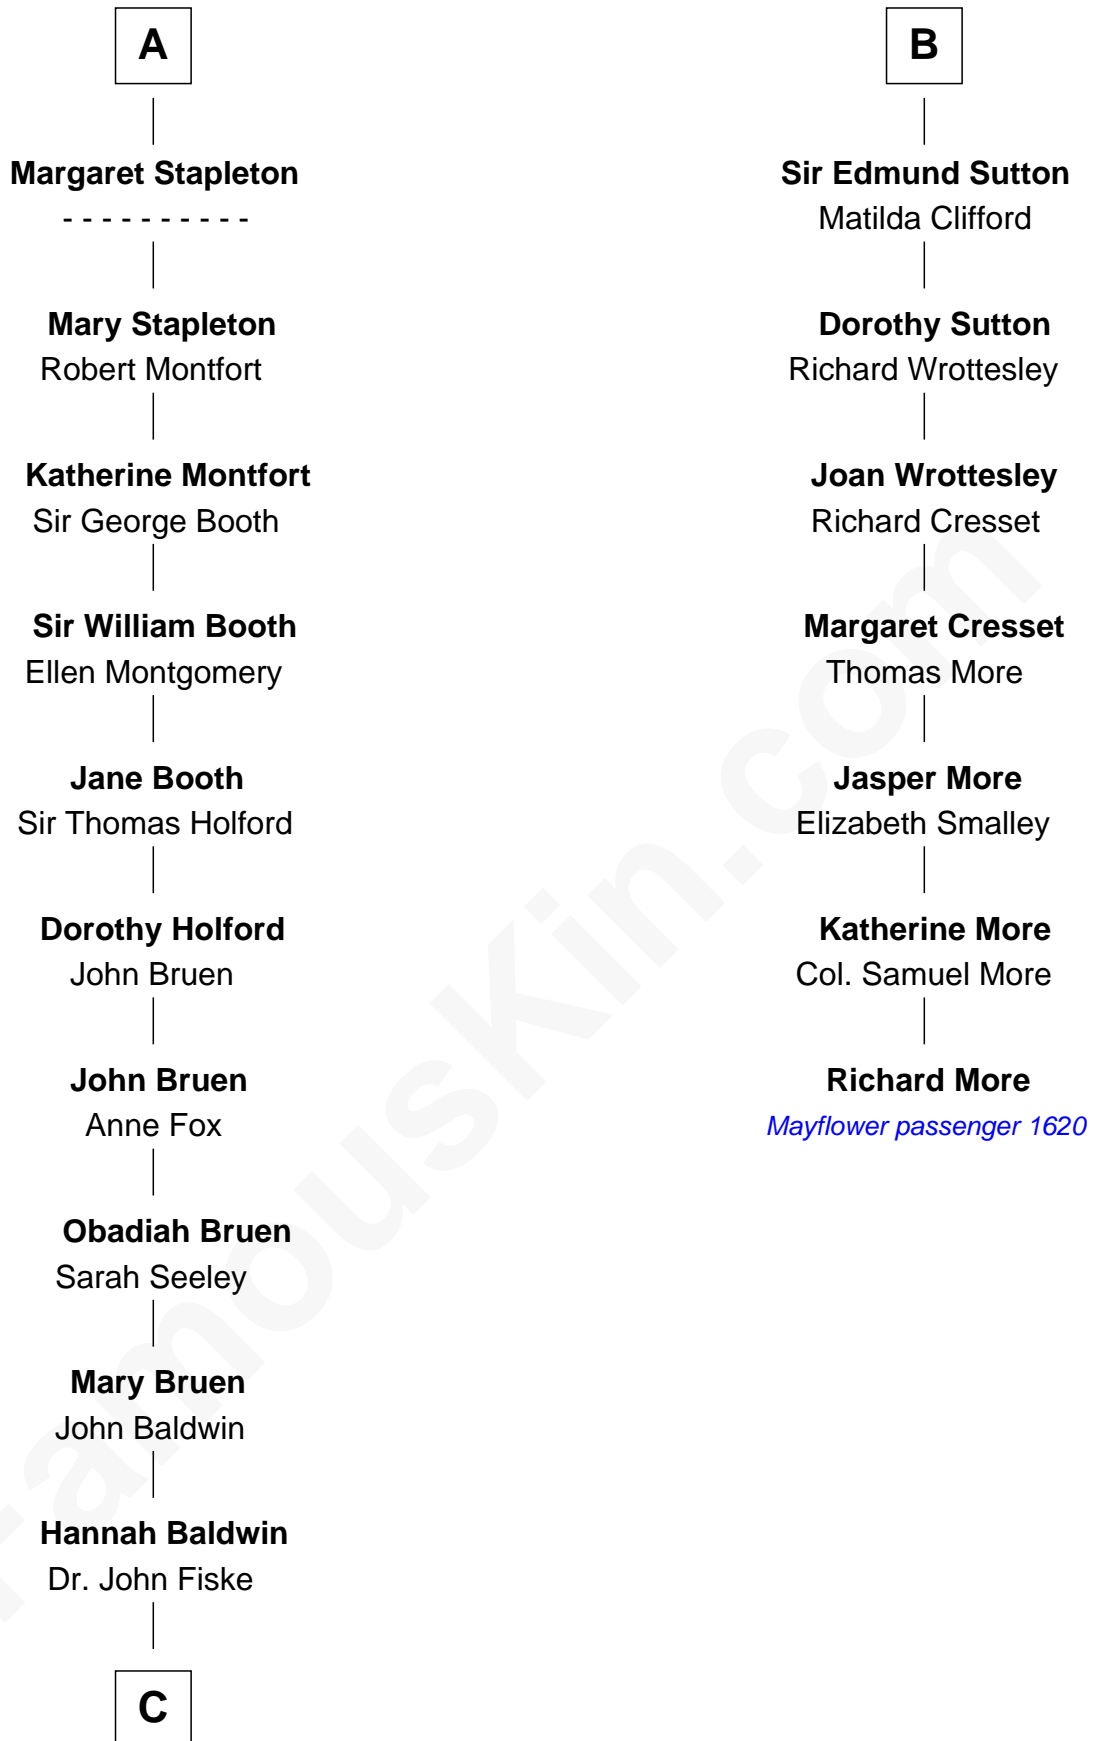

FamousKin.com

Relationship Chart of Stephen A. Douglas

Participated in Lincoln-Douglas Debates

13th cousin 8 times removed of

Richard More

(c1614 - c1696) Mayflower passenger 1620

MAYFLOWER

C