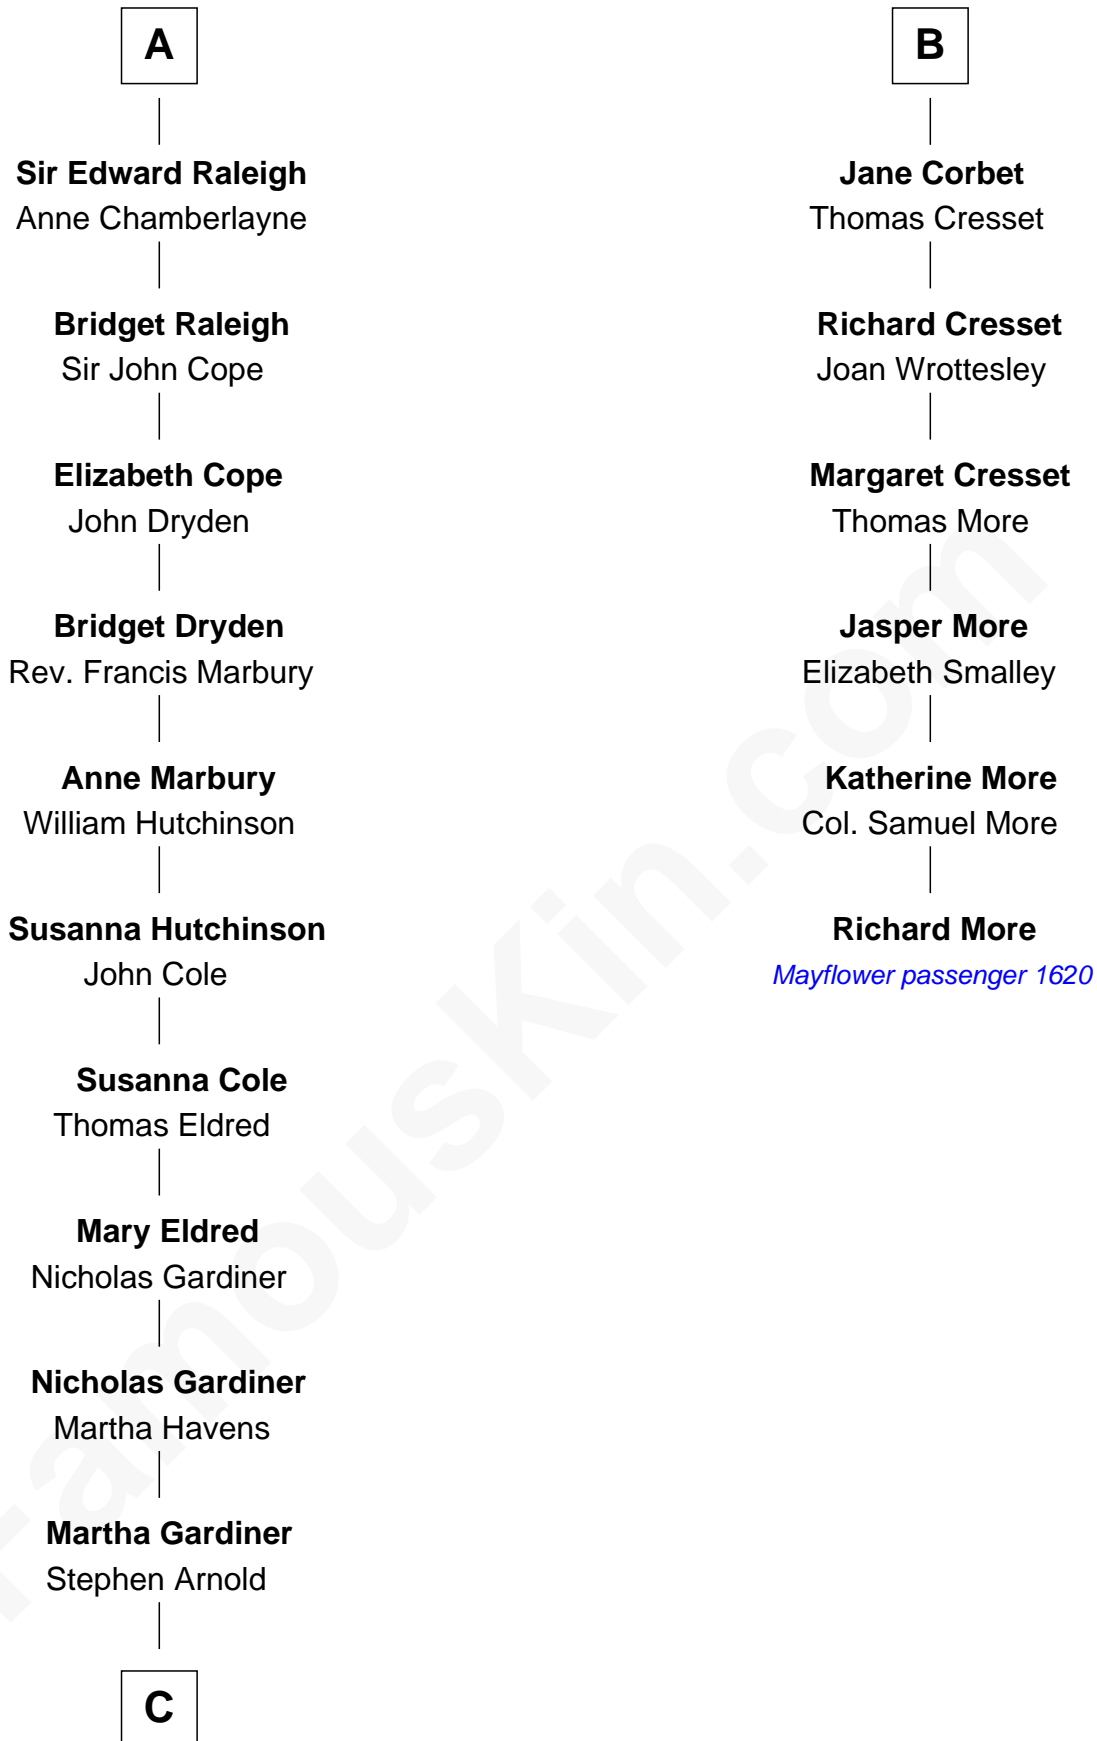

FamousKin.com

Relationship Chart of

Stephen A. Douglas

Participated in Lincoln-Douglas Debates

12th cousin 7 times removed of

Richard More

(c1614 - c1696) Mayflower passenger 1620

MAYFLOWER

C

Martha Arnold
Benajah Douglass

Dr. Stephen Arnold Douglass
Sarah Fiske

Stephen A. Douglas
The Lincoln-Douglas Debates

FamousKin.com