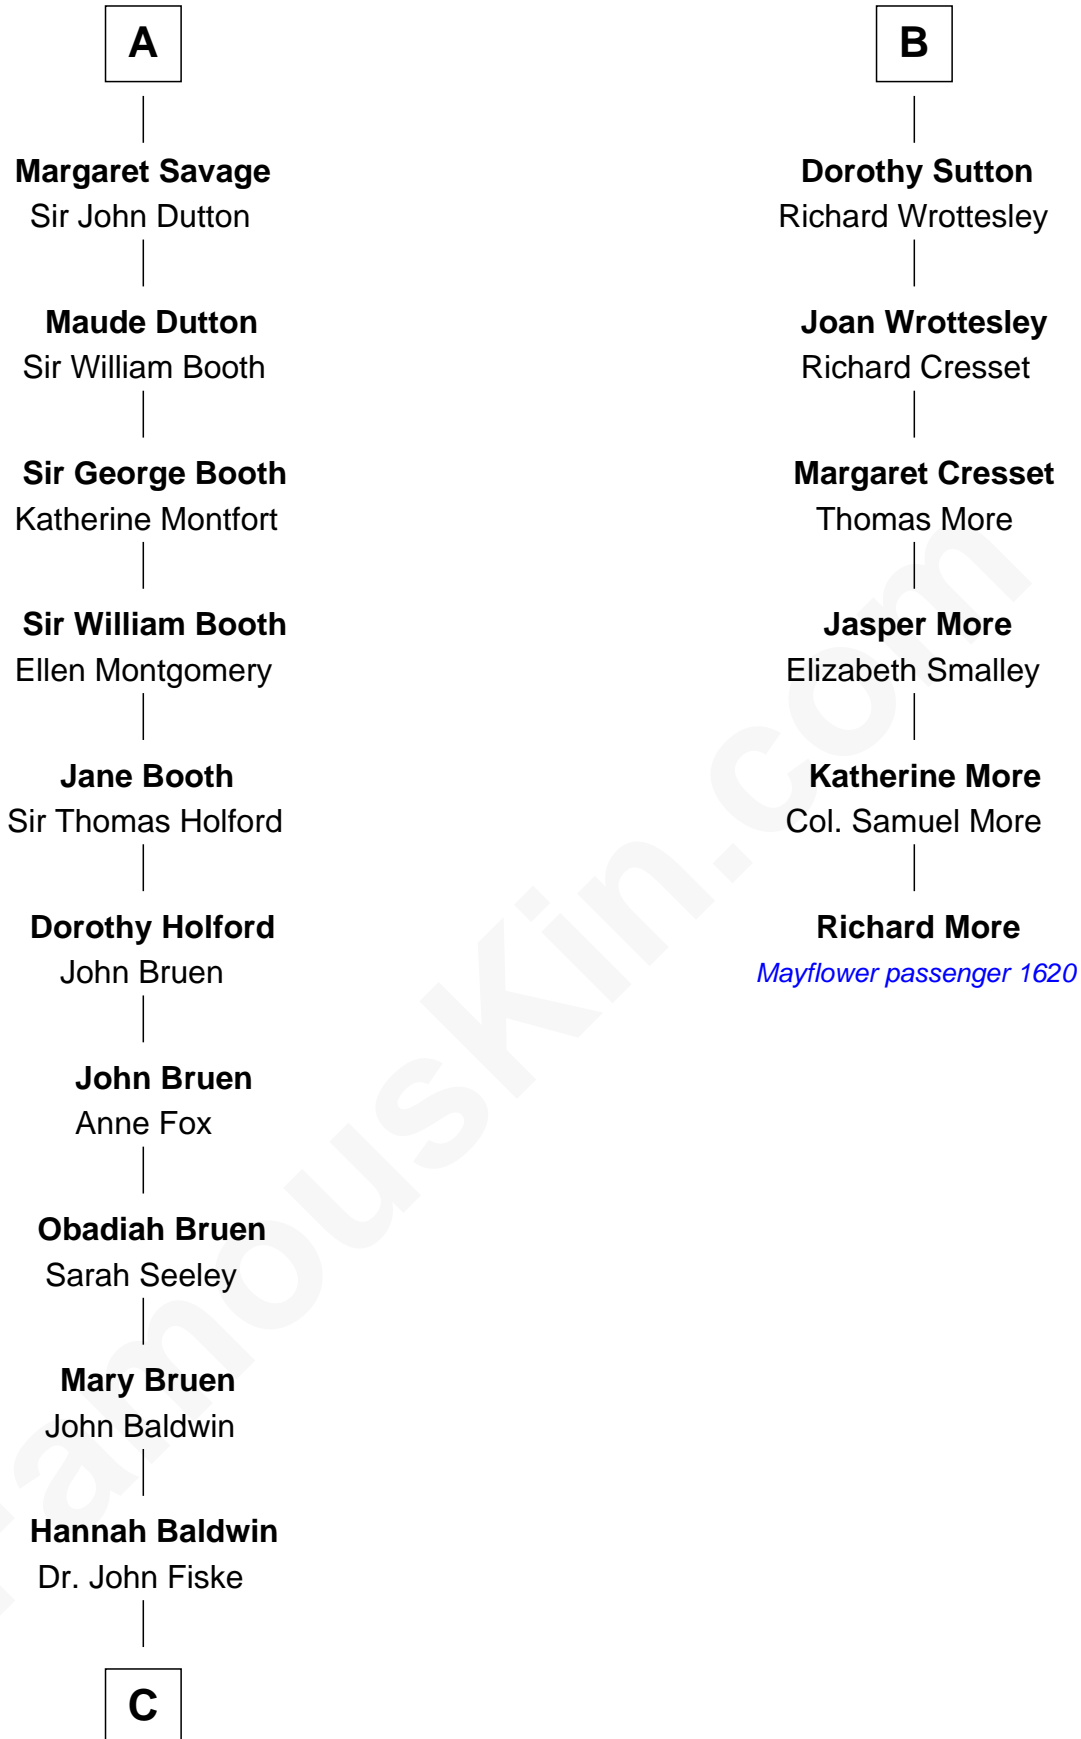

FamousKin.com

Relationship Chart of

Stephen A. Douglas

Participated in Lincoln-Douglas Debates

12th cousin 9 times removed of

Richard More

(c1614 - c1696) Mayflower passenger 1620

MAYFLOWER