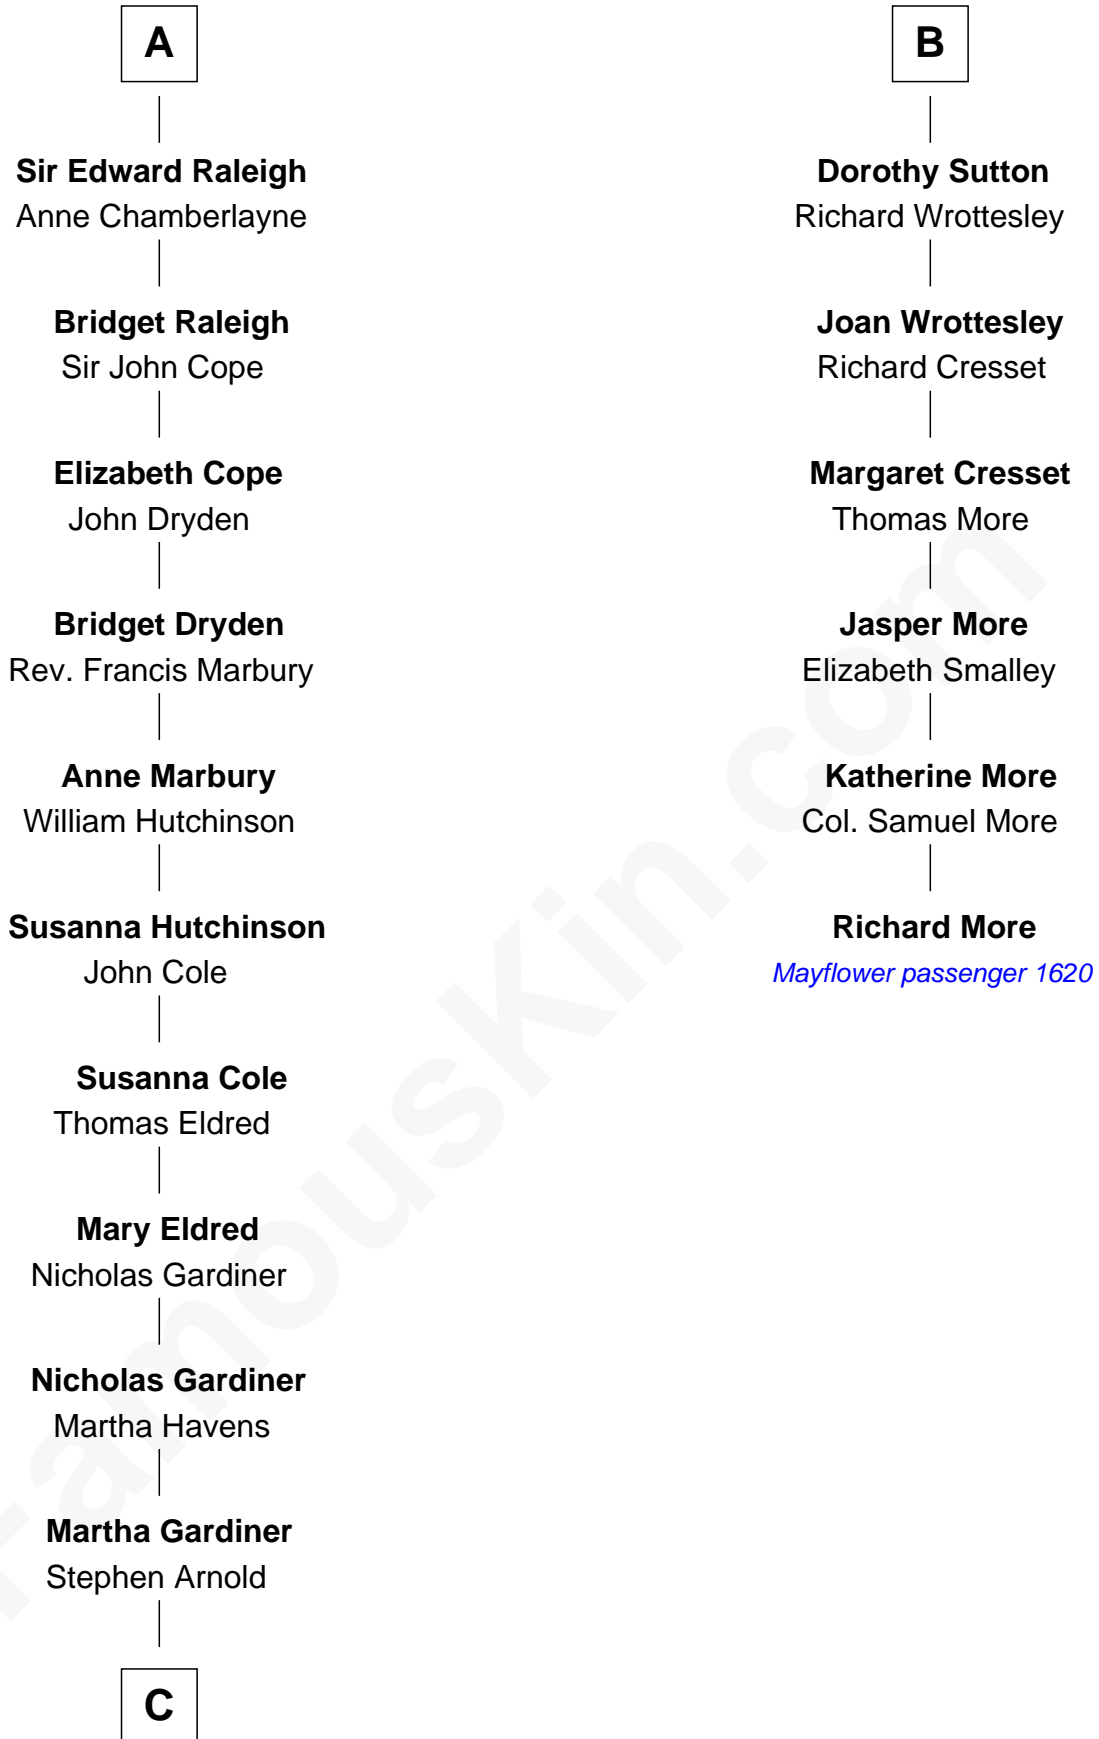

## Relationship Chart of

### Stephen A. Douglas

*Participated in Lincoln-Douglas Debates*

12th cousin 7 times removed of

**Richard More**

*(c1614 - c1696) Mayflower passenger 1620*

**MAYFLOWER**

**C**

—  
**Martha Arnold**  
Benajah Douglass