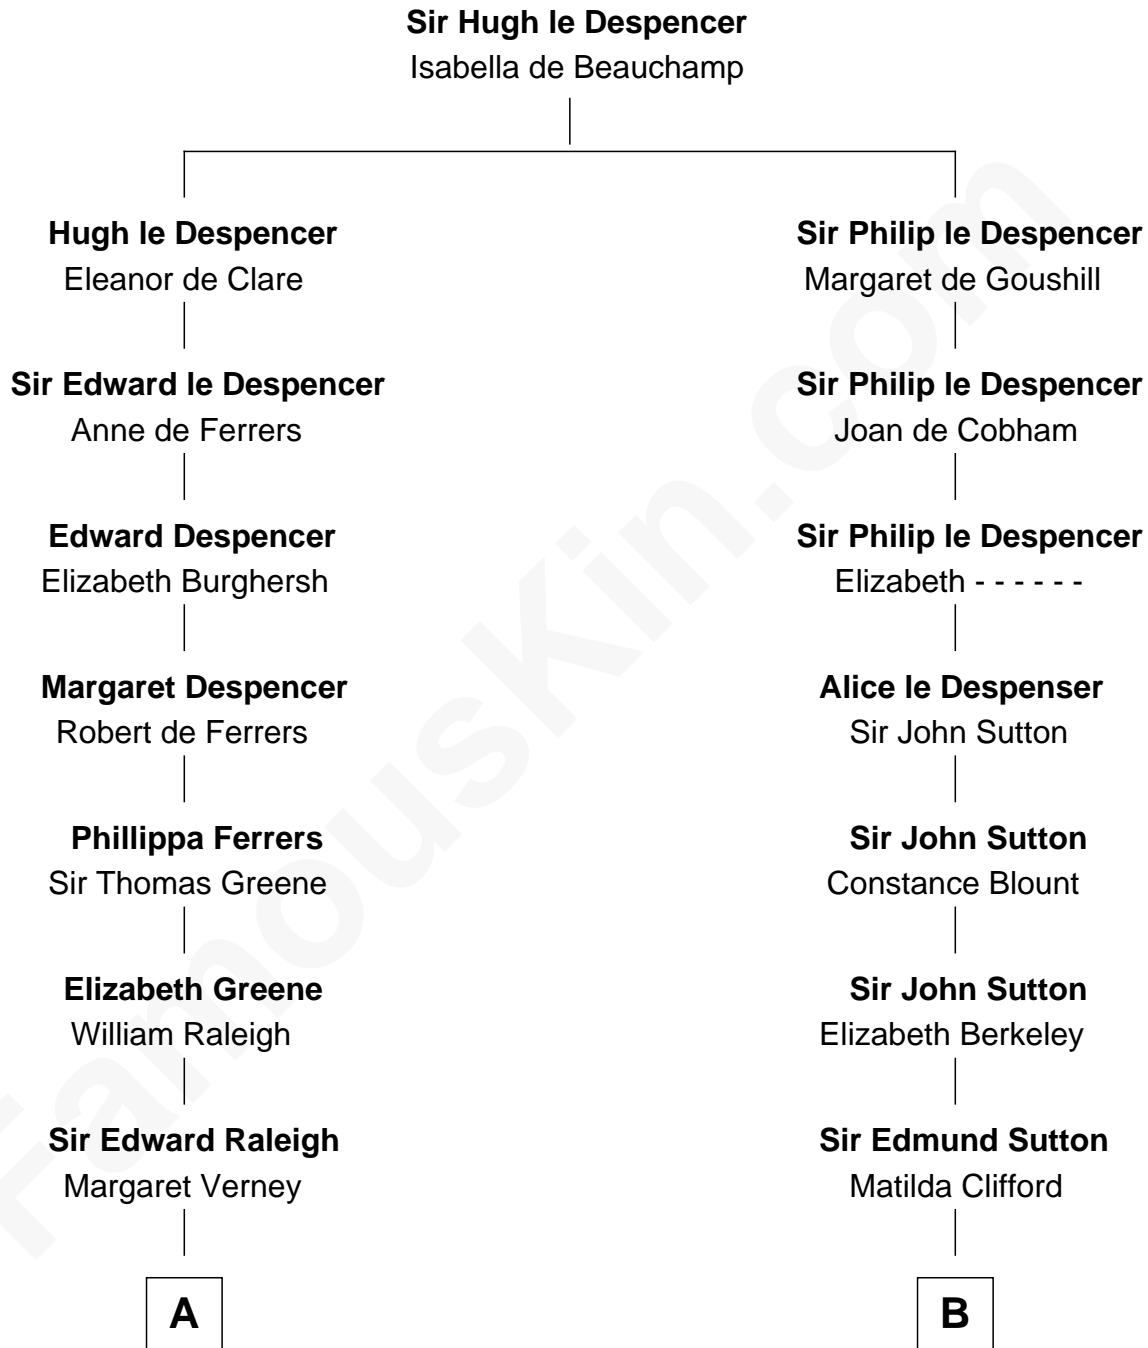

## Relationship Chart of

### Stephen A. Douglas

*Participated in Lincoln-Douglas Debates*

12th cousin 7 times removed of

**Richard More**

*(c1614 - c1696) Mayflower passenger 1620*

**MAYFLOWER**

**C**

—  
**Martha Arnold**  
Benajah Douglass

—  
**Dr. Stephen Arnold Douglass**  
Sarah Fiske

—  
**Stephen A. Douglas**  
*The Lincoln-Douglas Debates*

FamousKin.com