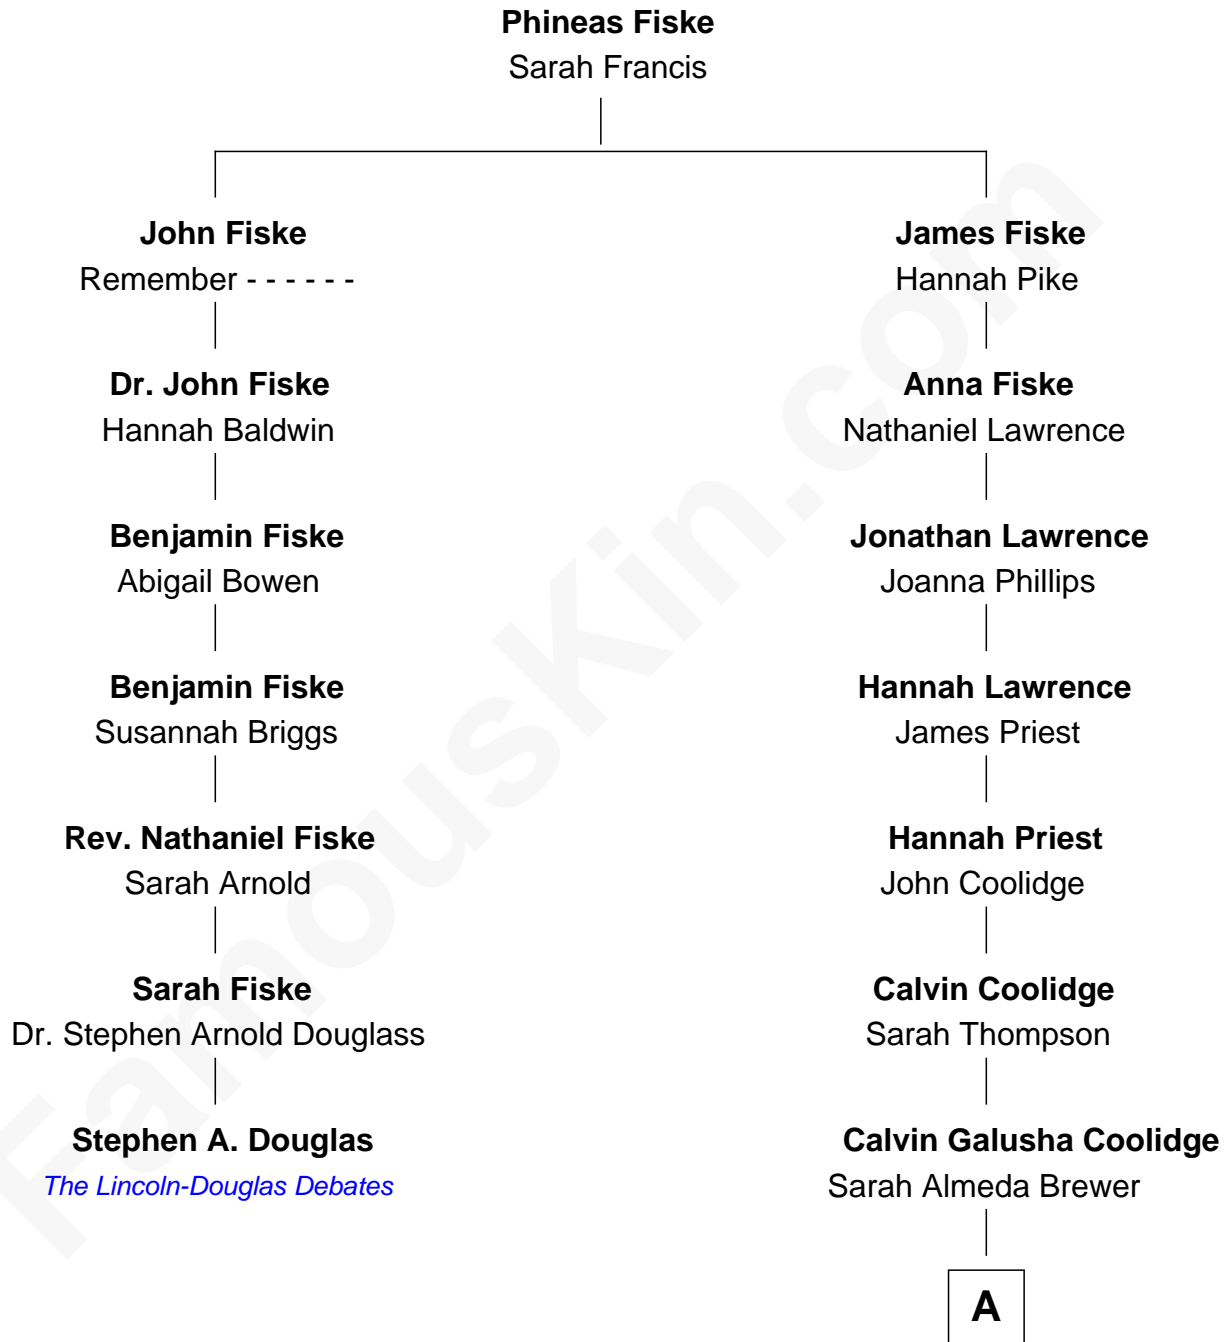

## Relationship Chart of

### Stephen A. Douglas

*Participated in Lincoln-Douglas Debates*

6th cousin 2 times removed of

**Calvin Coolidge**

*30th U.S. President*

**A**

**Col. John Calvin Coolidge**

Victoria Josephine Moor