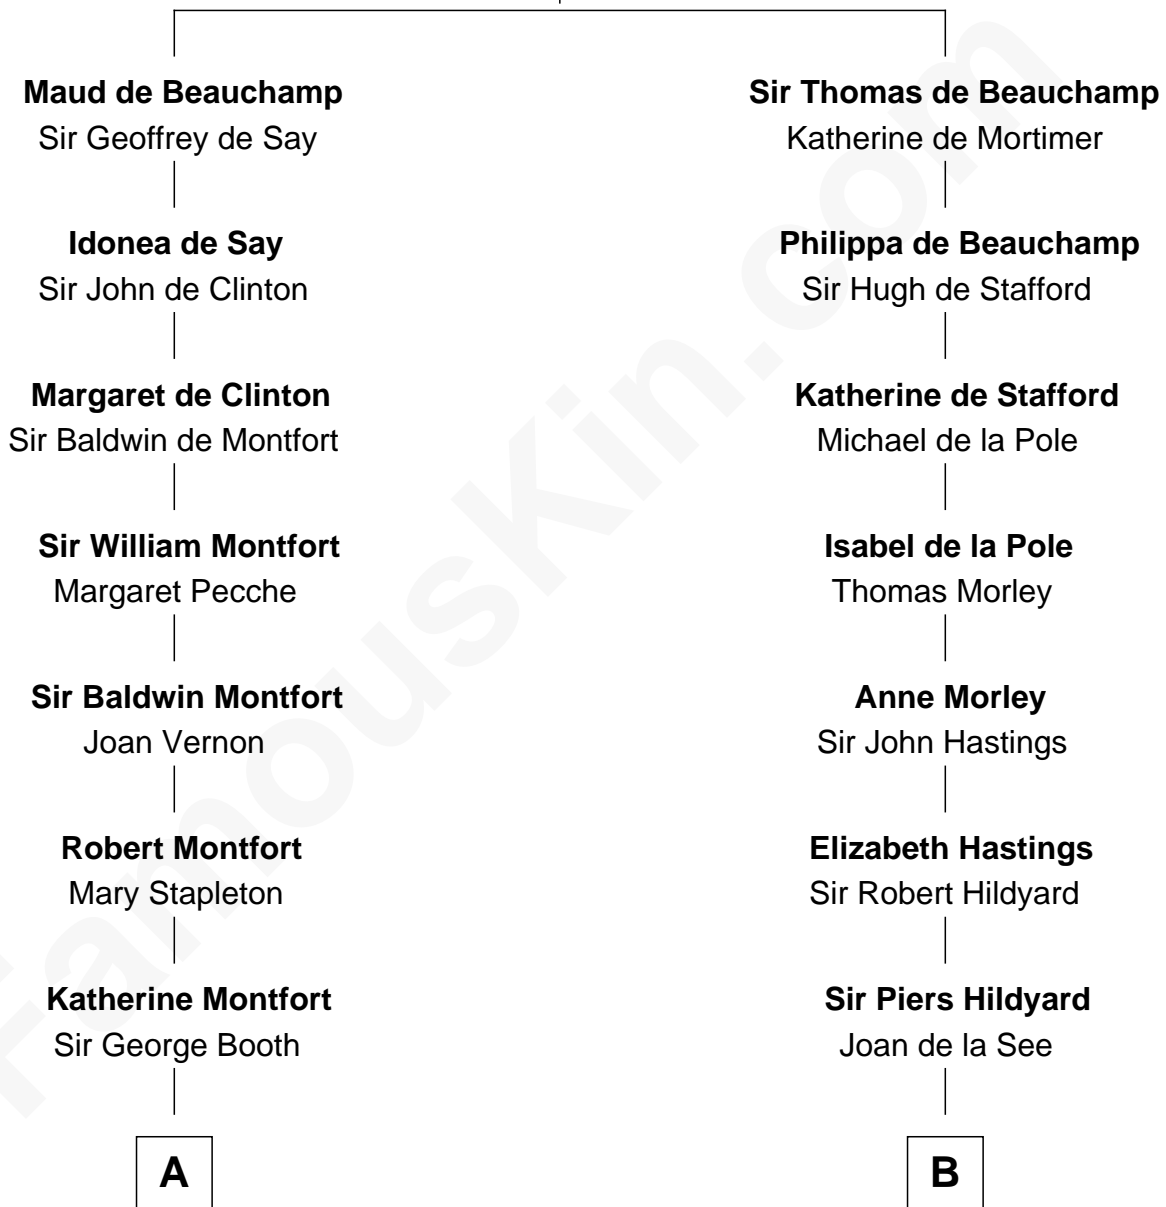

## Relationship Chart of

### Stephen A. Douglas

*Participated in Lincoln-Douglas Debates*

18th cousin 2 times removed of

**Calvin Coolidge**  
*30th U.S. President*

**Guy de Beauchamp**

Alice de Toeni

**C**

**Sarah Fiske**  
Dr. Stephen Arnold Douglass

**Stephen A. Douglas**  
*The Lincoln-Douglas Debates*

**D**

**Sally Briggs Brown**  
Israel Chase Brewer

**Sarah Almeda Brewer**  
Calvin Galusha Coolidge

**Col. John Calvin Coolidge**  
Victoria Josephine Moor