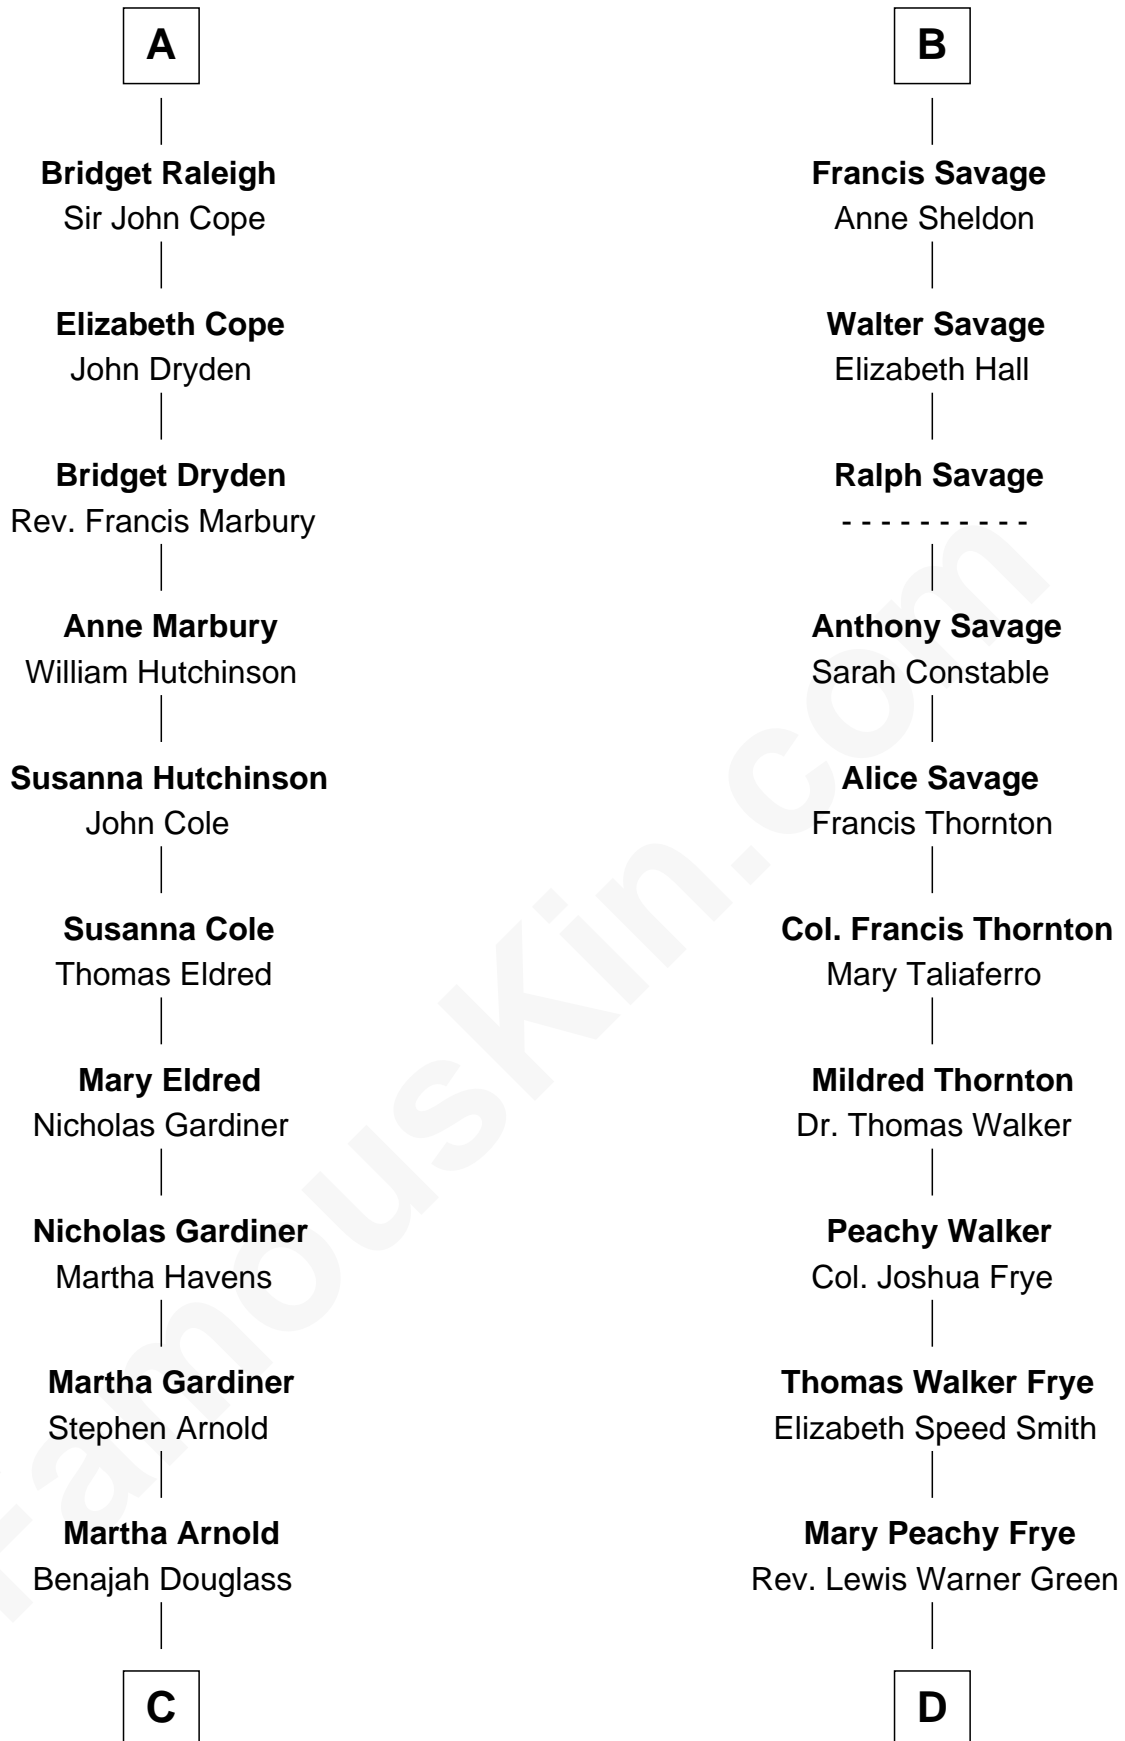

FamousKin.com

Relationship Chart of

Stephen A. Douglas

Participated in Lincoln-Douglas Debates

18th cousin 1 time removed of

Adlai Stevenson II
31st Governor of Illinois

Edmund Fitzalan
 Alice de Warenne

C

Dr. Stephen Arnold Douglass

Sarah Fiske

Stephen A. Douglas

The Lincoln-Douglas Debates

D

Letitia Green

Adlai Ewing Stevenson

Lewis Green Stevenson