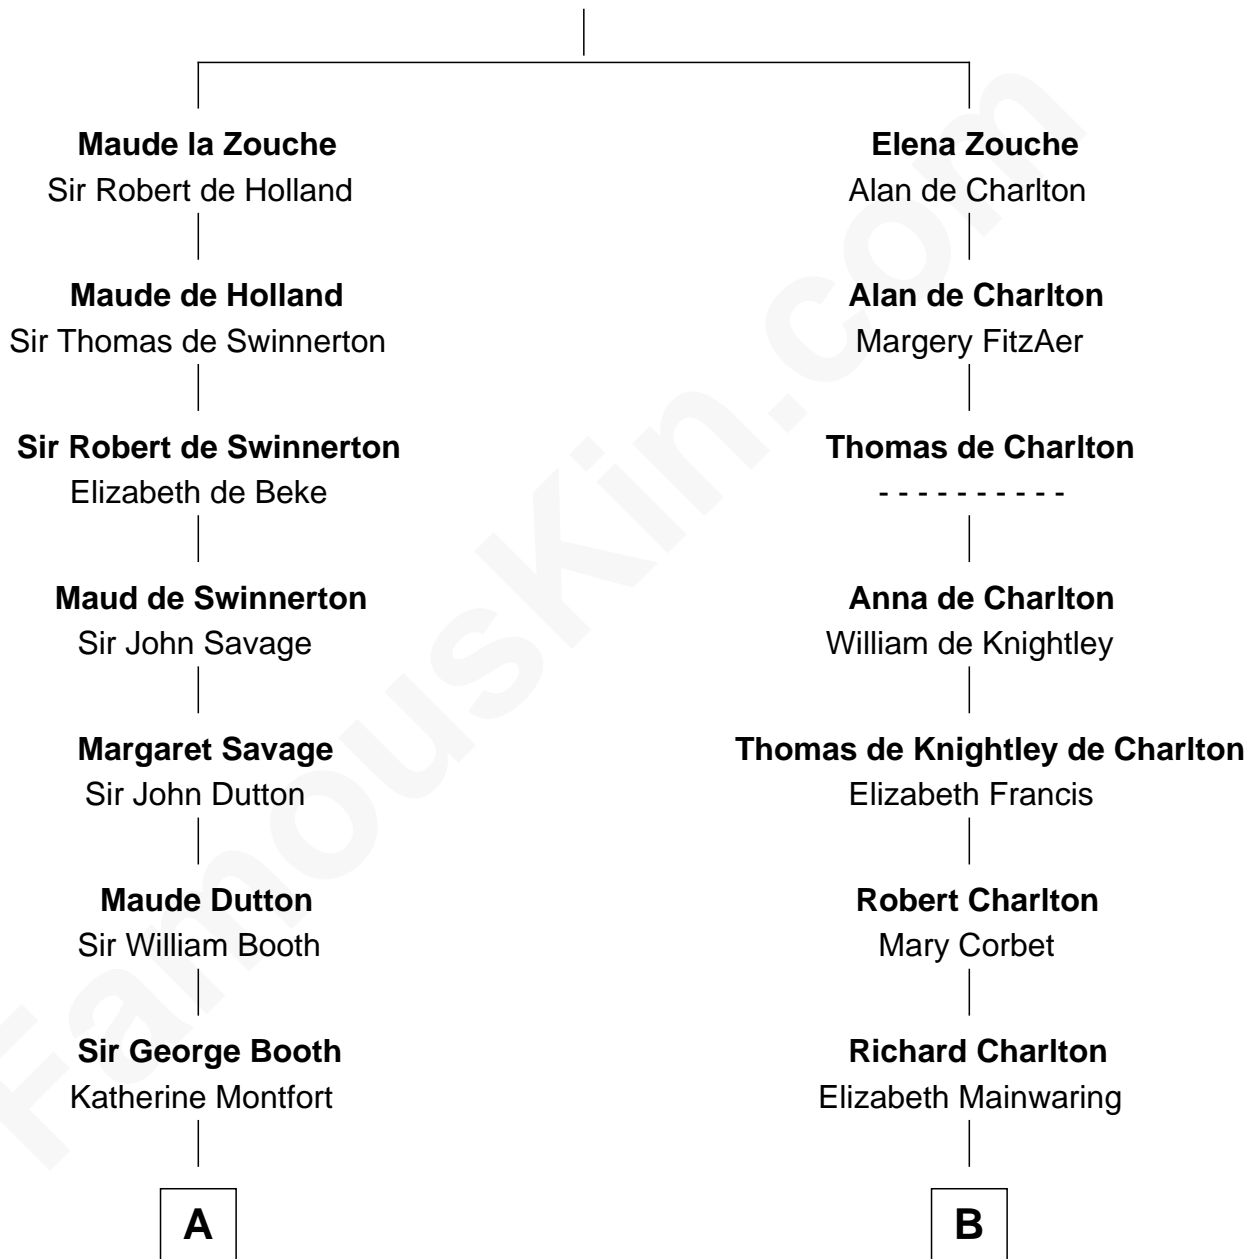

FamousKin.com

Relationship Chart of

Stephen A. Douglas

Participated in Lincoln-Douglas Debates

18th cousin 1 time removed of

Norman Rockwell

American Artist

Sir Alan la Zouche

Eleanor de Segrave

C

Sarah Fiske
Dr. Stephen Arnold Douglass

Stephen A. Douglas
The Lincoln-Douglas Debates

D

John William Rockwell
Phebe Boyce Waring

Jarvis Waring Rockwell
Anne Mary Hill

Norman Rockwell
American Artist