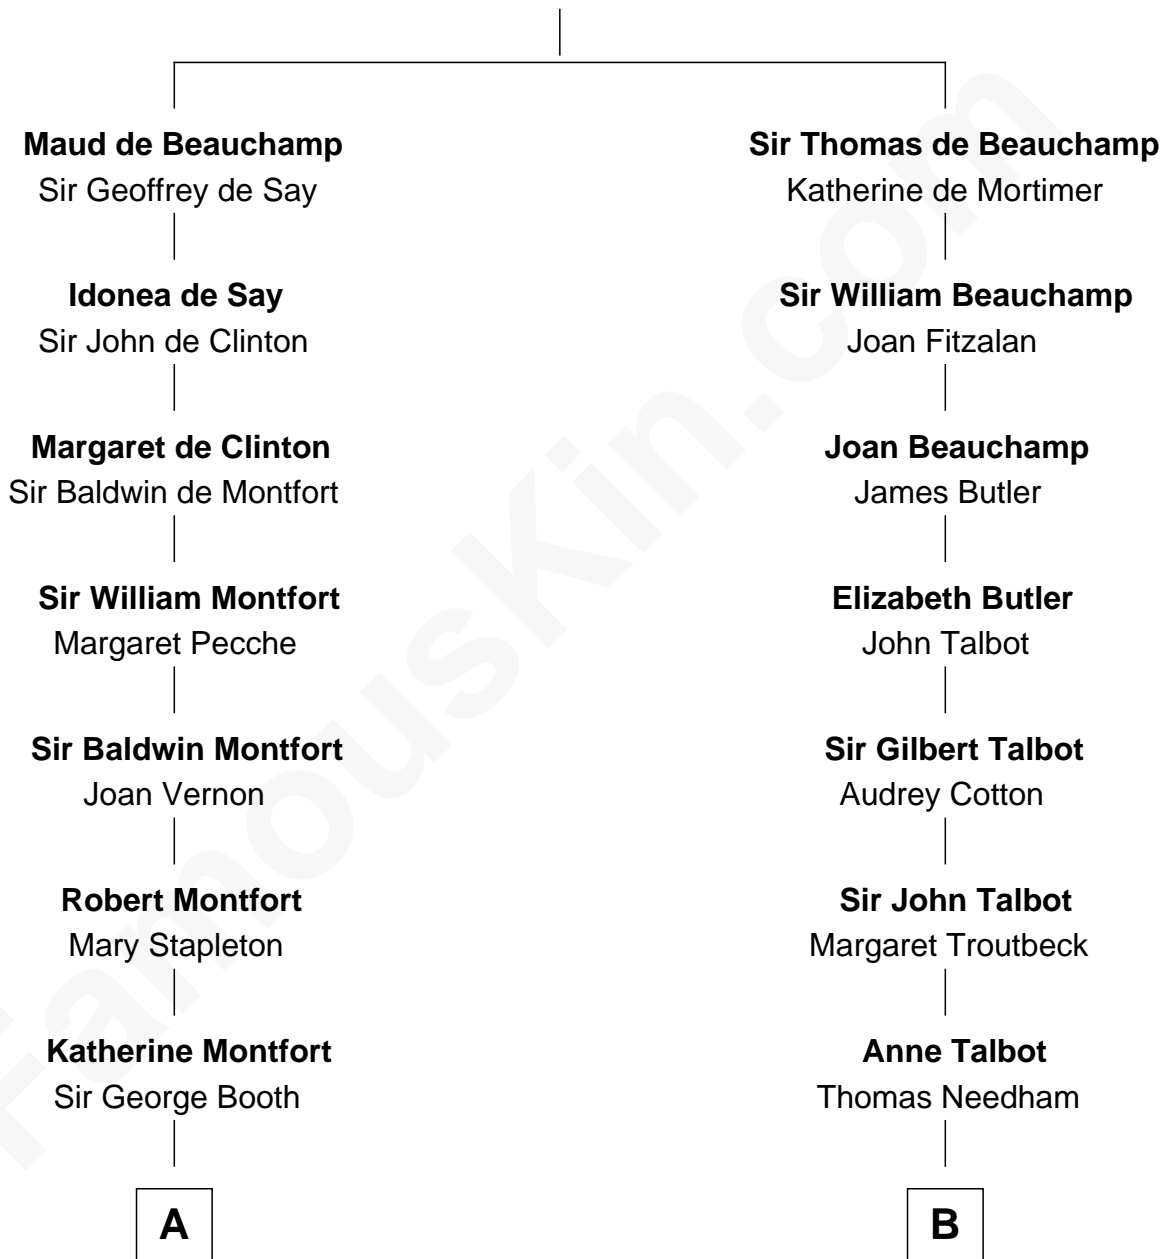

FamousKin.com

Relationship Chart of

Stephen A. Douglas

Participated in Lincoln-Douglas Debates

18th cousin of

Norman Rockwell

American Artist

Guy de Beauchamp

Alice de Toeni

FamousKin.com